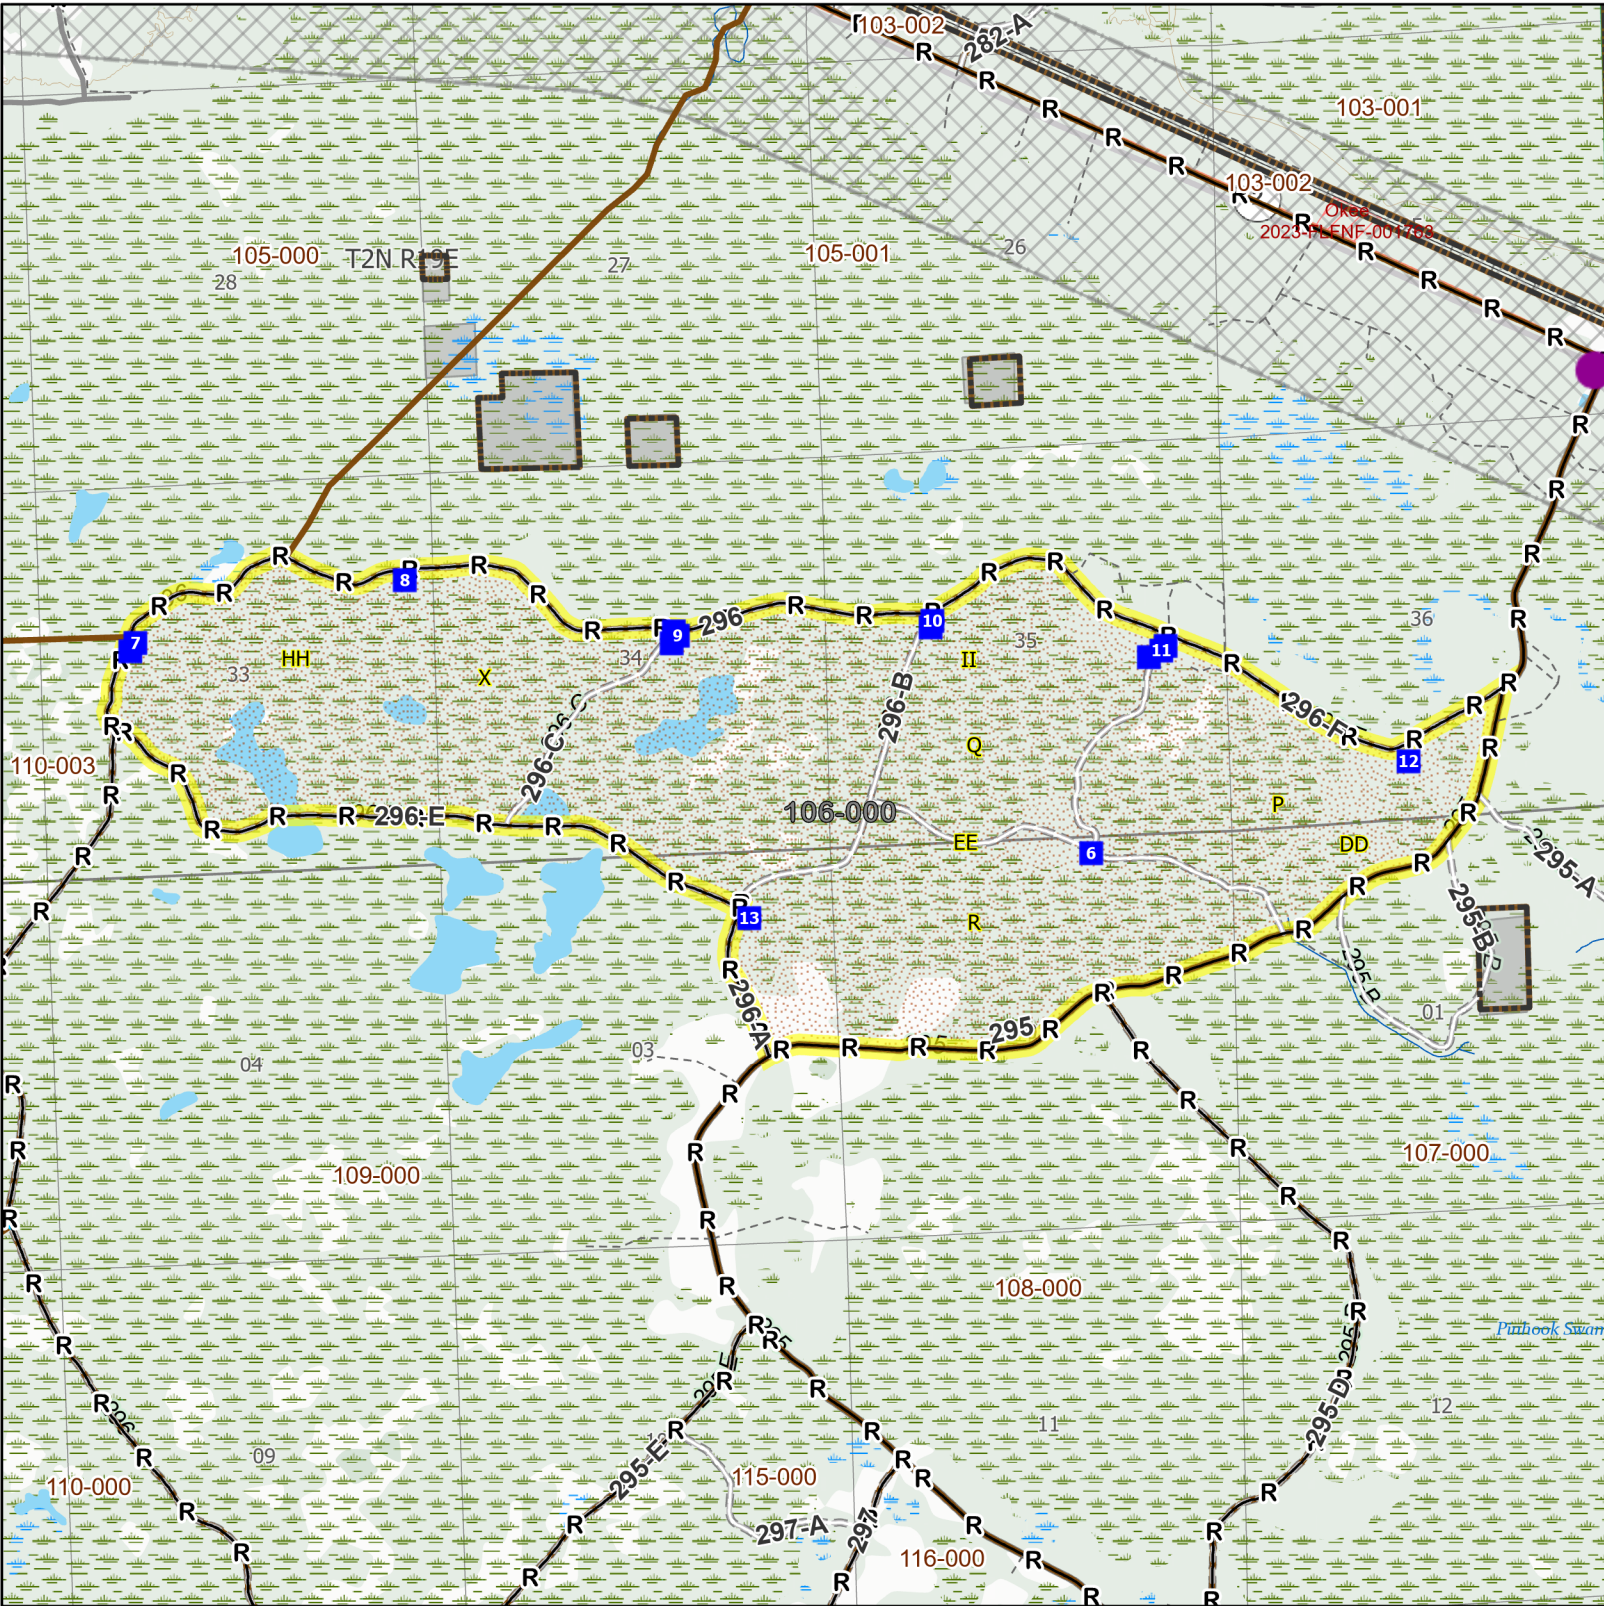

# Burn Unit: 106

Burn Subunit(s): 106-000

Unit/Subunit Acre(s): 1,634

Last Burn Date(s): 2/3/2024

# Osceola National Forest Prescribed Fire - Rx Burn Map

- FY25 Planned Burn Unit
- Burn Unit / Subunit
- Adjacent Burn Unit
- Private/Inholding
- Smoke Sensitive Buffer
- Past Wildfire
- Completed Road as Line - Rx Fire
- Completed Utility Line - Rx Fire
- Completed Line Natural Feature - Rx Fire
- Private Boundary Line - Rx Fire
- Drop Point
- Helispot - Approved
- Bridge

Maps Lie, Trust But Verify

Osceola National Forest

Map Scale: 1:31,000

Google Drive: <https://tinyurl.com/yjka79zd>

NFC FTP: [https://ftp.wildfire.gov/public/inhold\\_specific\\_data/Florida\\_FNF/OS](https://ftp.wildfire.gov/public/inhold_specific_data/Florida_FNF/OS)