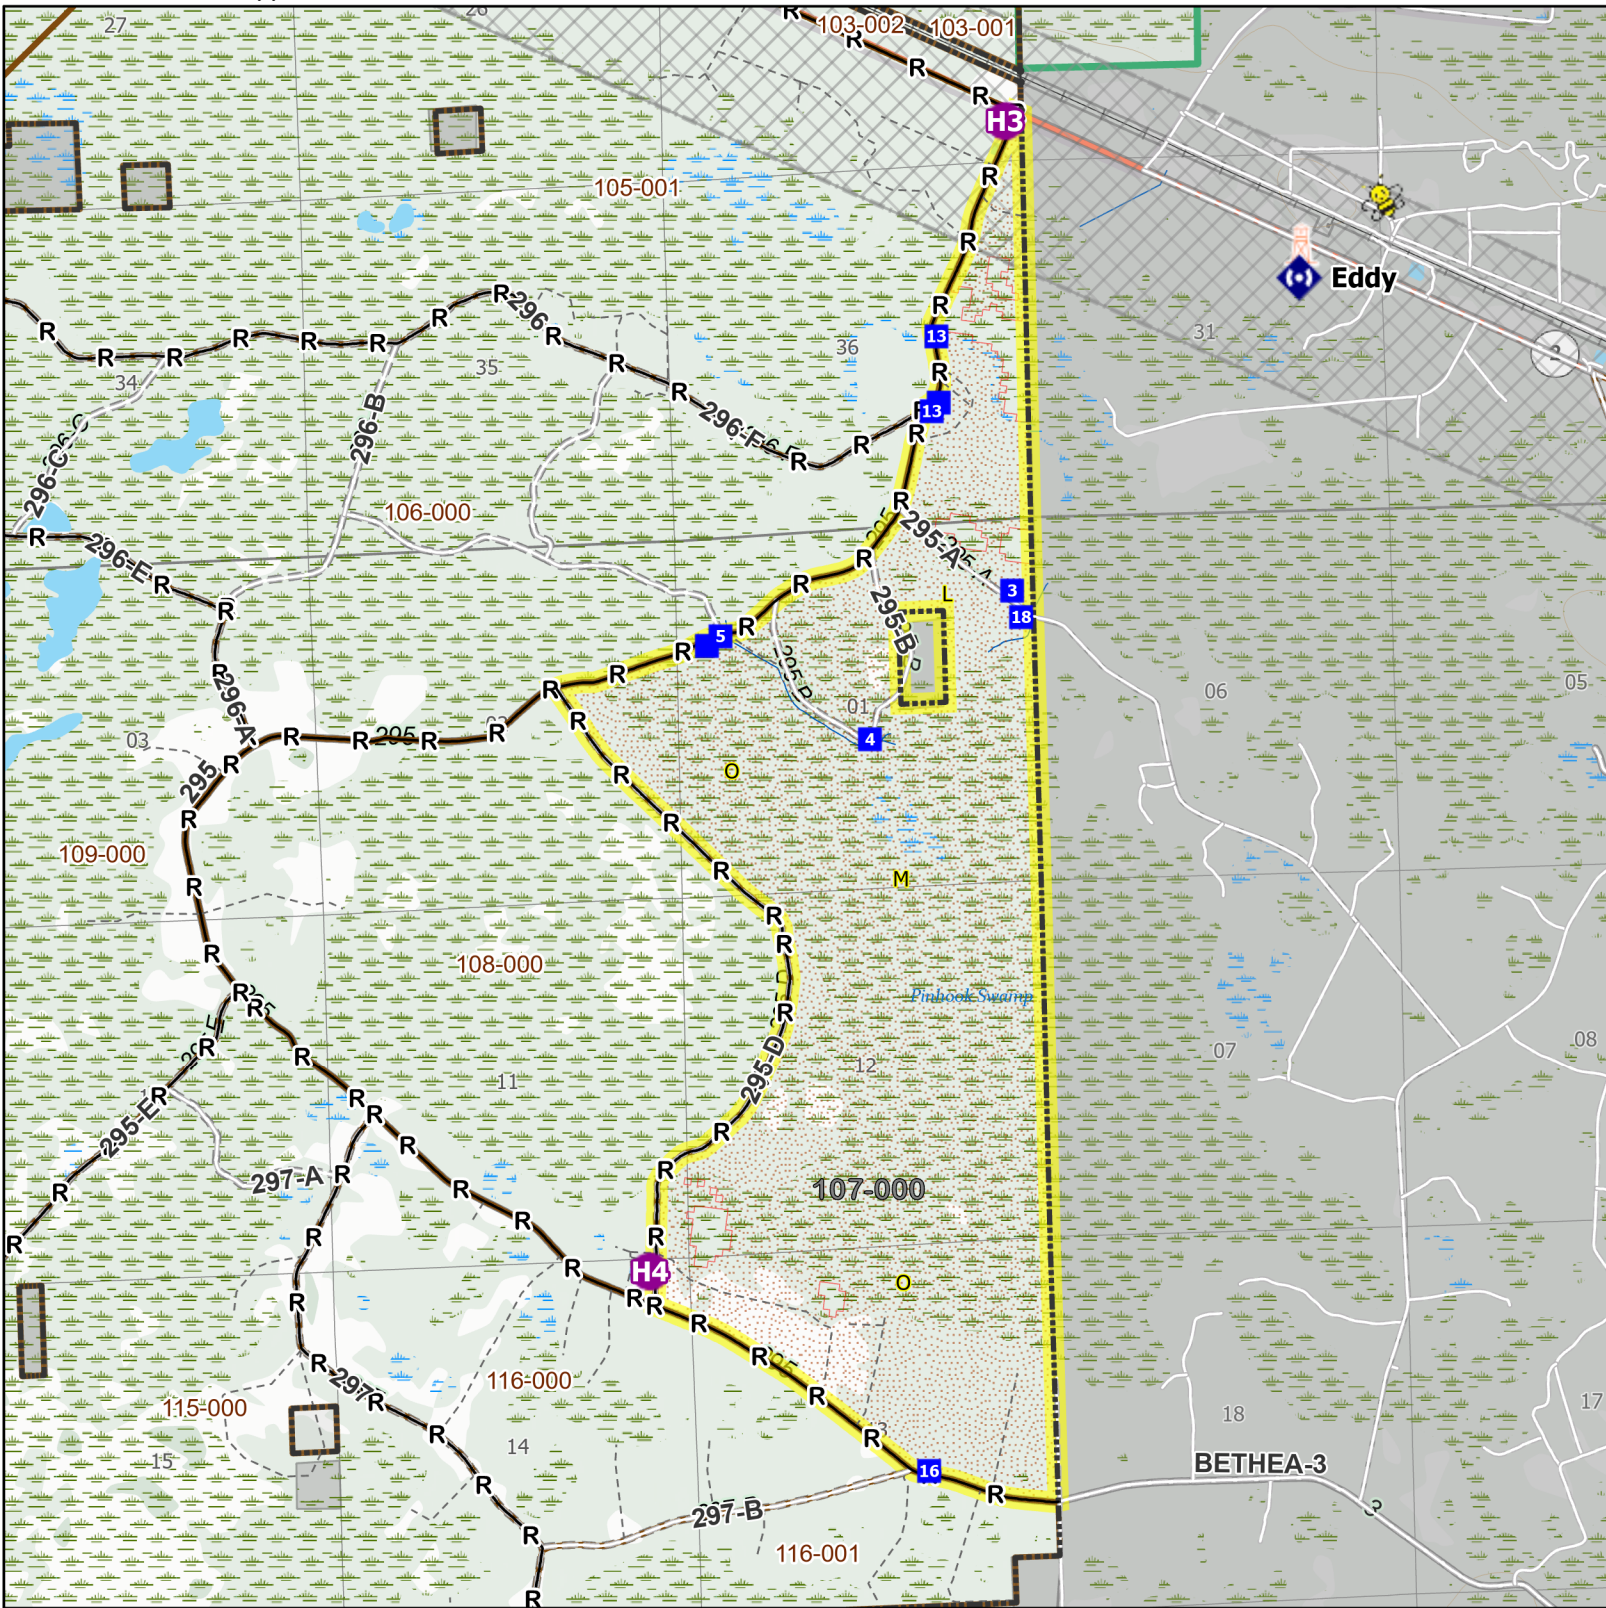

Burn Unit: 107

Burn Subunit(s): 107-000

Unit/Subunit Acre(s): 1,649

Last Burn Date(s): 2/14/2024

Osceola National Forest Prescribed Fire - Rx Burn Map

- FY25 Planned Burn Unit
- Burn Unit / Subunit
- Adjacent Burn Unit
- Private/Inholding
- Smoke Sensitive Buffer
- Past Wildfire

- Completed Road as Line - Rx Fire
- Completed Utility Line - Rx Fire
- Private Boundary Line - Rx Fire
- Firetowers
- Drop Point
- Helispot - Approved
- Repeater
- Apiary

Maps Lie,
Trust But Verify

Osceola National Forest

Map Scale: 1:34,000