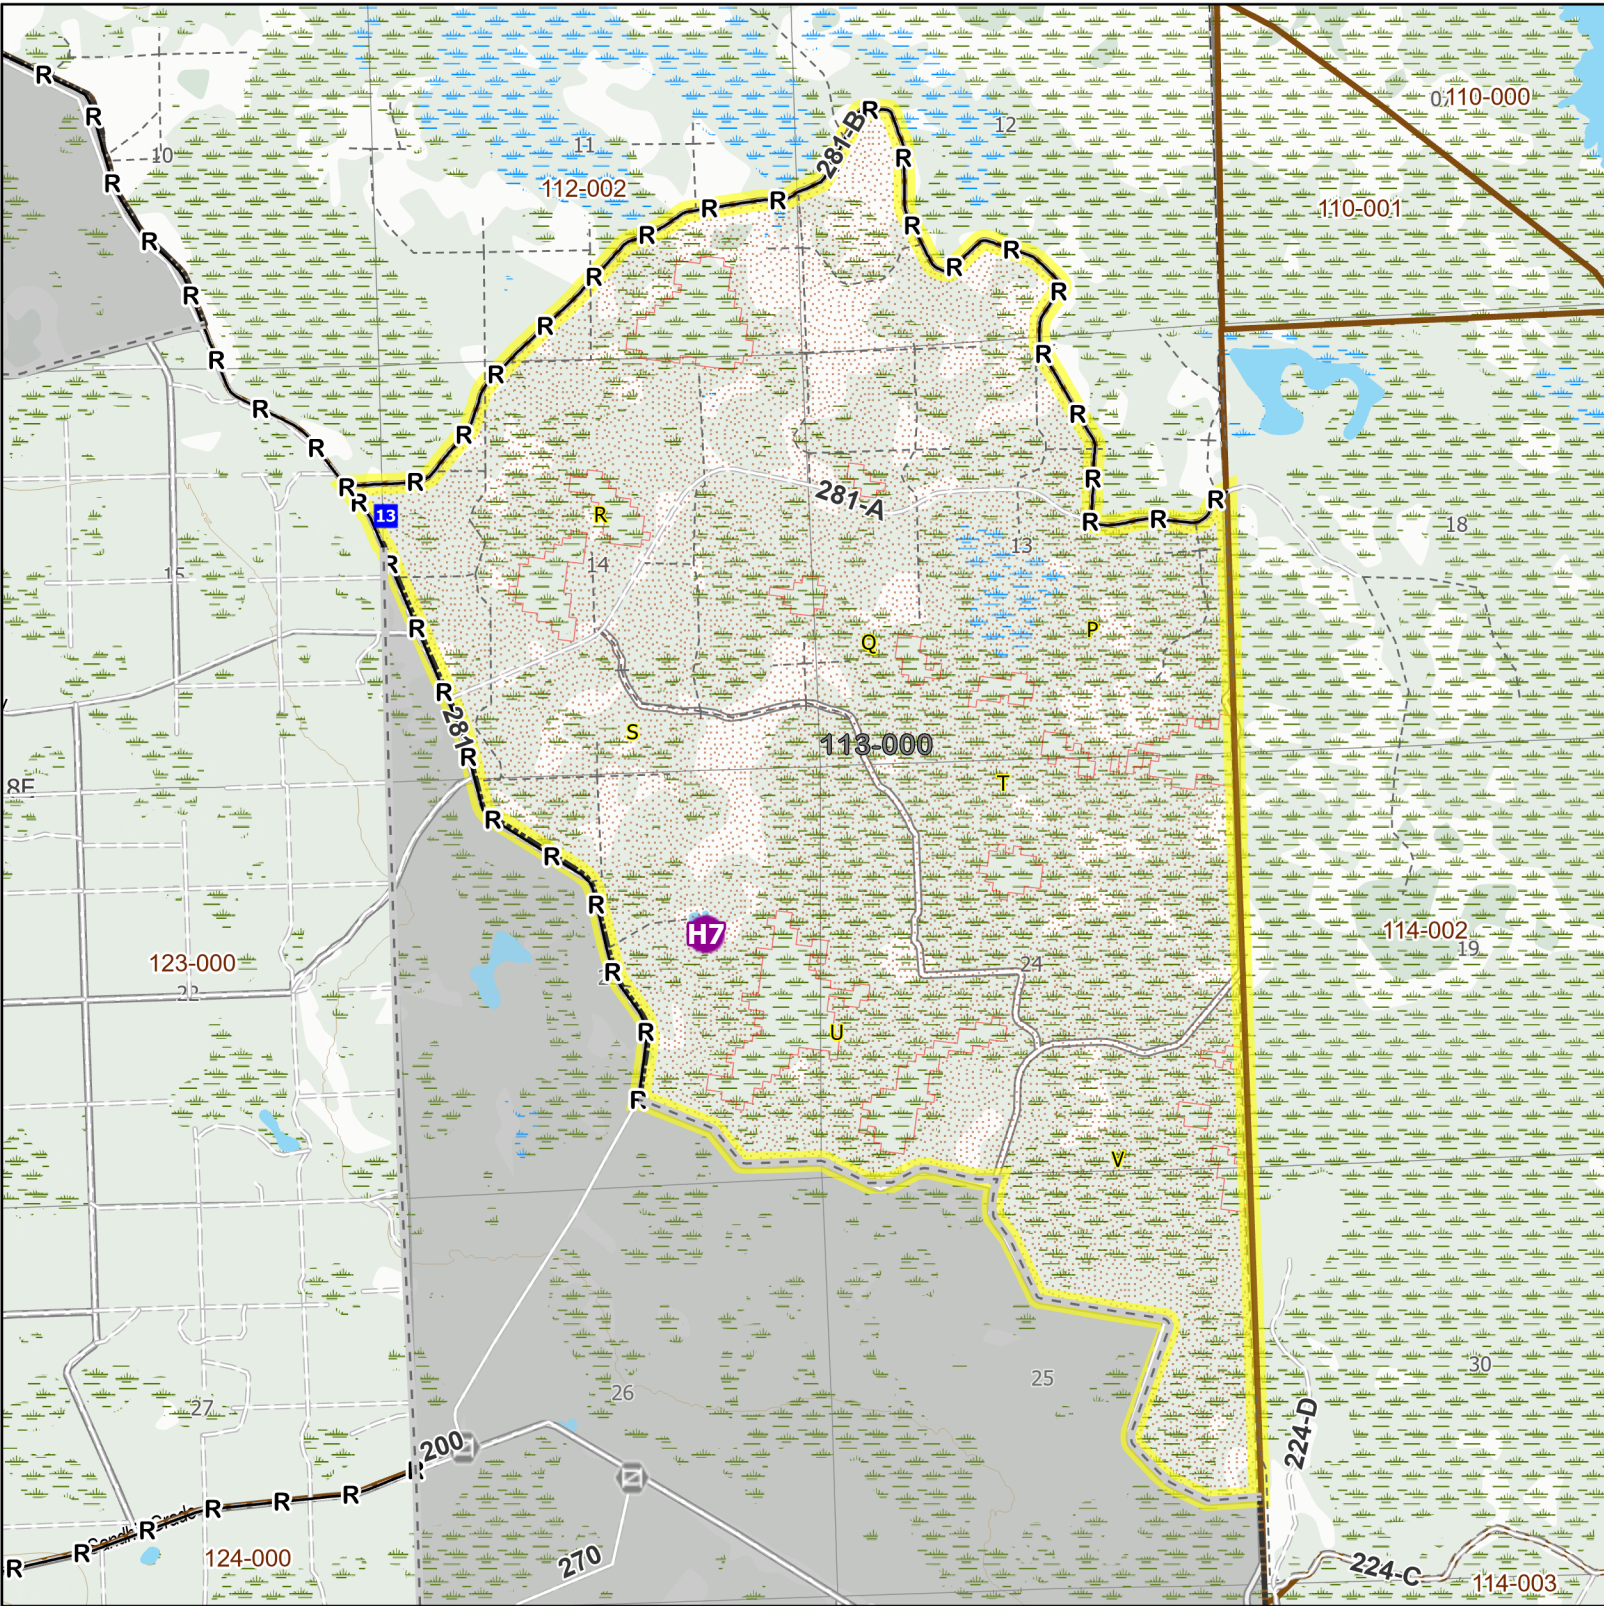

Burn Unit: 113

Burn Subunit(s): 113-000

Unit/Subunit Acre(s): 2,473

Last Burn Date(s): 2/2/2024

Osceola National Forest Prescribed Fire - Rx Burn Map

- FY25 Planned Burn Unit
- Burn Unit / Subunit
- Adjacent Burn Unit
- Private/Inholding
- Completed Road as Line - Rx Fire
- Completed Other Line - Rx Fire
- Private Boundary Line - Rx Fire
- Drop Point
- Helispot - Approved
- Gate

Maps Lie,
Trust But Verify

Osceola National Forest

Map Scale: 1:29,000