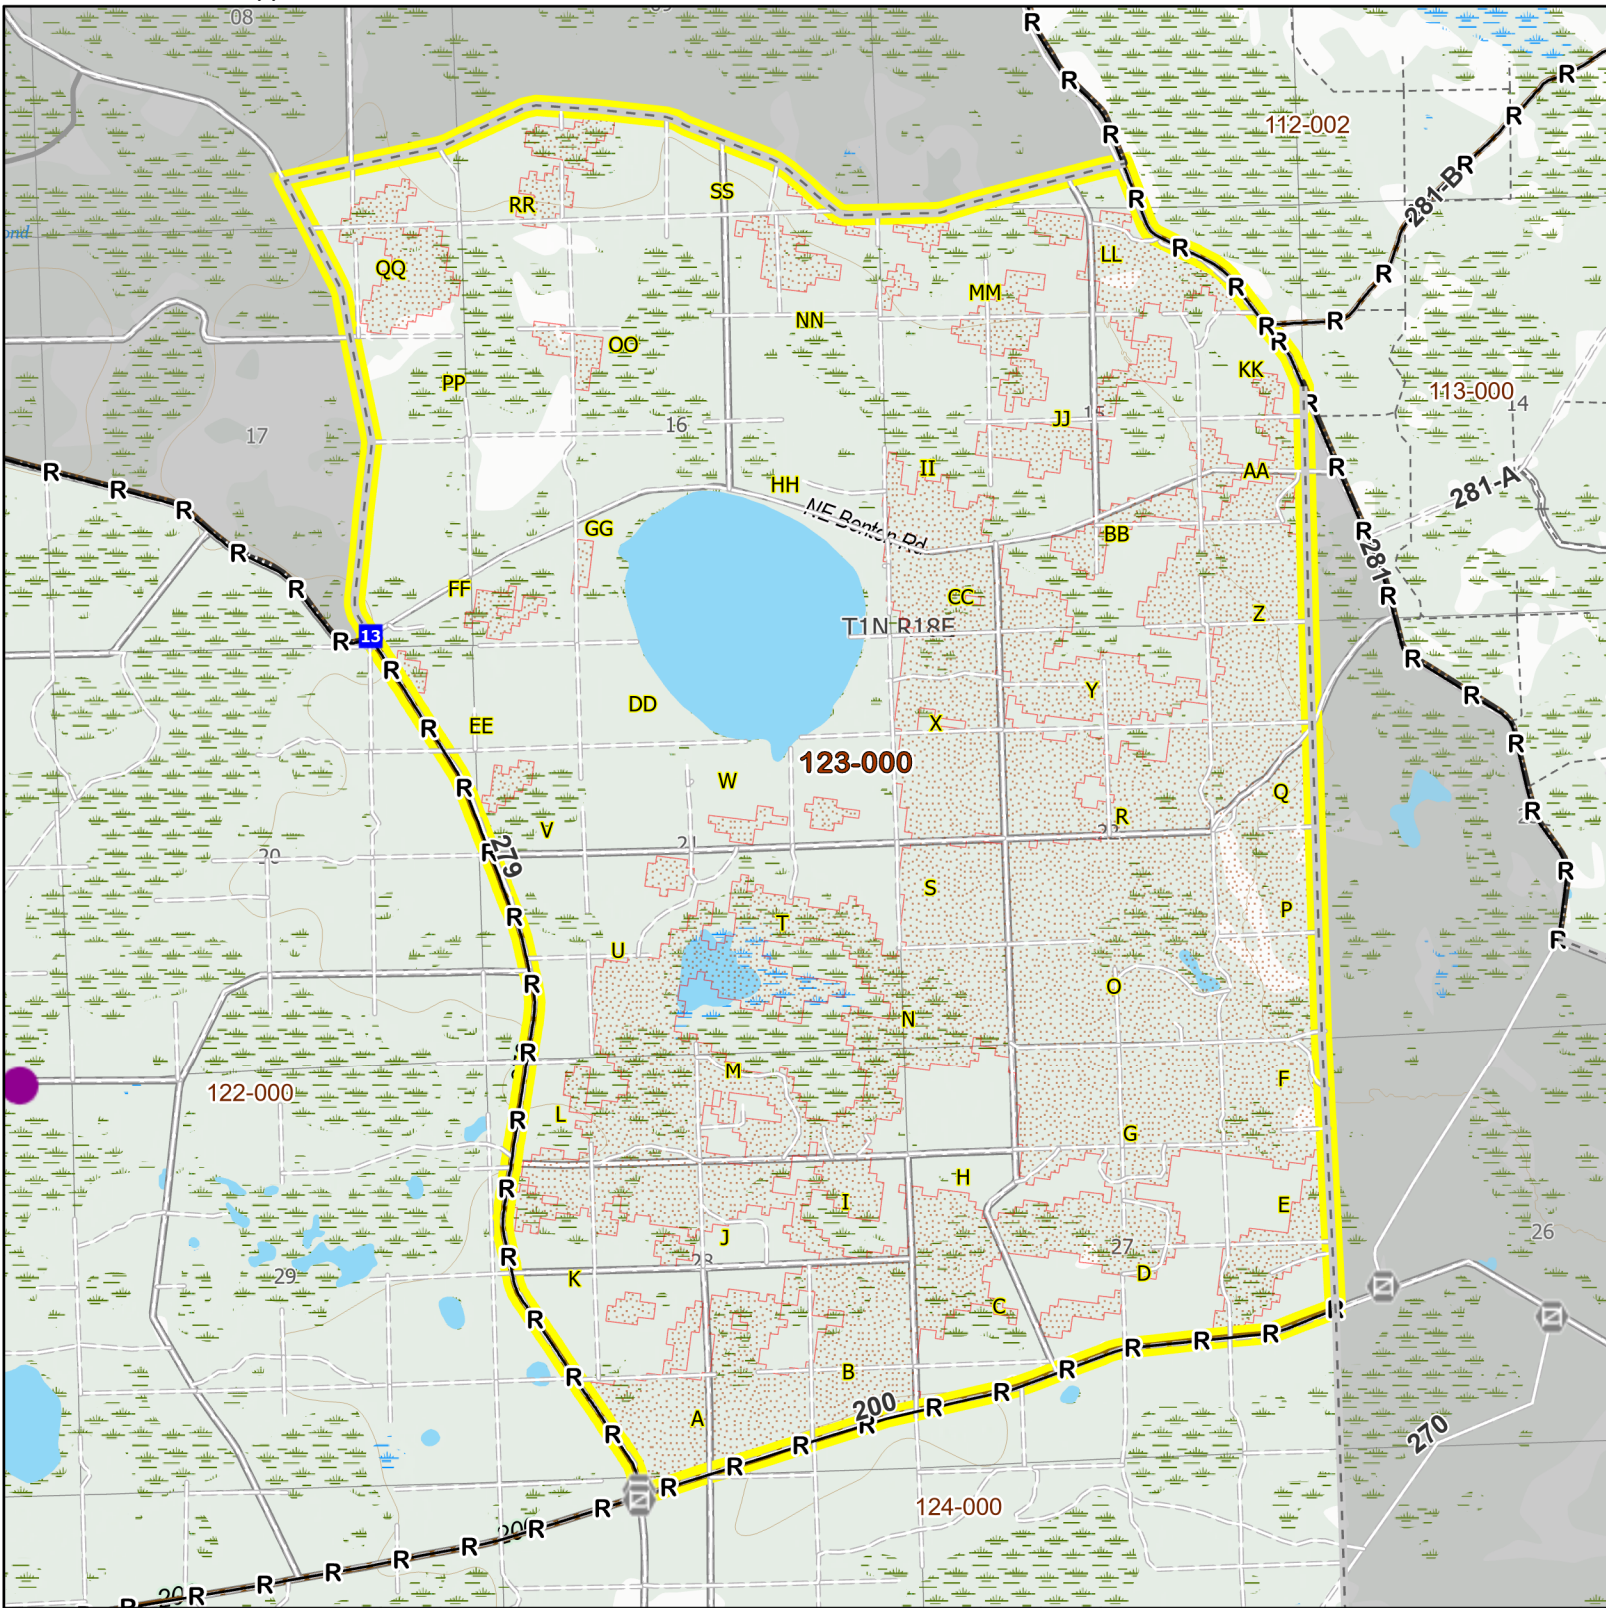

Burn Unit: 123

Burn Subunit(s): 123-000
Unit/Subunit Acre(s): 3,866
Last Burn Date(s):

Osceola National Forest Prescribed Fire - Rx Burn Map

- FY25 Planned Burn Unit
- Burn Unit / Subunit
- Adjacent Burn Unit
- Private/Inholding
- Completed Road as Line - Rx Fire
- Completed Other Line - Rx Fire
- Private Boundary Line - Rx Fire
- Drop Point
- Helispot - Approved
- Gate