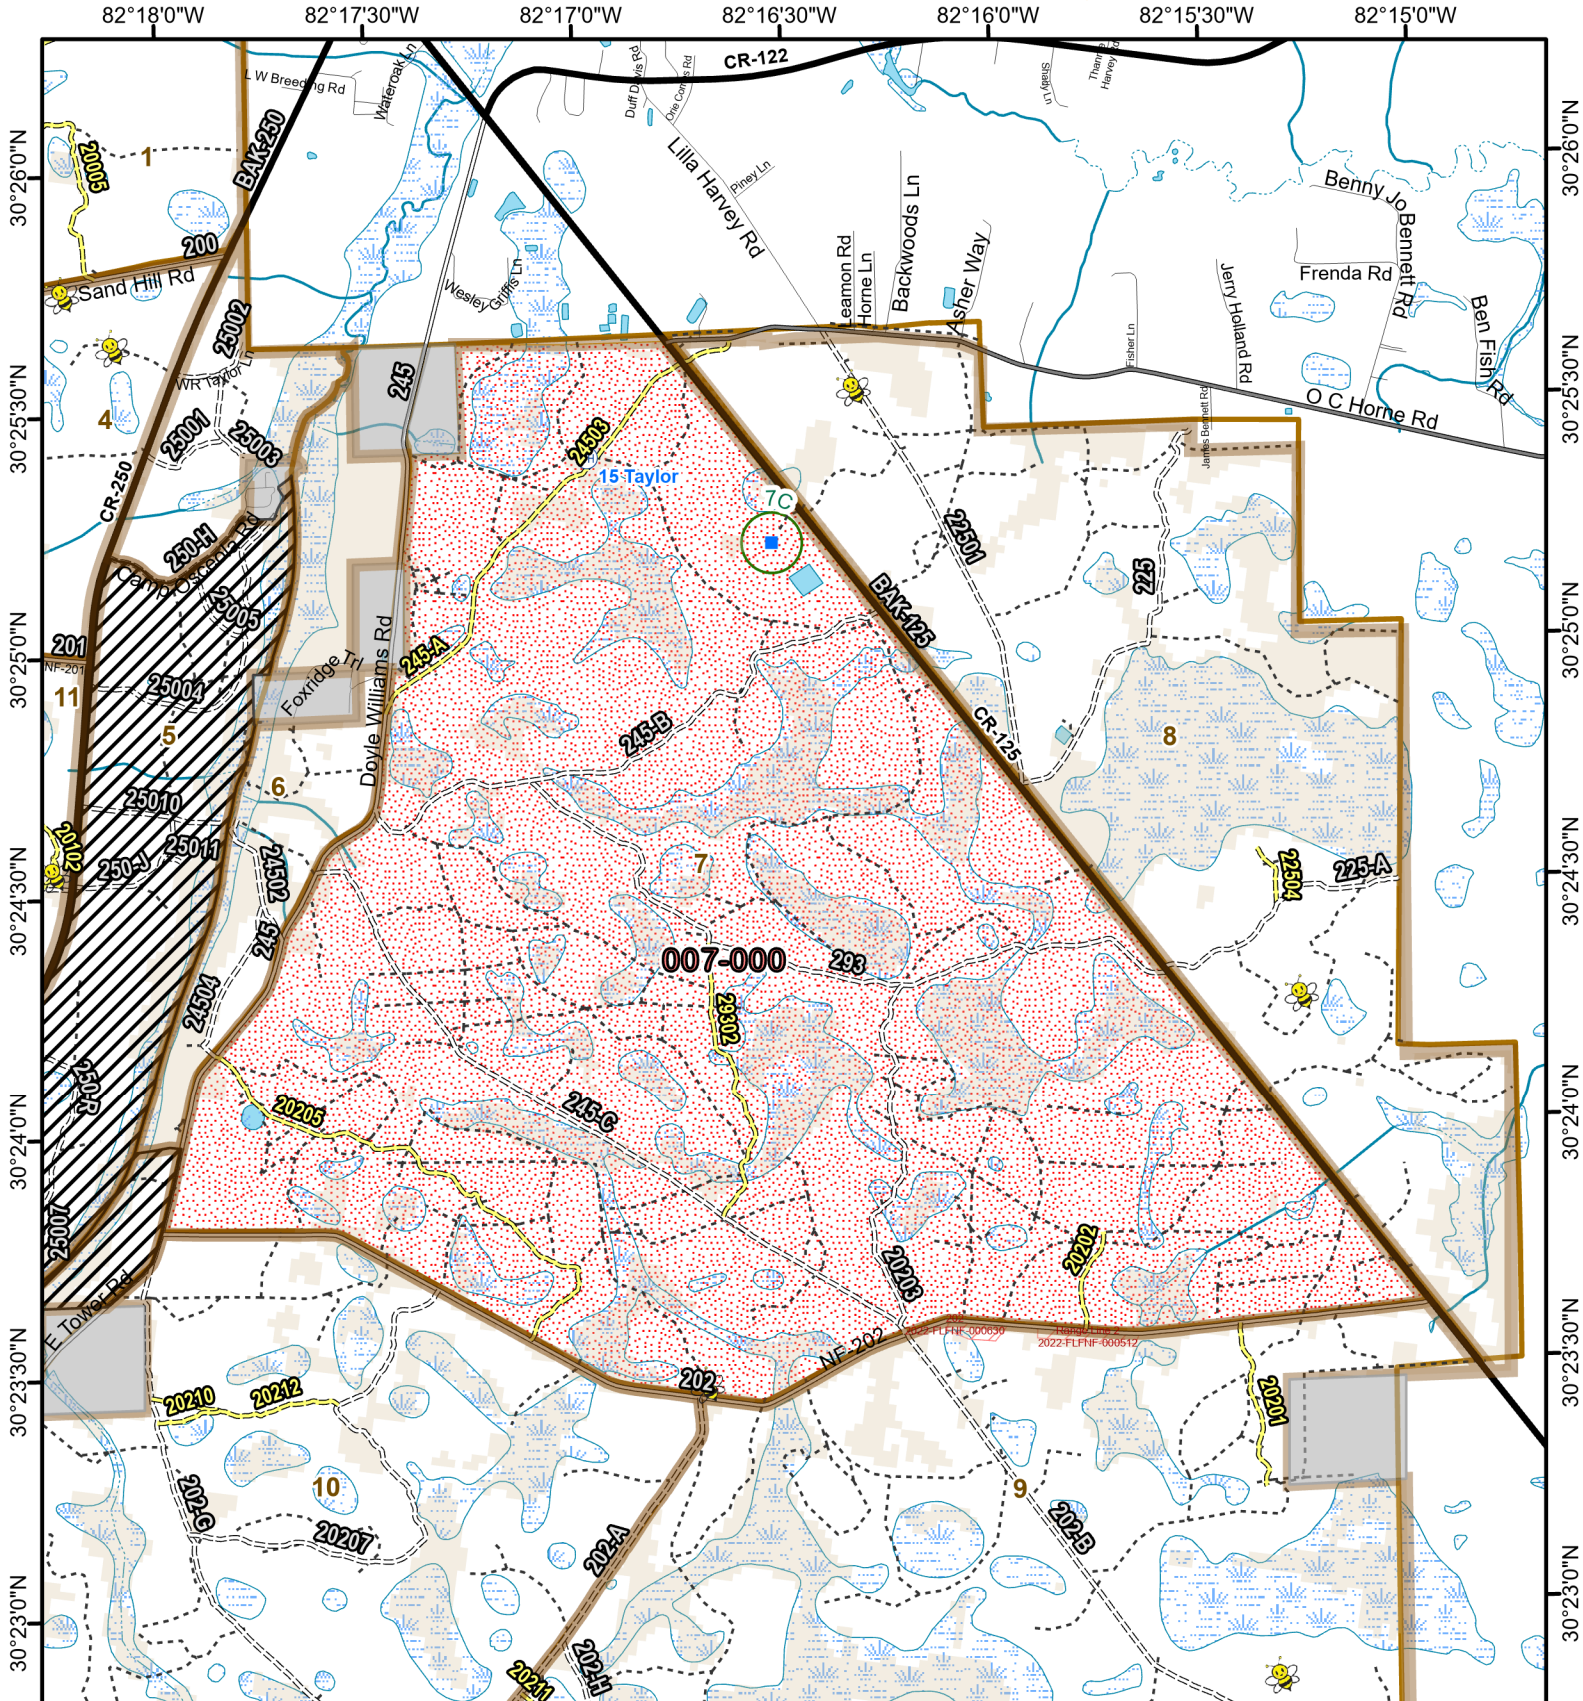

Osceola National Forest Prescribed Fire - RxBurn Map

Burn Unit: 007-000
Last Burn Date: 1/27/2022
FACTS Acres: 2615
SUID: 080504PF04Y24007000

3/14/2024

- FY 24 Planned Rx Burn Unit
- FY24 Completed Rx Burn
- Burn Unit
- Burn Unit Exclusion
- Inholding
- Forest Mgt. Compartment
- RCW Cluster
- RCW Tree No Prep
- Helispot and Dipsite
- Apiary
- Wildfire 2018-2023
- Not burned 1994-2021
- Burned >=1x 1994-2021

0 0.6 1.2 Miles

https://ftp.wildfire.gov/public/incident_specific_data/Fuels/FL_FNF/OSC/

Maps Lie,
Trust But Verify
1:29,000

Osceola National Forest