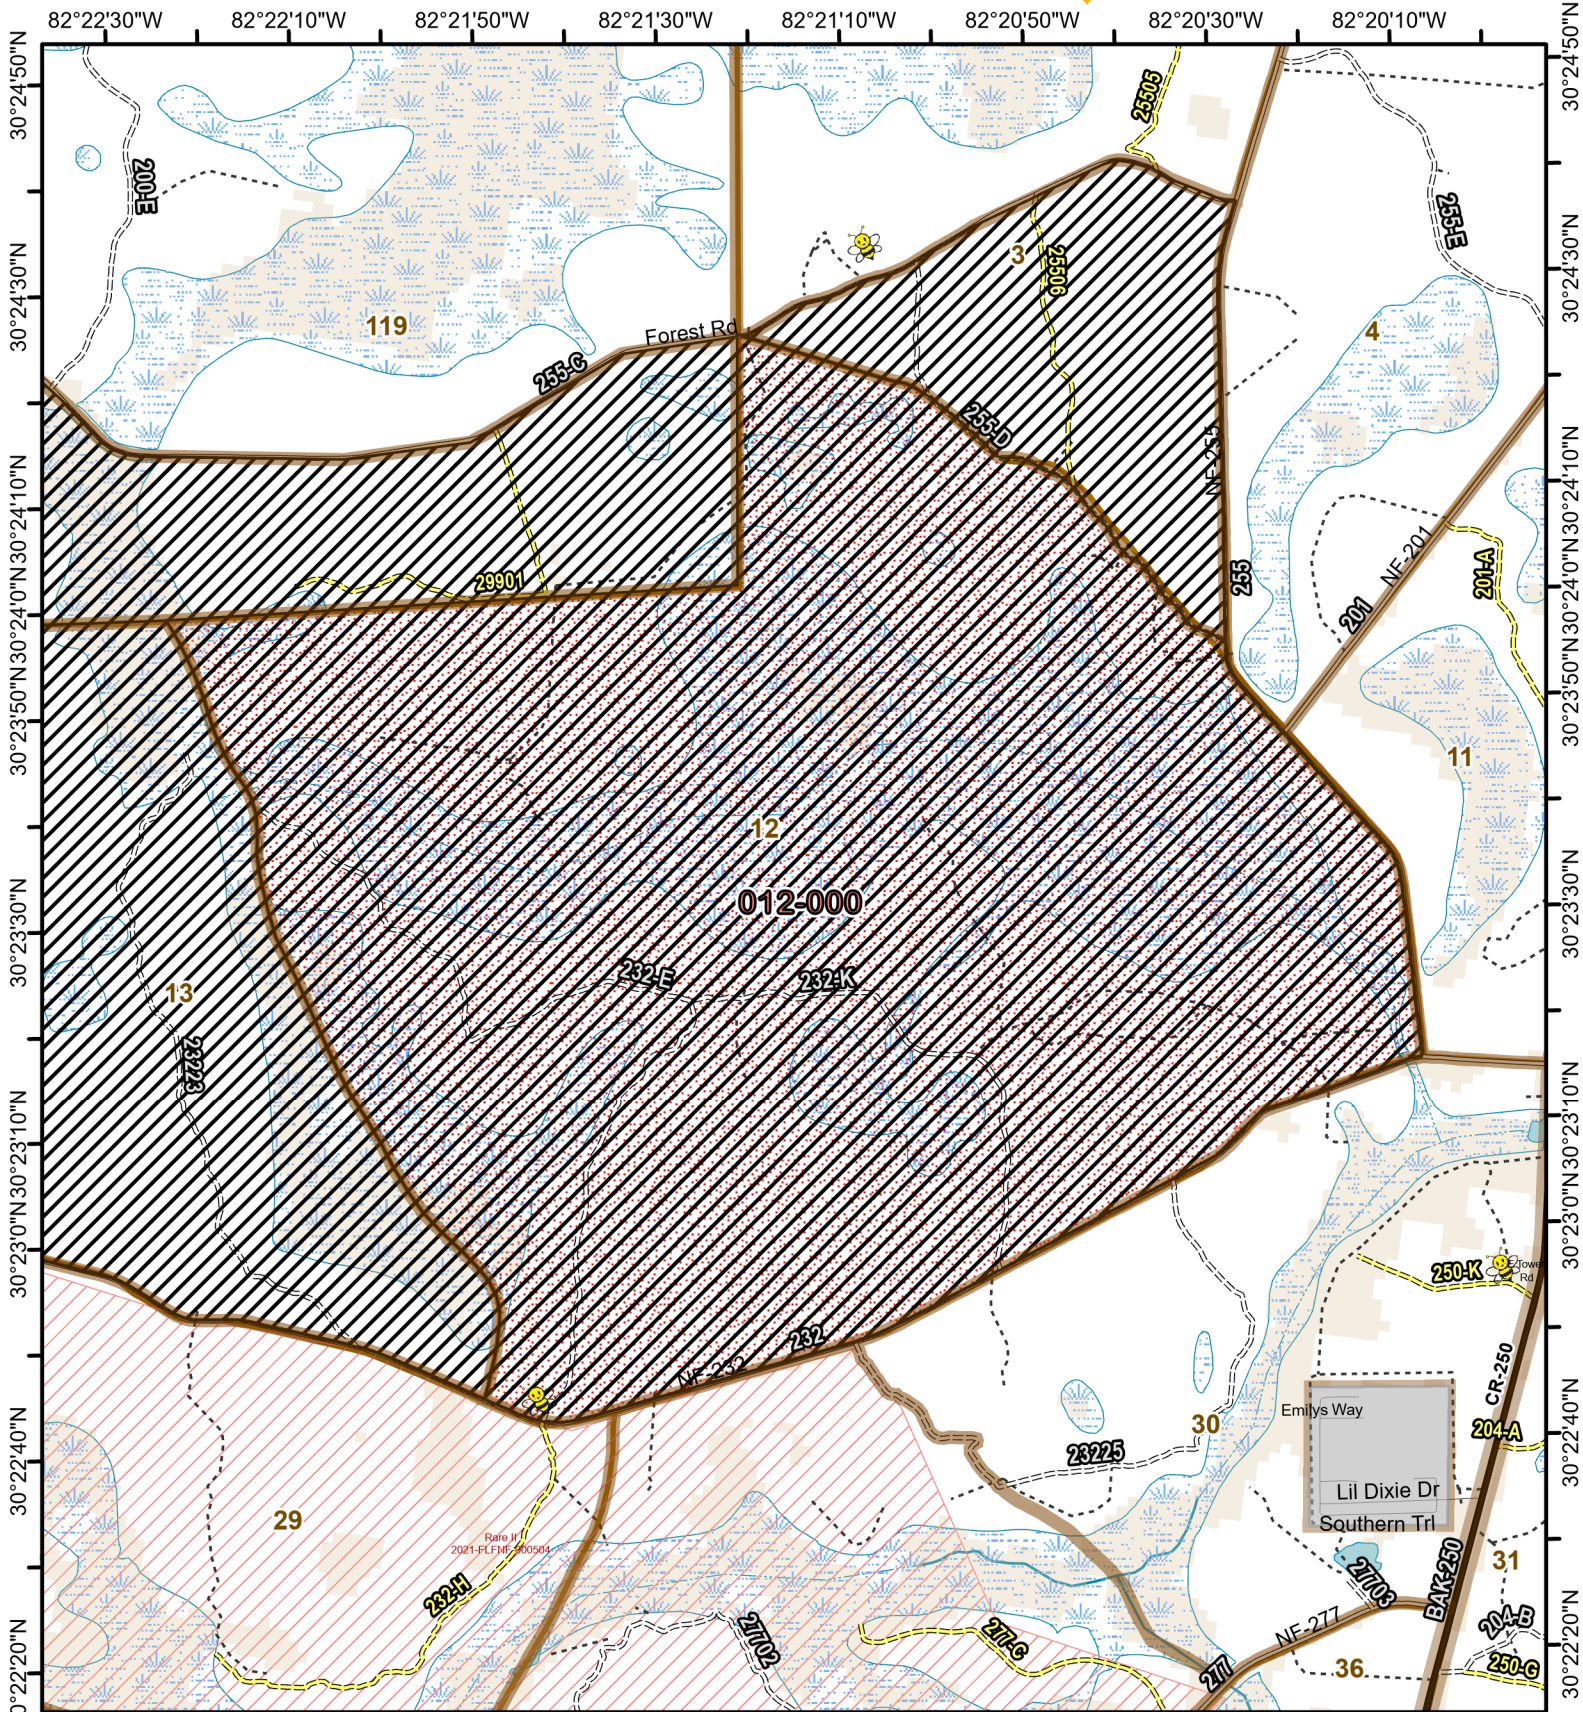

Osceola National Forest Prescribed Fire - RxBurn Map

Burn Unit: 012-000
 Last Burn Date: 2/28/2024
 FACTS Acres: 1652
 SUID: 080504PF04Y24012000

3/14/2024

-  FY 24 Planned Rx Burn Unit
-  Forest Mgt. Compartment
-  FY24 Completed Rx Burn
-  Apiary
-  Burn Unit
-  Wildfire 2018-2023
-  Burn Unit Exclusion
-  Not burned 1994-2021
- Inholding
- Burned >=1x 1994-2021

0 0.45 0.9
 Miles

https://ftp.wildfire.gov/public/incident_specific_data/Fuels/FL_FNF/OSC/

Maps Lie,
 Trust But Verify

1:22,000