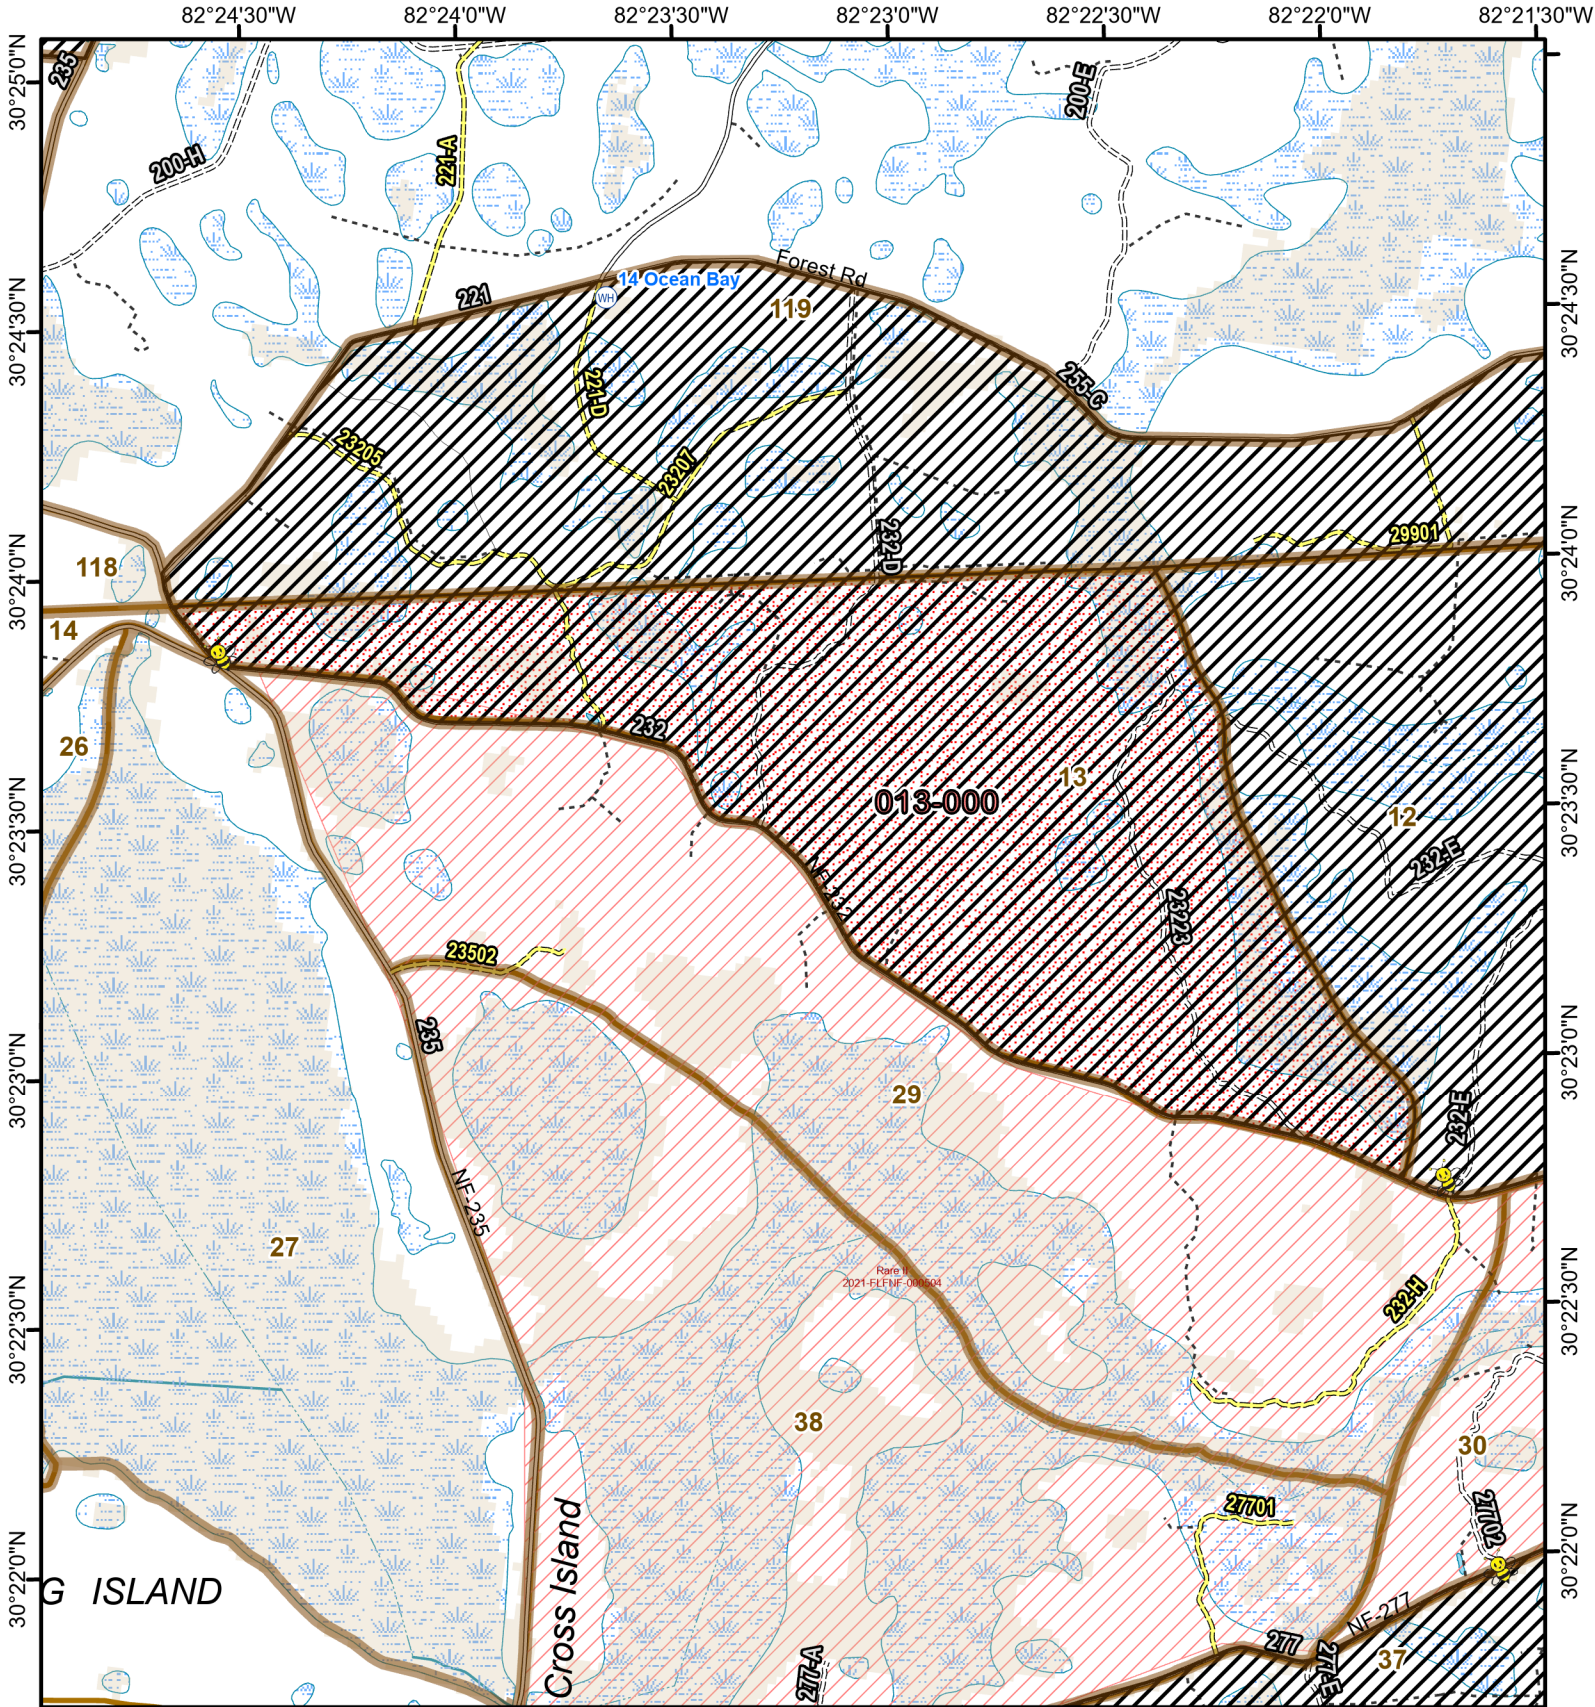

Osceola National Forest Prescribed Fire - RxBurn Map

Burn Unit: 013-000
 Last Burn Date: 2/28/2024
 FACTS Acres: 1042
 SUID: 080504PF04Y24013000

3/14/2024

- FY 24 Planned Rx Burn Unit
- FY24 Completed Rx Burn
- Burn Unit
- Burn Unit Exclusion
- Inholding
- Forest Mgt. Compartment
- Helispot and Dipsite
- Apiary
- Wildfire 2018-2023
- Not burned 1994-2021
- Burned >=1x 1994-2021

https://ftp.wildfire.gov/public/incident_specific_data/Fuels/FL_FNF/OSC/

Maps Lie,
Trust But Verify

1:28,000