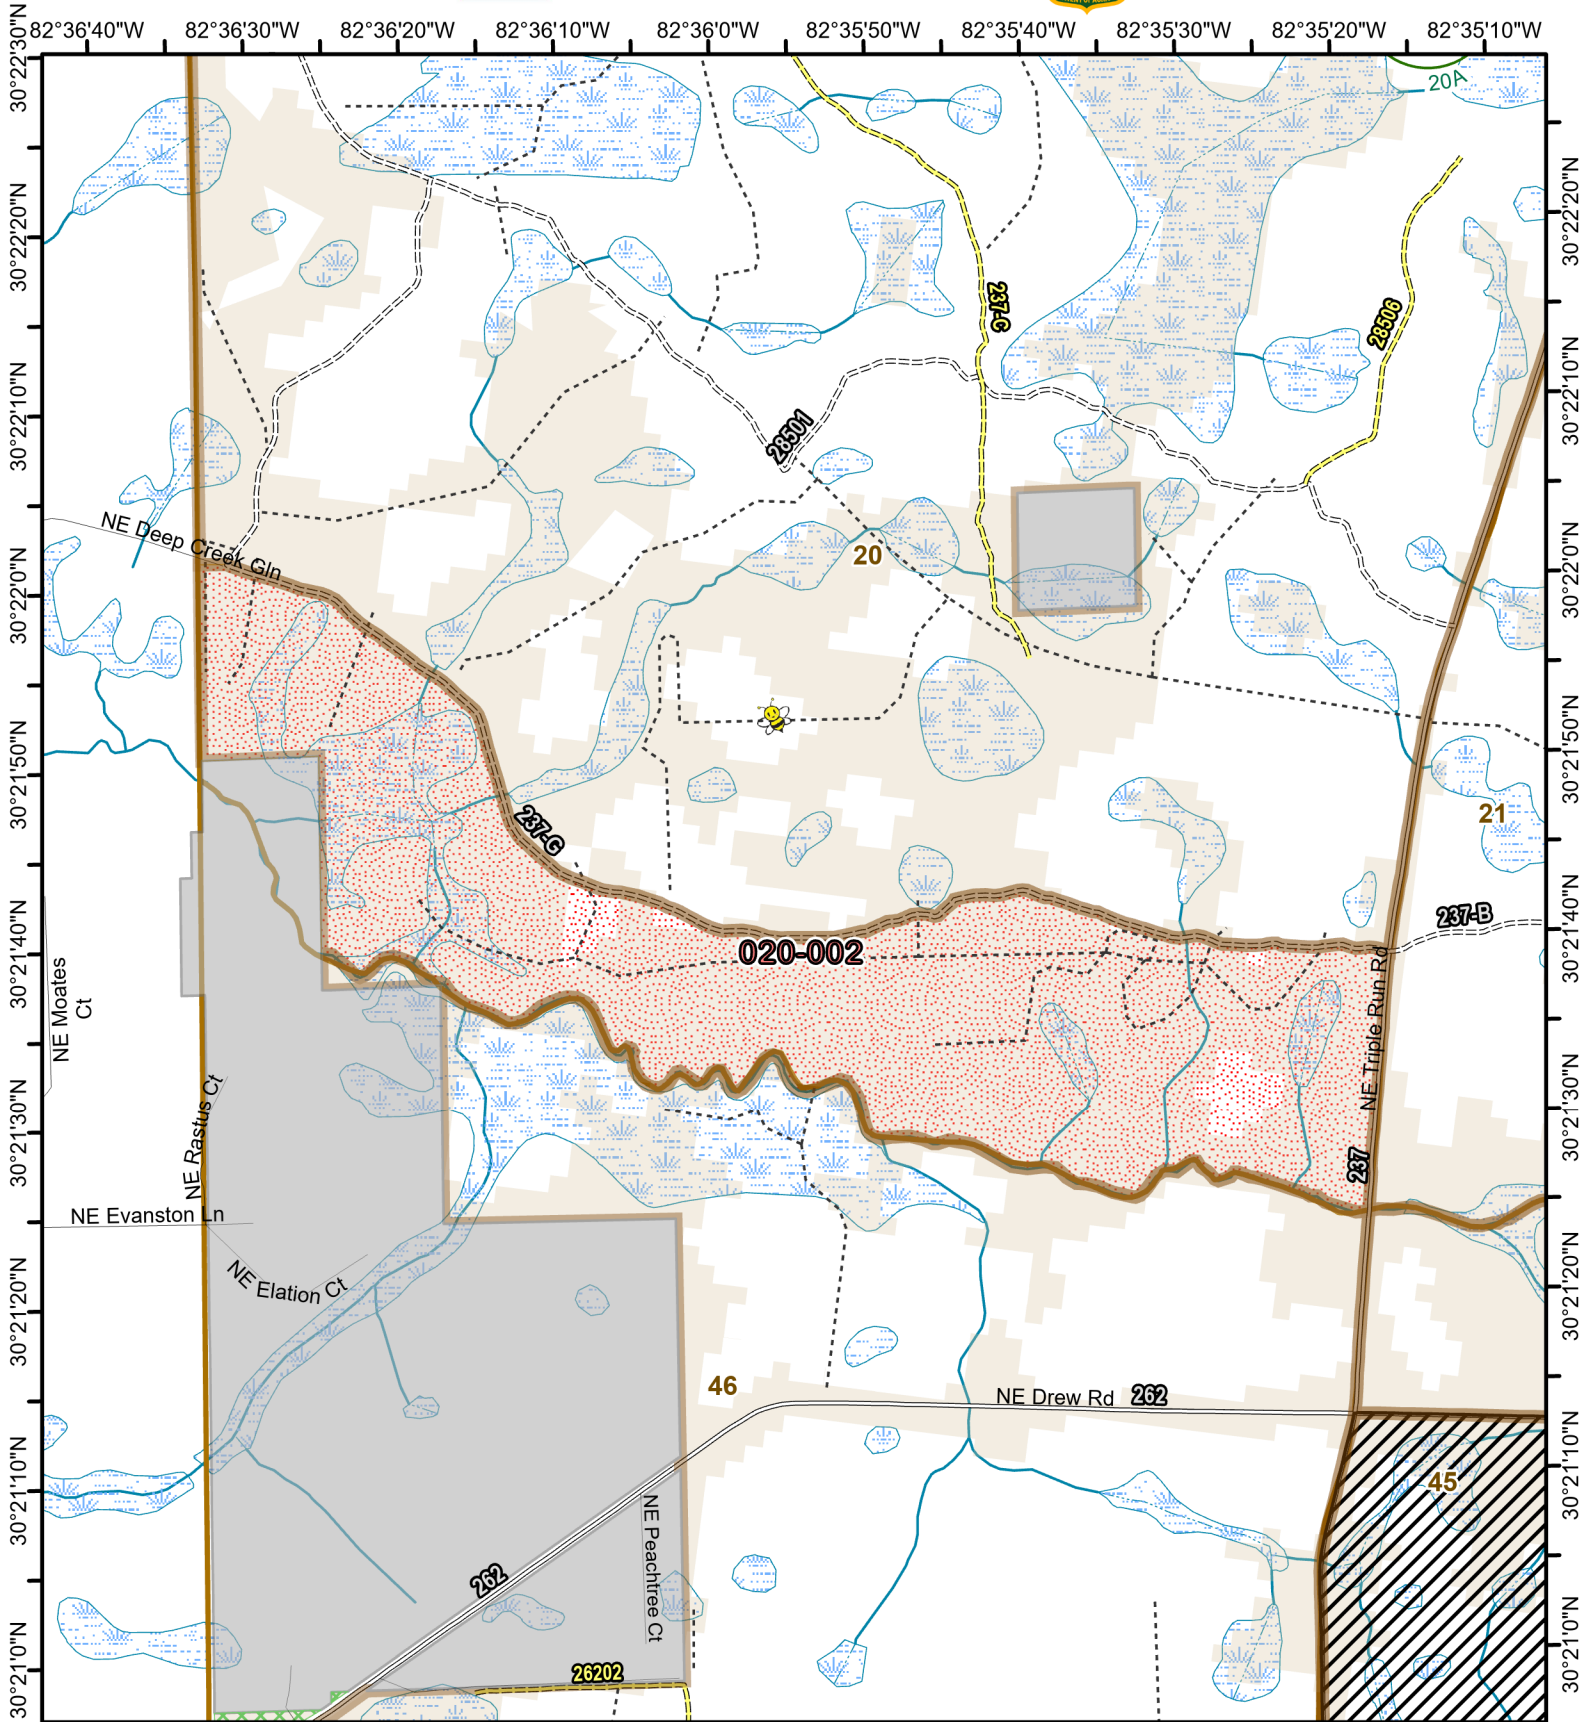

Osceola National Forest Prescribed Fire - RxBurn Map

Burn Unit: 020-002

Last Burn Date: 8/5/2010

FACTS Acres: 192

SUID: 080504PF04Y2402002

3/14/2024

- FY 24 Planned Rx Burn Unit
- Forest Mgt. Compartment
- FY24 Completed Rx Burn
- RCW Cluster
- Burn Unit
- Apiary
- Burn Unit Exclusion
- Not burned 1994-2021
- Inholding
- Burned >=1x 1994-2021

0 0.25 0.5 Miles

https://ftp.wildfire.gov/public/incident_specific_data/Fuels/FL_FNF/OSC/

Maps Lie,
Trust But Verify

1:13,000

Osceola National Forest