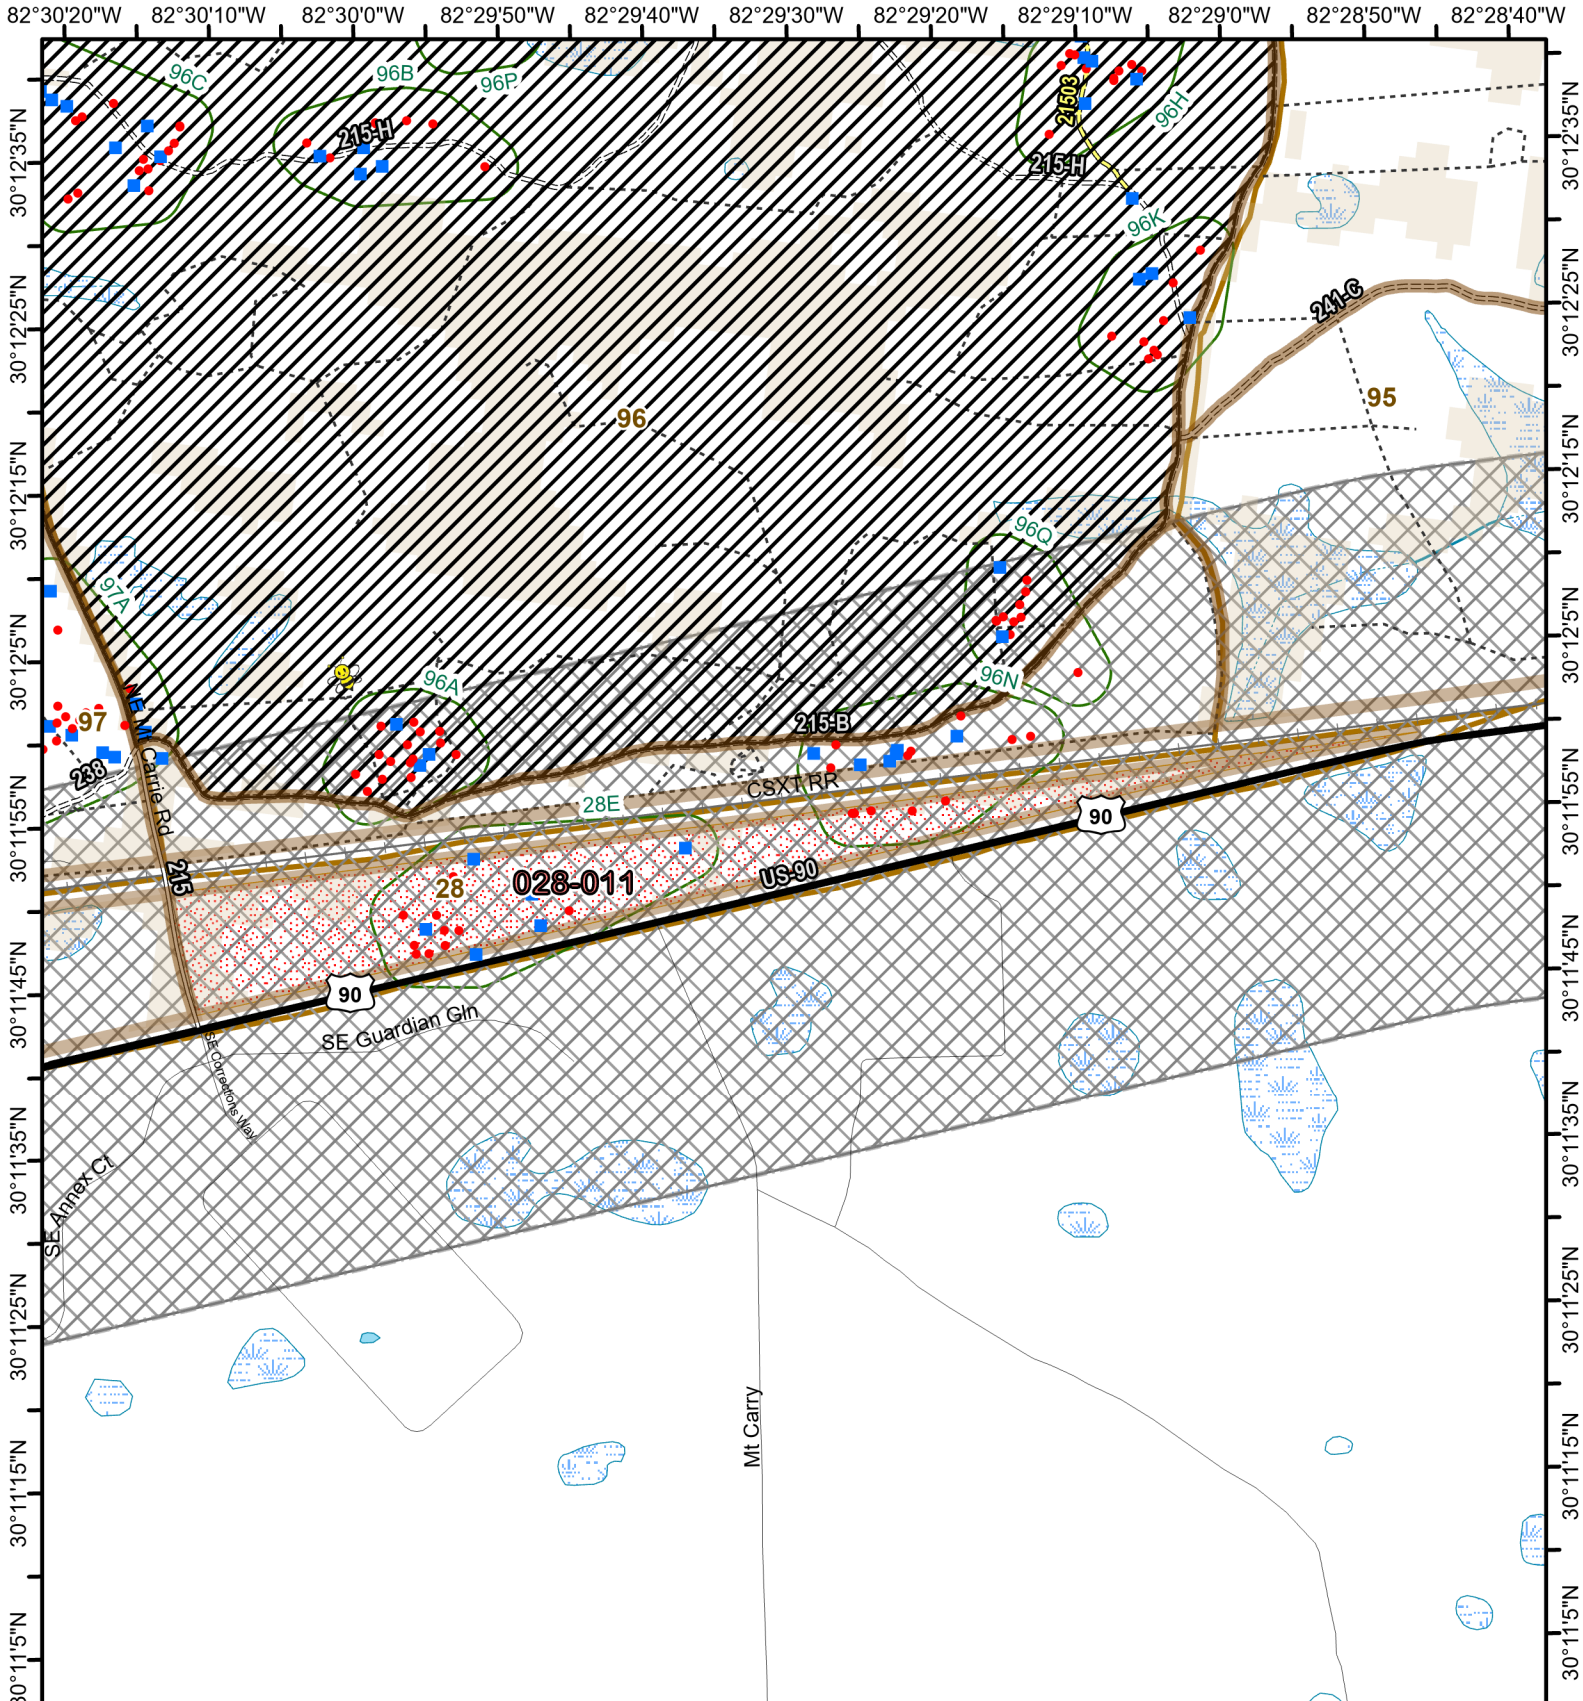

Osceola National Forest Prescribed Fire - RxBurn Map

Burn Unit: 028-011
 Last Burn Date: 6/24/2020
 FACTS Acres: 63
 SUID: 080504PF04Y24028011

3/14/2024

- FY 24 Planned Rx Burn Unit
- FY24 Completed Rx Burn
- Burn Unit Exclusion
- Inholding
- Forest Mgt. Compartment
- Smoke Sensitive Buffer
- RCW Cluster
- RCW Tree Prep
- RCW Tree No Prep
- Apiary
- Not burned 1994-2021
- Burned >=1x 1994-2021

0 0.25 0.5 Miles

https://ftp.wildfire.gov/public/incident_specific_data/Fuels/FL_FNF/OSC/

Maps Lie,
Trust But Verify

1:14,000