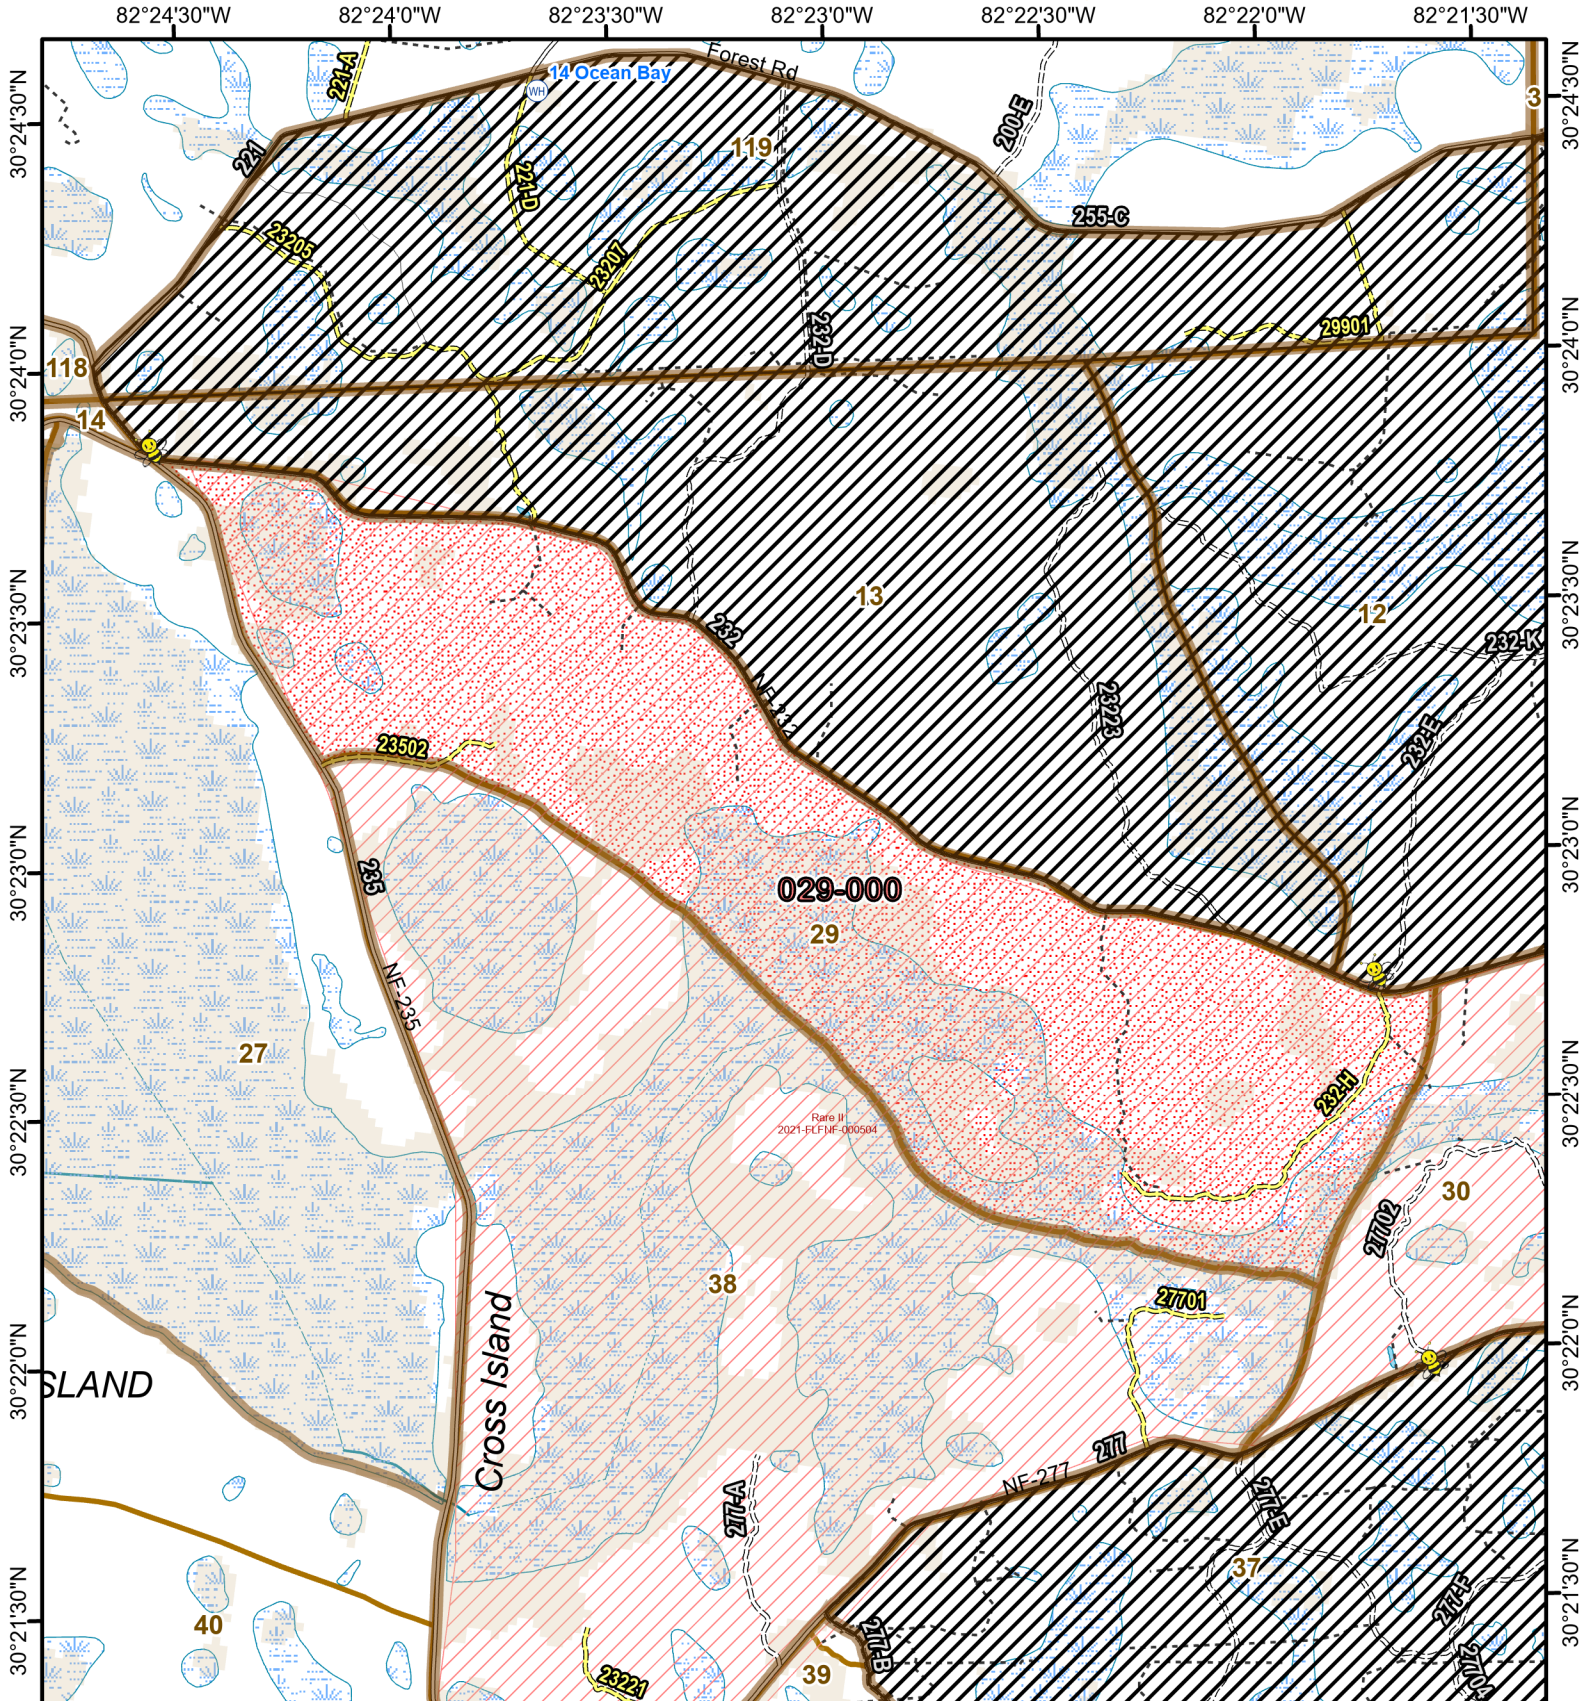

# Osceola National Forest Prescribed Fire - RxBurn Map

**Burn Unit: 029-000**  
 Last Burn Date: 3/30/2023  
 FACTS Acres: 1171  
 SUID: 080504PF04Y24029000

3/14/2024

[https://ftp.wildfire.gov/public/incident\\_specific\\_data/Fuels/FL\\_FNF/OSC/](https://ftp.wildfire.gov/public/incident_specific_data/Fuels/FL_FNF/OSC/)

Maps Lie,  
Trust But Verify  
1:28,000