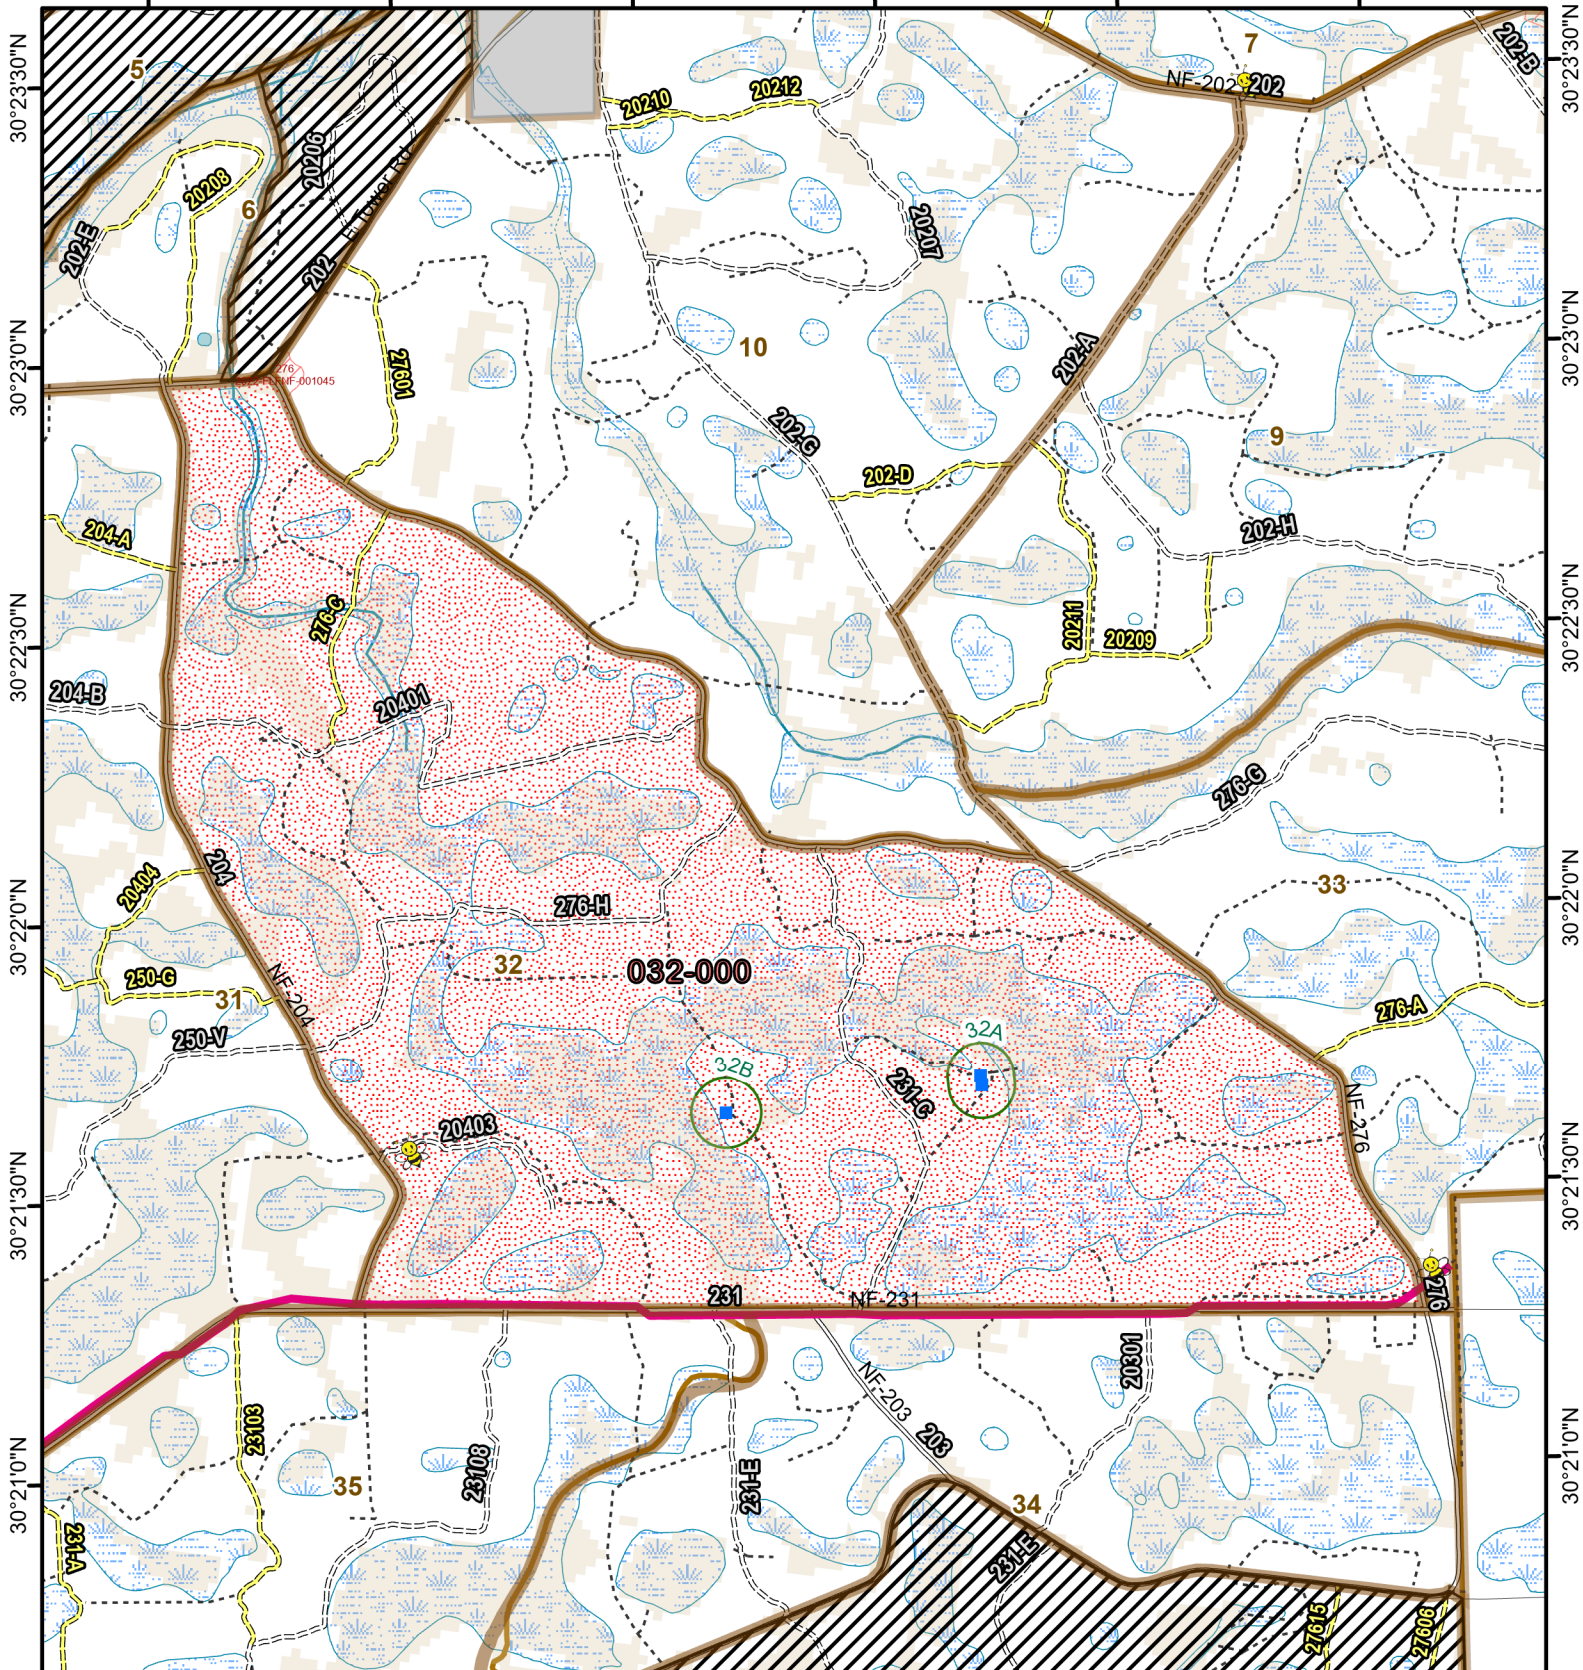

Osceola National Forest Prescribed Fire - RxBurn Map

82°19'0"W 82°18'30"W 82°18'0"W 82°17'30"W 82°17'0"W 82°16'30"W

Burn Unit: 032-000
Last Burn Date: 2/14/2022
FACTS Acres: 1679
SUID: 080504PF04Y24032000

- FY 24 Planned Rx Burn Unit
- RCW Tree No Prep
- FY24 Completed Rx Burn
- Pipeline
- Burn Unit
- Apiary
- Burn Unit Exclusion
- Wildfire 2018-2023
- Inholding
- Not burned 1994-2021
- Forest Mgt. Compartment
- RCW Cluster
- Burned >=1x 1994-2021

3/14/2024

0 0.5 1 Miles

https://ftp.wildfire.gov/public/incident_specific_data/Fuels/FL_FNF/OSC/

Maps Lie,
Trust But Verify

1:25,000