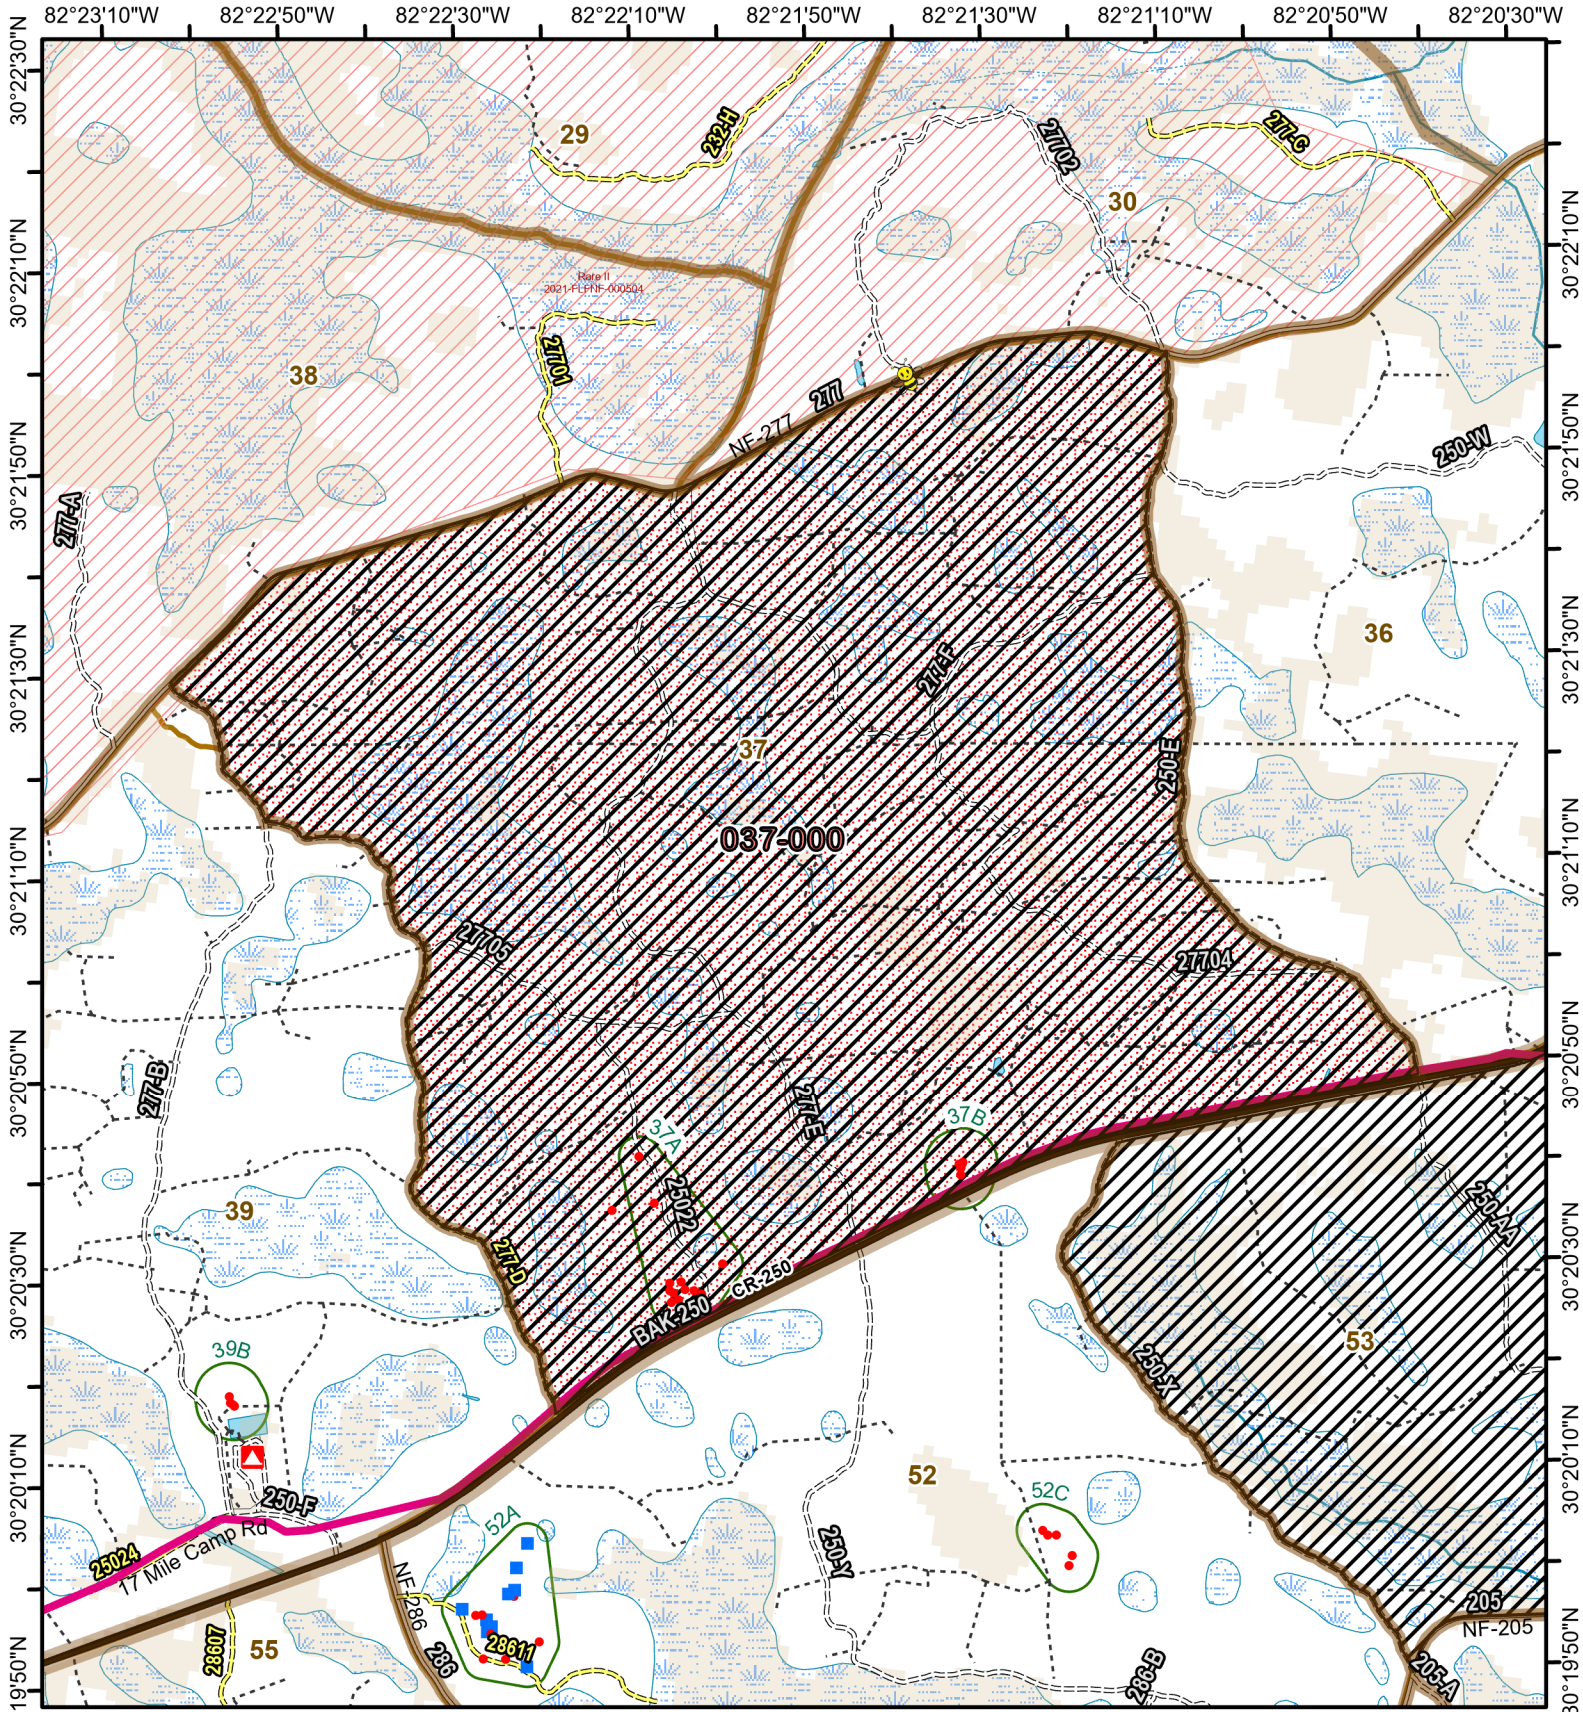

Osceola National Forest Prescribed Fire - RxBurn Map

Burn Unit: 037-000
 Last Burn Date: 3/11/2024
 FACTS Acres: 1634
 SUID: 080504PF04Y24037000

- FY 24 Planned Rx Burn Unit
- Pipeline
- FY24 Completed Rx Burn
- RCW Tree No Prep
- Burn Unit
- Burn Unit Exclusion
- Inholding
- Forest Mgt. Compartment
- RCW Cluster
- RCW Tree Prep
- Apiary
- Wildfire 2018-2023
- Not burned 1994-2021
- Burned >=1x 1994-2021

0 0.45 0.9 Miles

https://ftp.wildfire.gov/public/incident_specific_data/Fuels/FL_FNF/OSC/

Maps Lie,
Trust But Verify
1:23,000

3/14/2024