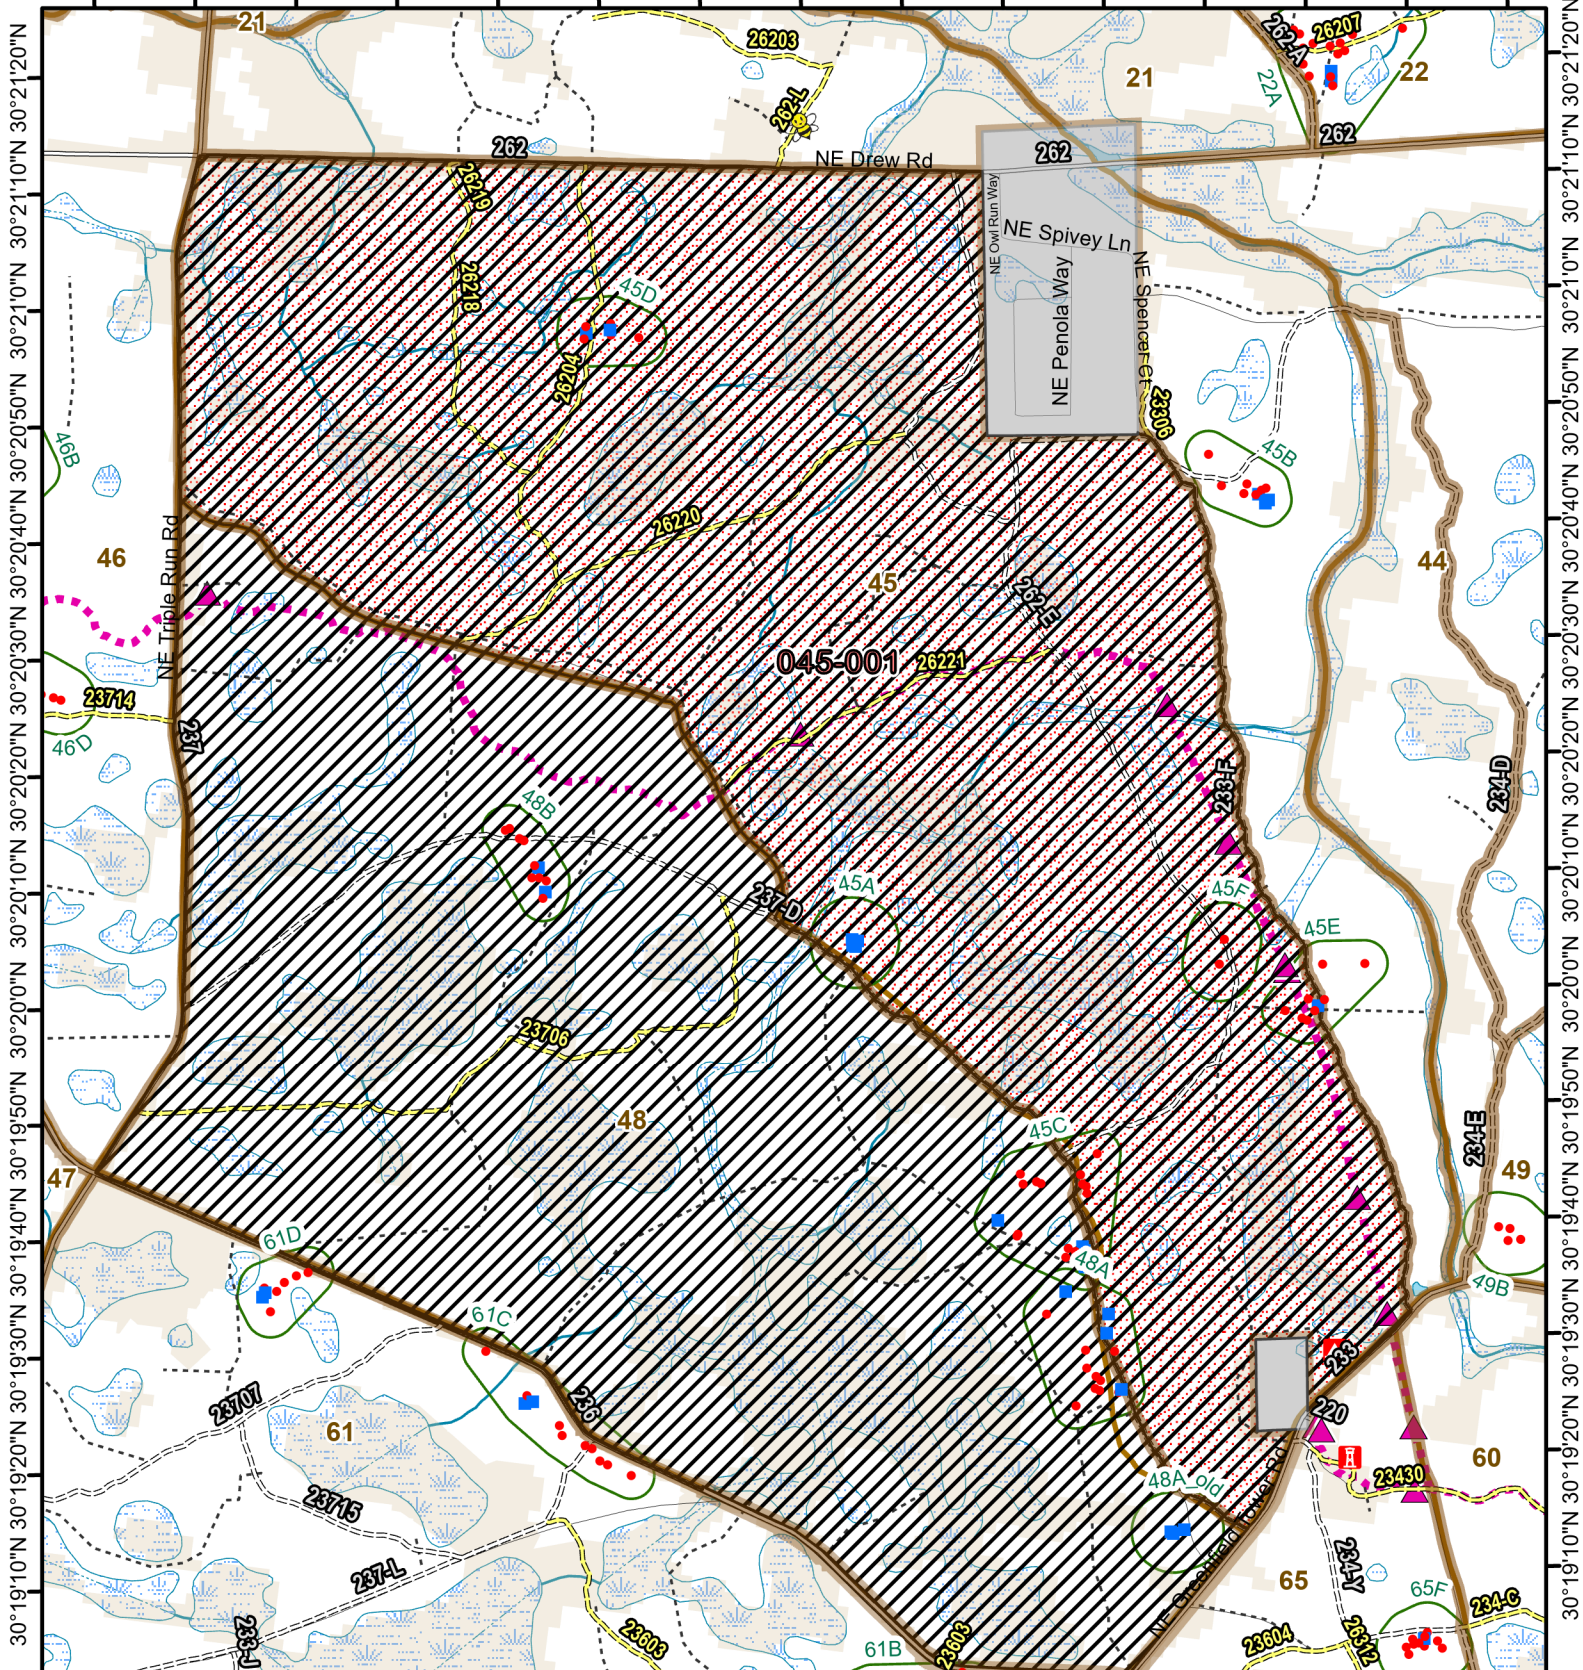

Osceola National Forest Prescribed Fire - RxBurn Map

82°35'30"W 82°35'10"W 82°34'50"W 82°34'30"W 82°34'10"W 82°33'50"W 82°33'30"W 82°33'10"W

Burn Unit: 045-001
Last Burn Date: 2/7/2024
FACTS Acres: 1281
SUID: 080504PF04Y24045001

- FY 24 Planned Rx Burn Unit
- FY24 Completed Rx Burn
- Burn Unit
- Burn Unit Exclusion
- Inholding
- Forest Mgt. Compartment
- RCW Cluster
- RCW Tree Prep
- RCW Tree No Prep
- FNSTrail
- Apiary
- Not burned 1994-2021
- Burned >=1x 1994-2021

3/14/2024

0 0.4 0.8 Miles

https://ftp.wildfire.gov/public/incident_specific_data/Fuels/FL_FNF/OSC/

Maps Lie,
Trust But Verify

1:20,000

Osceola National Forest