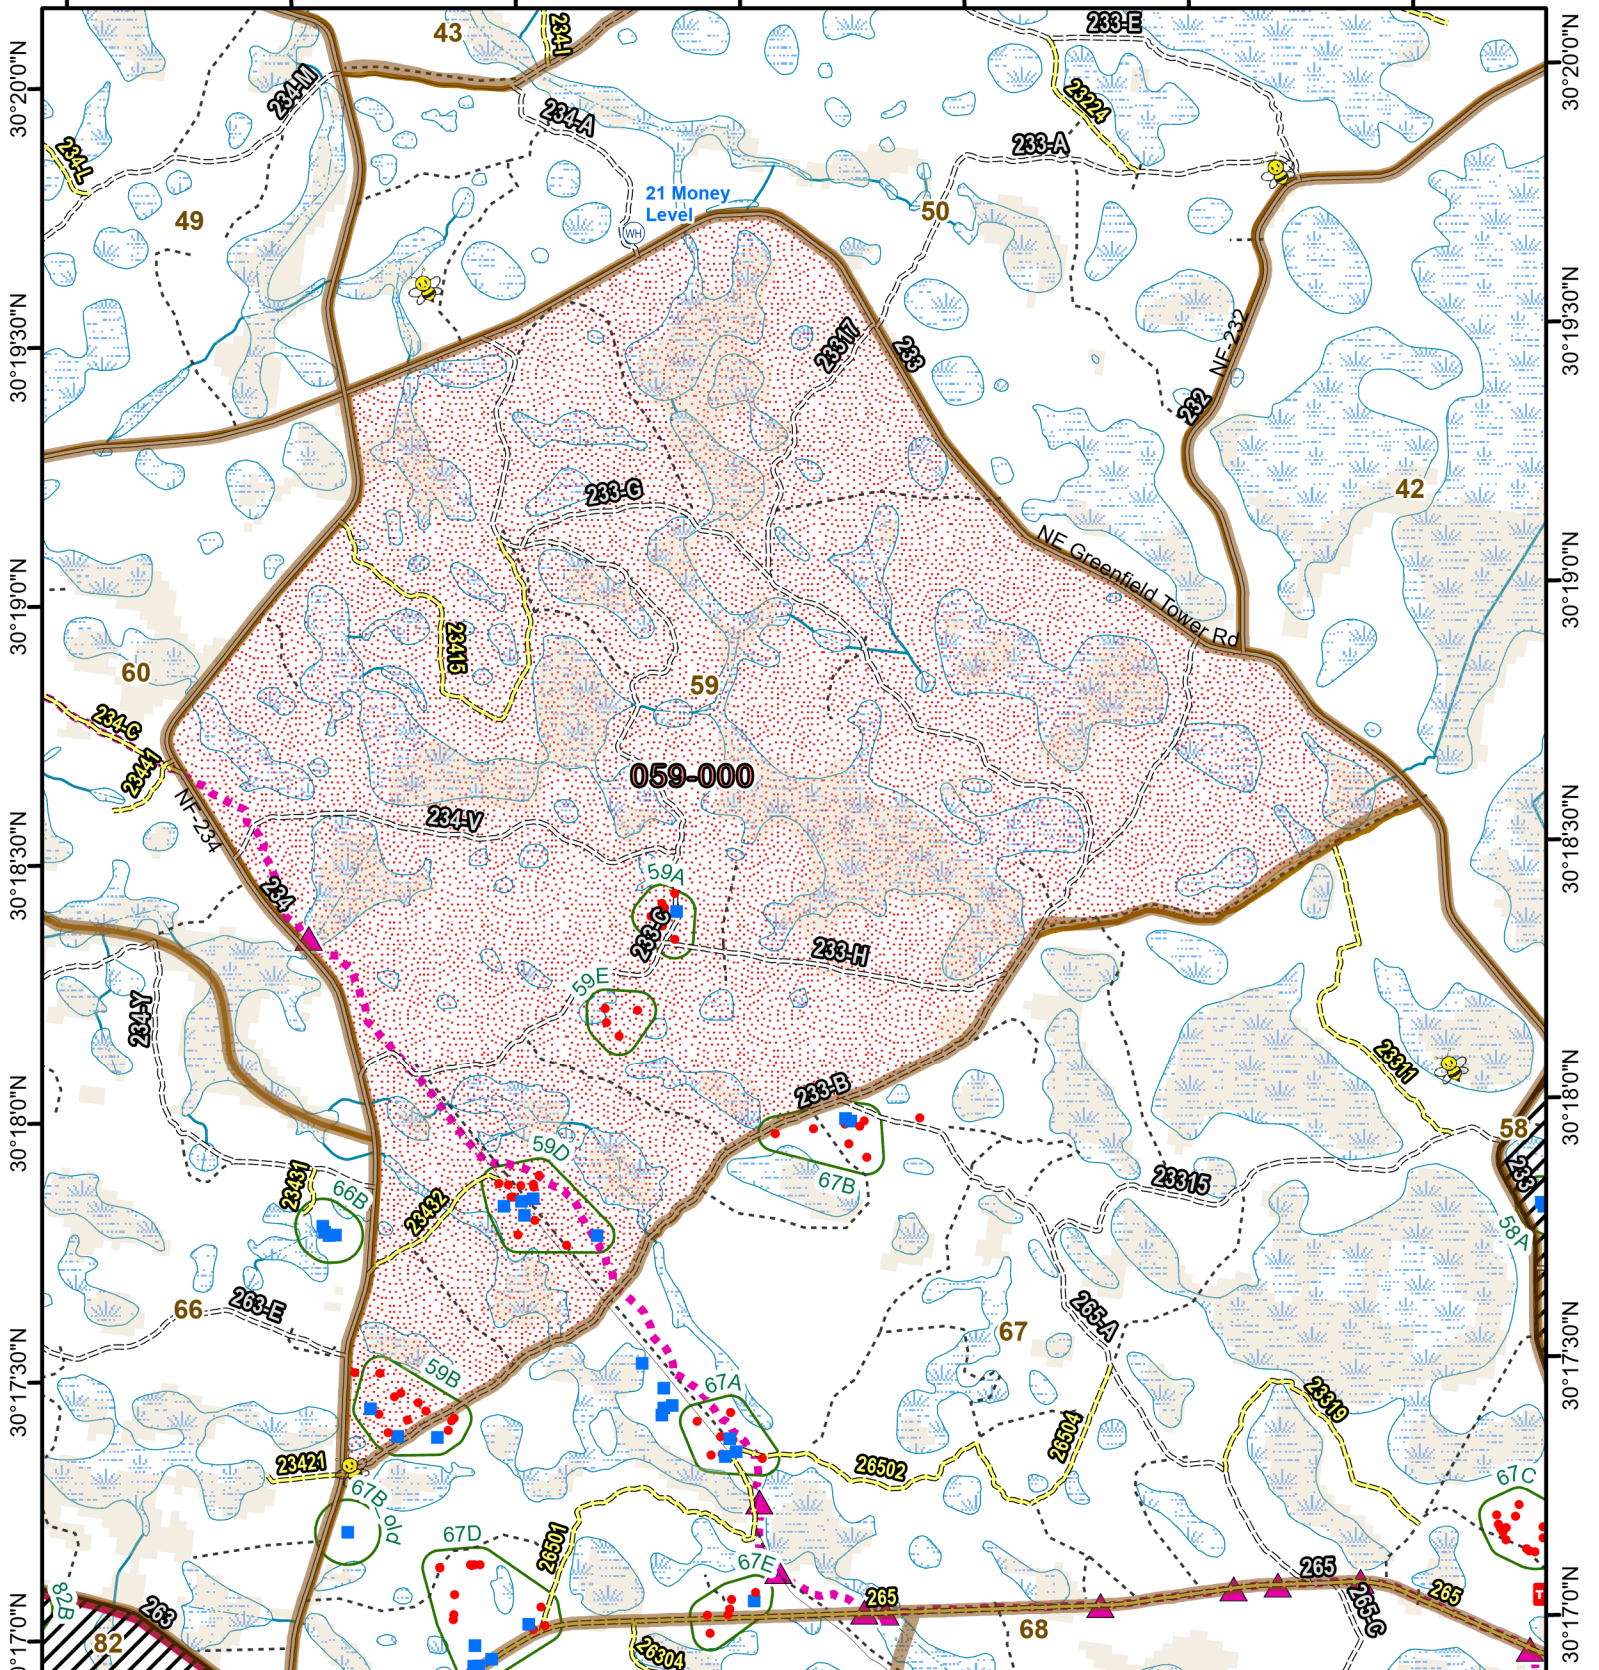

Osceola National Forest Prescribed Fire - RxBurn Map

82°32'0"W 82°31'30"W 82°31'0"W 82°30'30"W 82°30'0"W 82°29'30"W 82°29'0"W

Burn Unit: 059-000
Last Burn Date: 1/15/2022
FACTS Acres: 2348
SUID: 080504PF04Y24059000

- FY 24 Planned Rx Burn Unit
- RCW Tree No Prep
- FNSTrail
- FY24 Completed Rx Burn
- Burn Unit
- Pipeline
- Burn Unit Exclusion
- Helispot and Dipsite
- Inholding
- Forest Mgt. Compartment
- Apiary
- RCW Cluster
- Not burned 1994-2021
- RCW Tree Prep
- Burned >=1x 1994-2021

3/14/2024

0 0.55 1.1 Miles

Maps Lie,
Trust But Verify
1:27,000