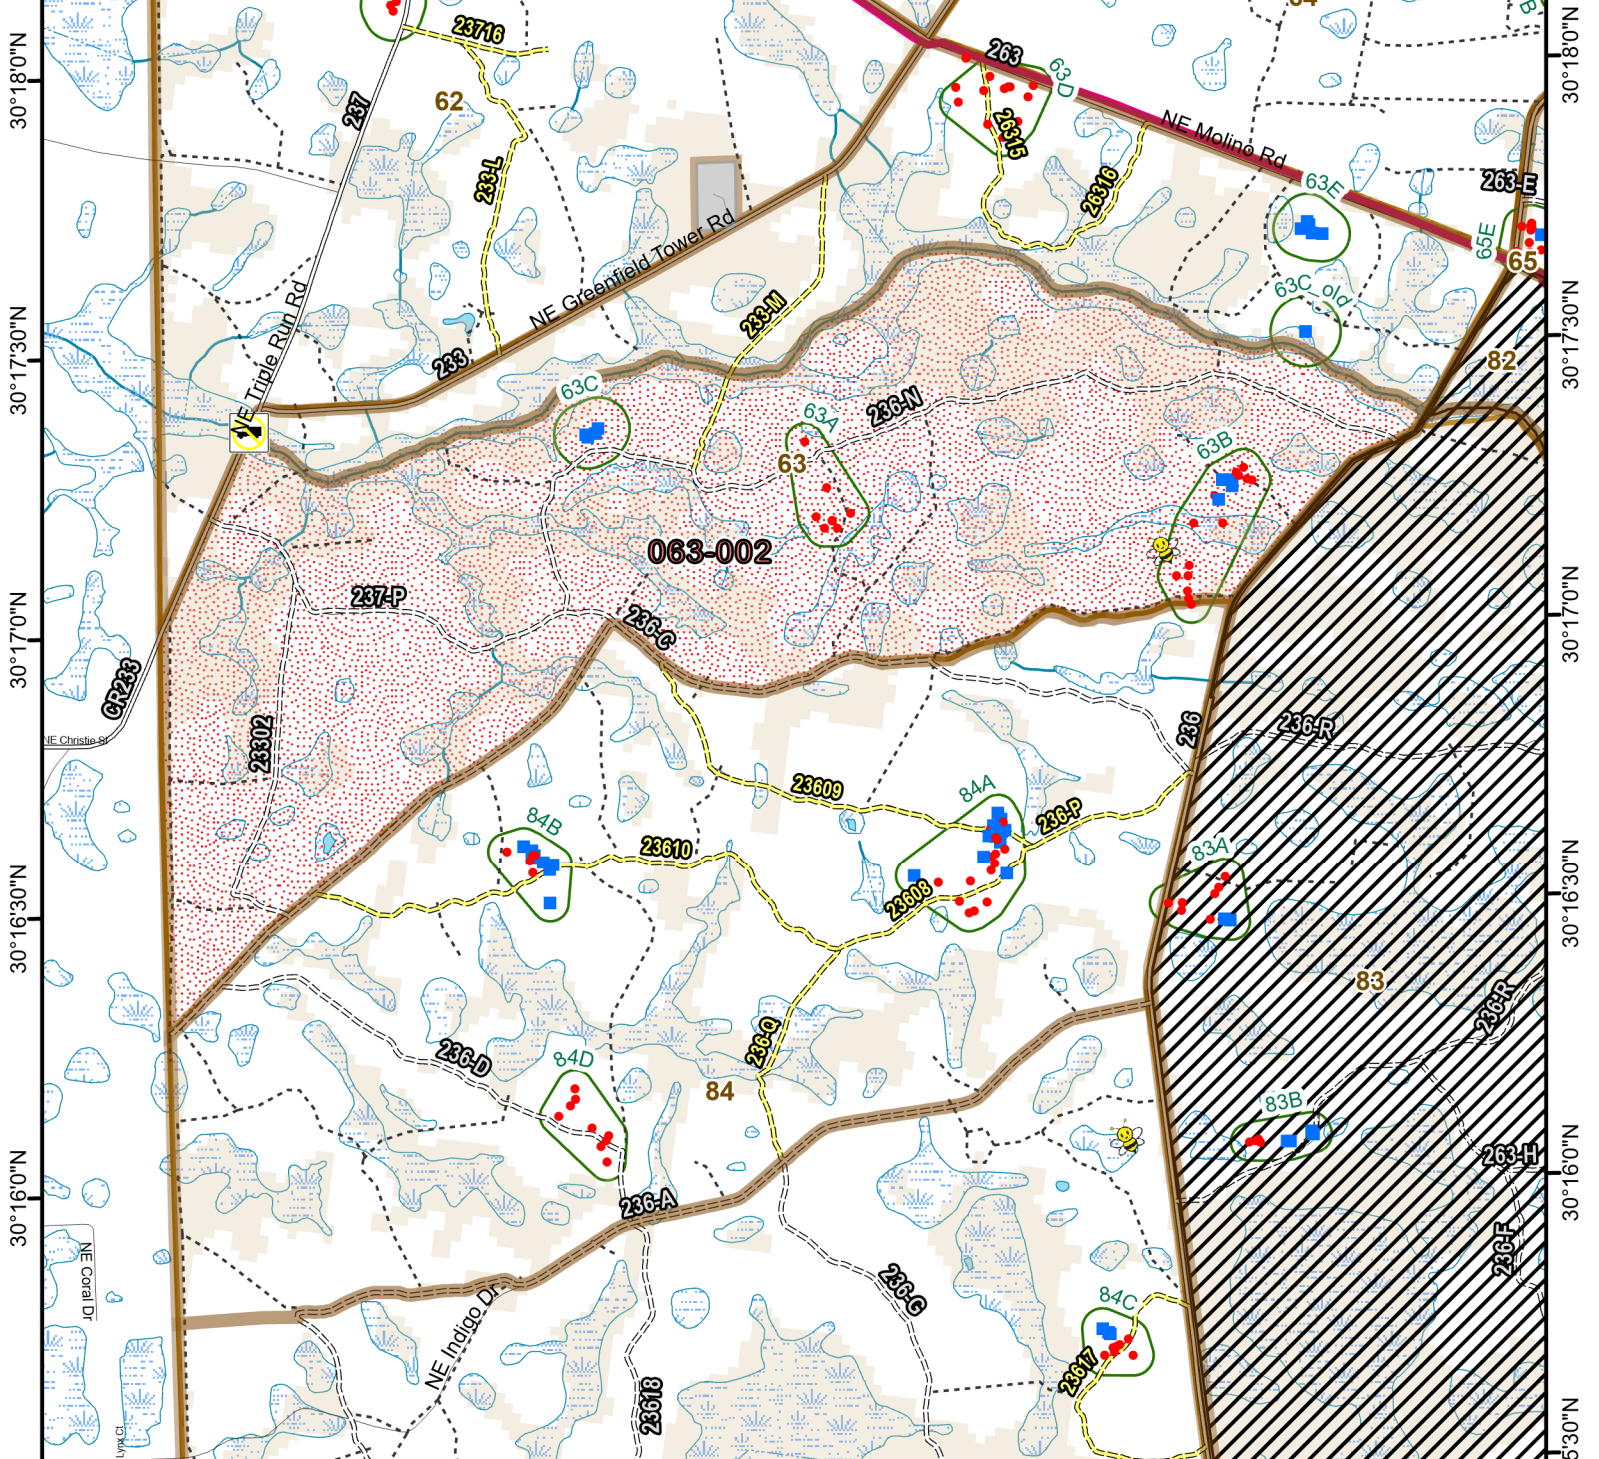

Osceola National Forest Prescribed Fire - RxBurn Map

82°36'30"W 82°36'0"W 82°35'30"W 82°35'0"W 82°34'30"W 82°34'0"W

Burn Unit: 063-002
Last Burn Date: 2/15/2023
FACTS Acres: 1086
SUID: 080504PF04Y24063002

- FY 24 Planned Rx Burn Unit
- FY24 Completed Rx Burn
- Burn Unit
- Burn Unit Exclusion
- Inholding
- Forest Mgt. Compartment
- RCW Cluster
- RCW Tree Prep
- RCW Tree No Prep
- Pipeline
- Apiary
- Bridge (19 ton)
- Not burned 1994-2021
- Burned >=1x 1994-2021

3/14/2024

Maps Lie,
Trust But Verify
1:25,000