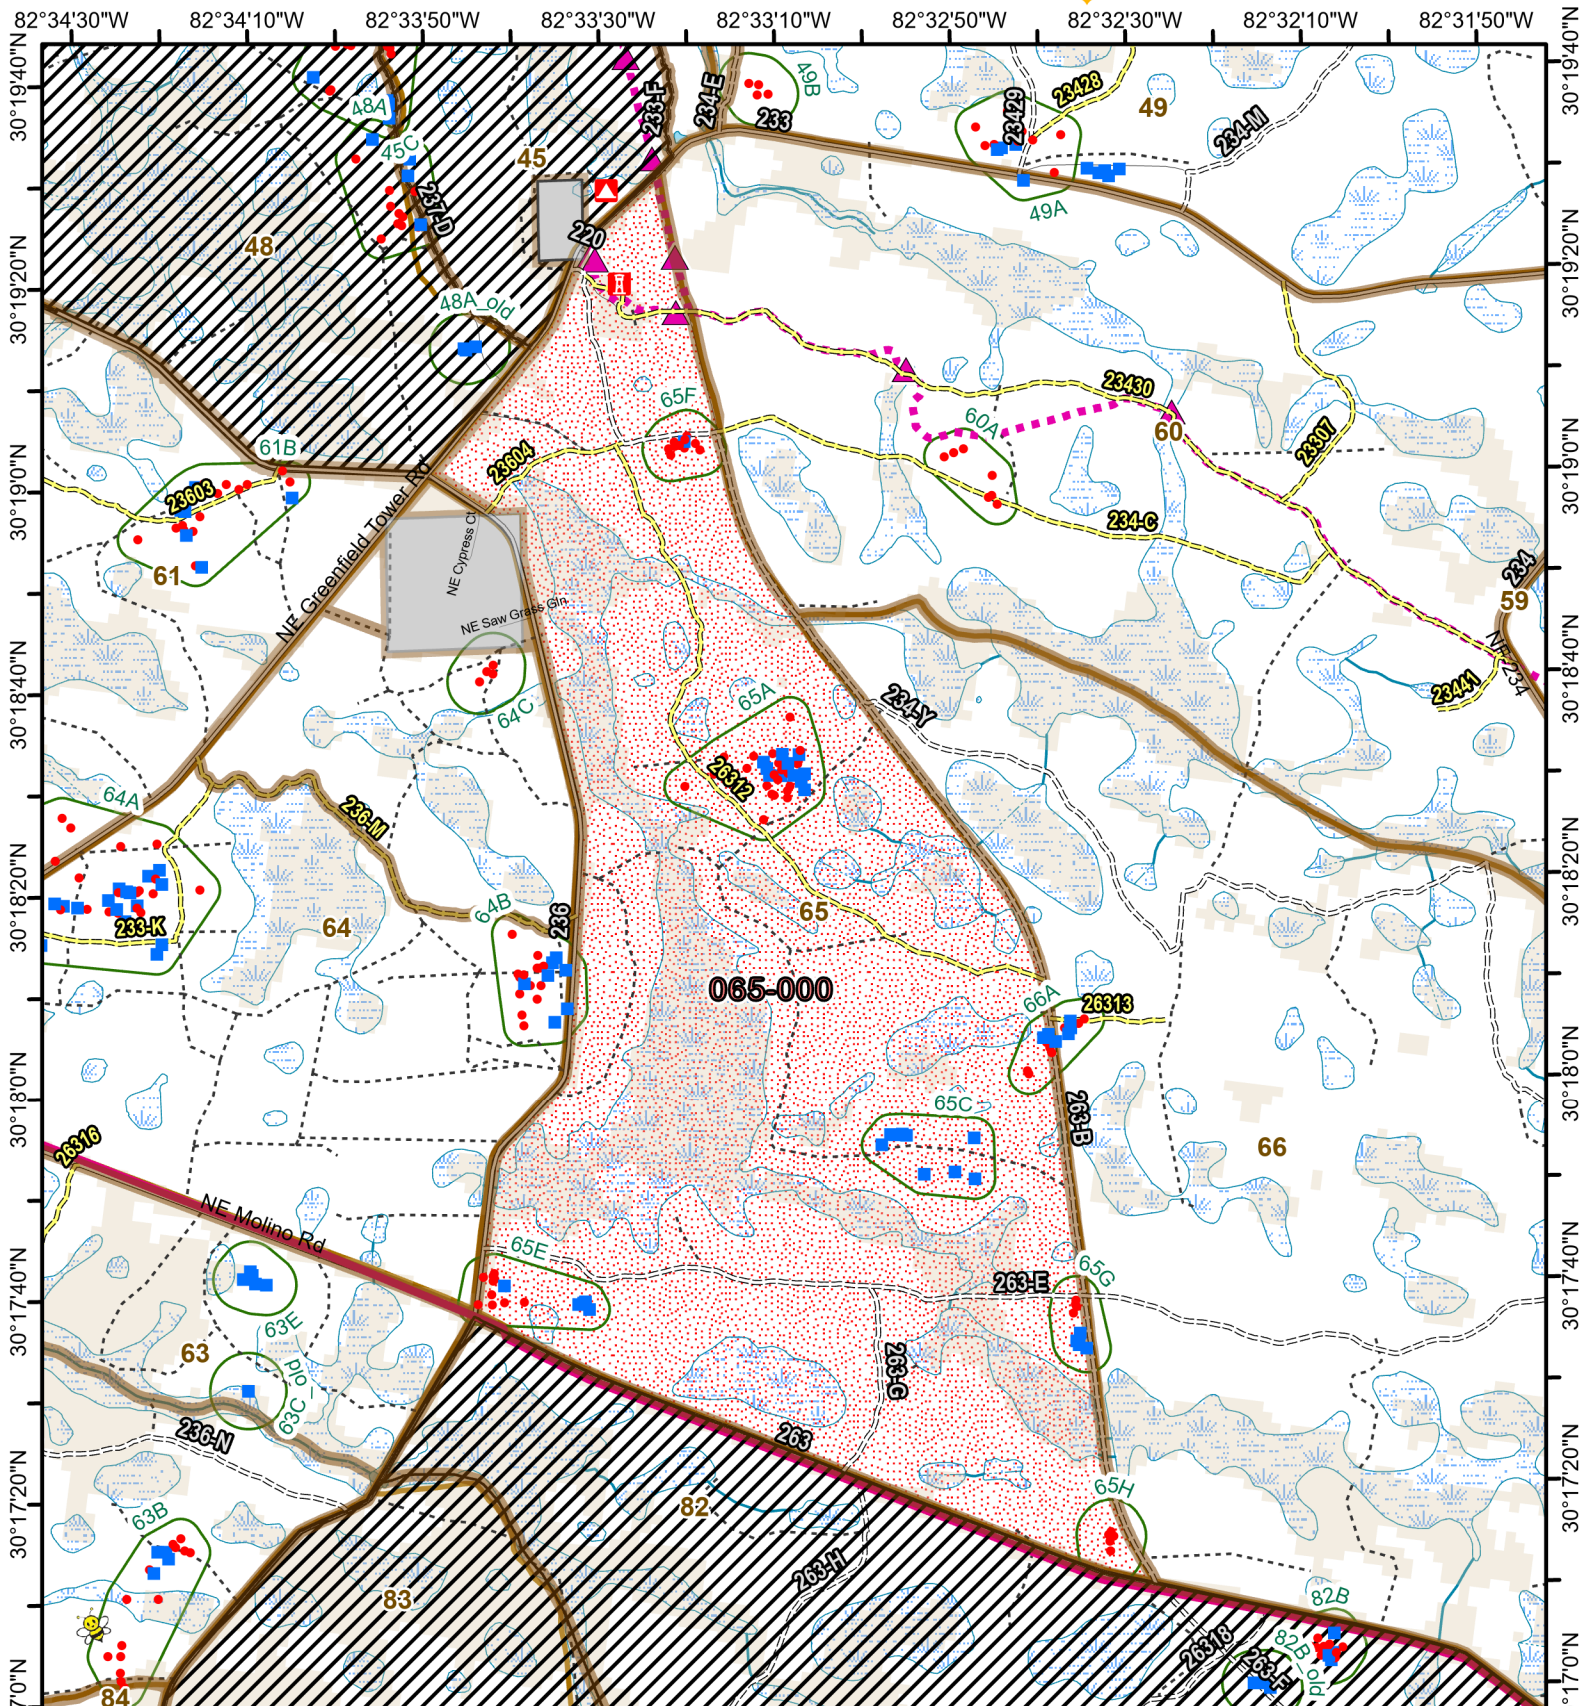

Osceola National Forest Prescribed Fire - RxBurn Map

Burn Unit: 065-000
 Last Burn Date: 2/16/2022
 FACTS Acres: 1105
 SUID: 080504PF04Y24065000

3/14/2024

- FY 24 Planned Rx Burn Unit
- RCW Tree Prep
- FNS Trail
- FY24 Completed Rx Burn
- RCW Tree No Prep
- Pipeline
- Burn Unit
- Burn Unit Exclusion
- Apiary
- Inholding
- Forest Mgt. Compartment
- RCW Cluster
- Not burned 1994-2021
- Burned >=1x 1994-2021

0 0.45 0.9 Miles

https://ftp.wildfire.gov/public/incident_specific_data/Fuels/FL_FNF/OSC/

Maps Lie,
Trust But Verify

1:23,000