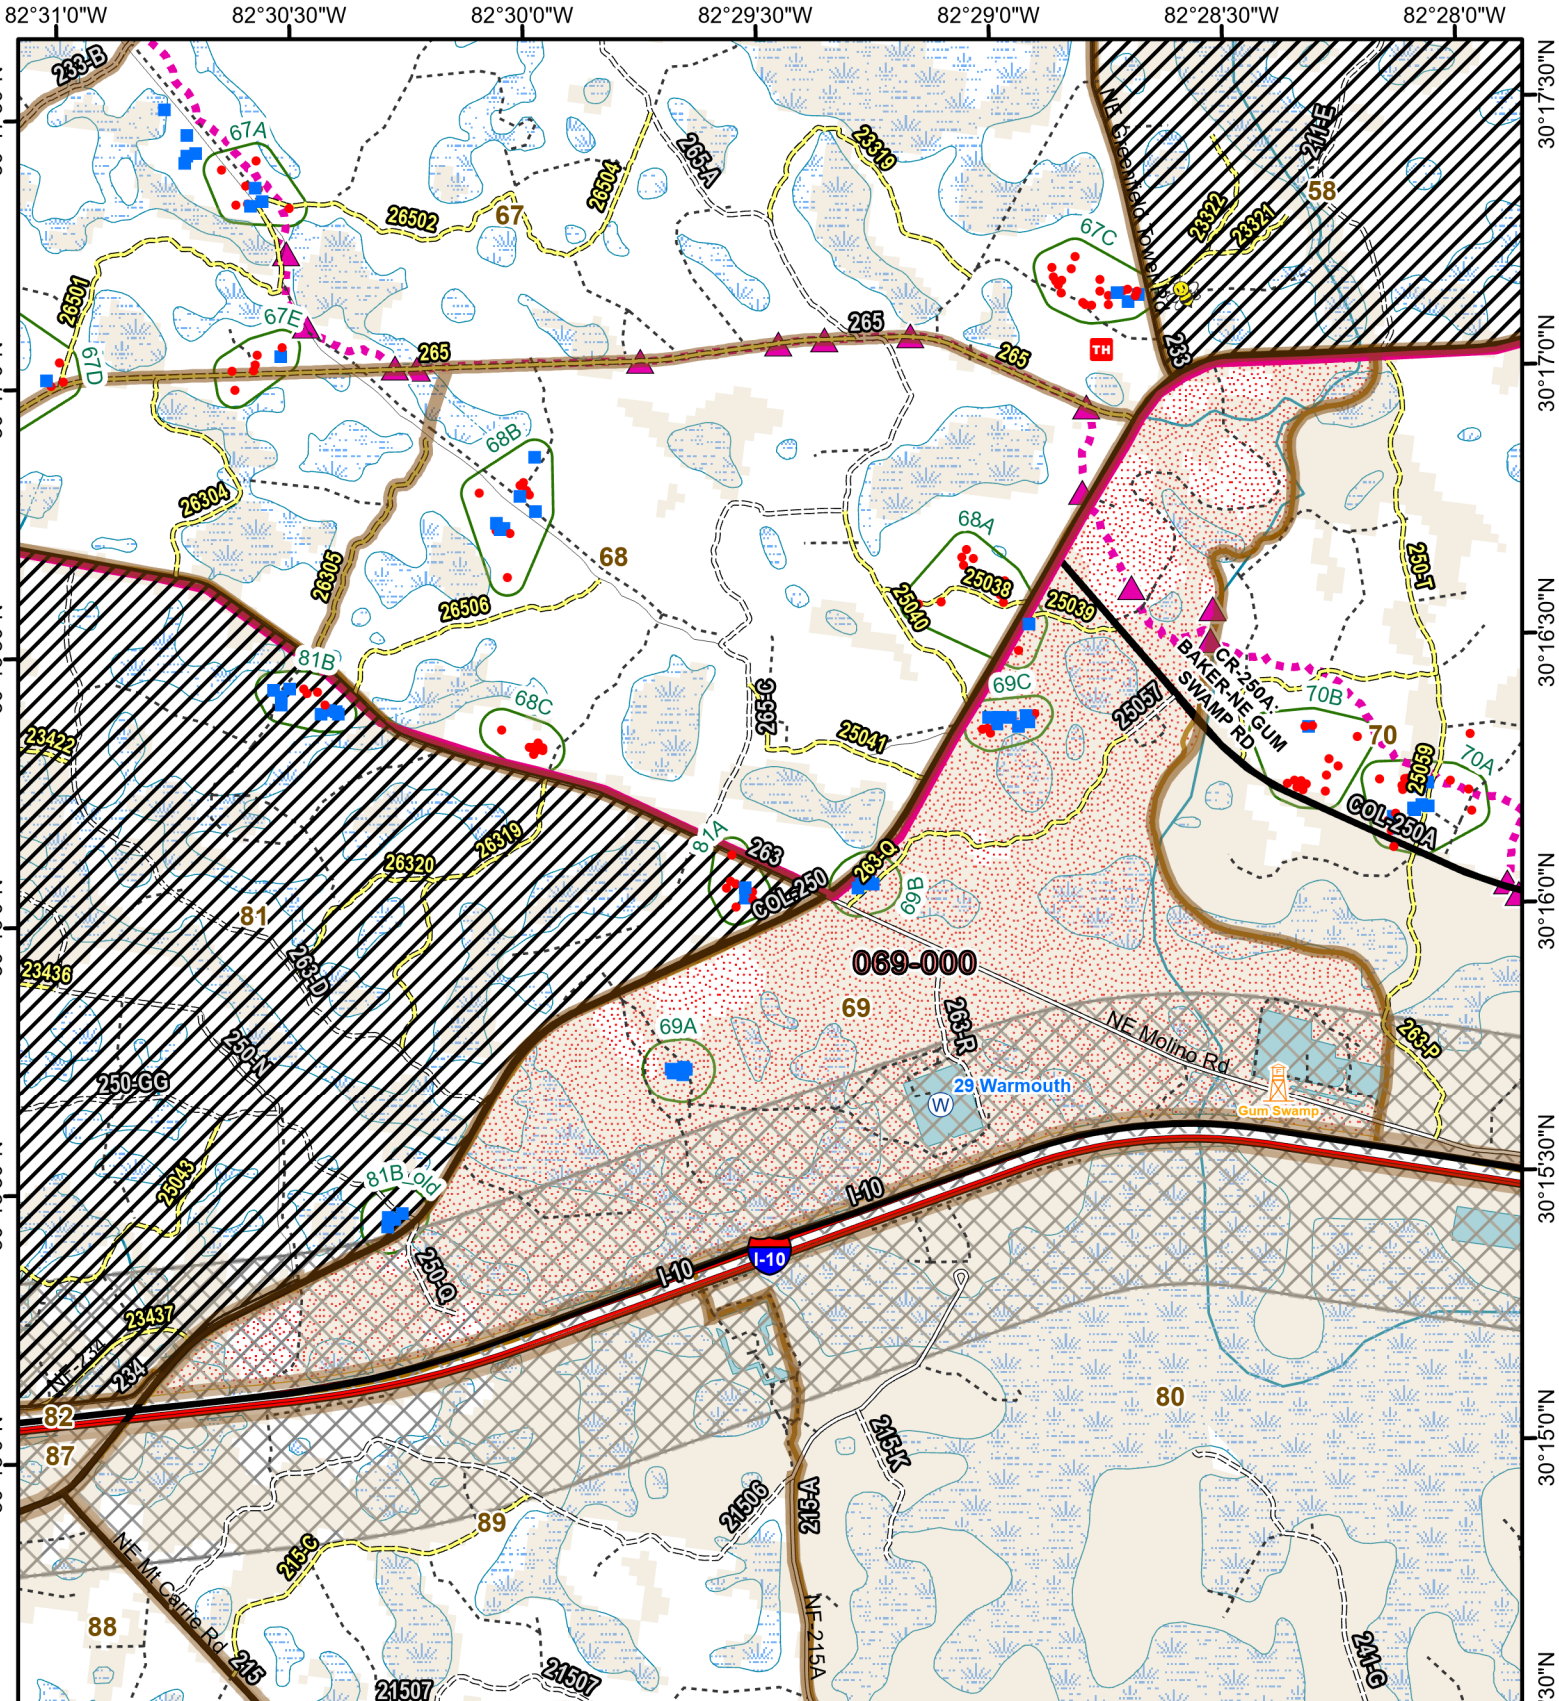

Osceola National Forest Prescribed Fire - RxBurn Map

Burn Unit: 069-000
 Last Burn Date: 5/4/2023
 FACTS Acres: 1120
 SUID: 080504PF04Y24069000

3/14/2024

- FY 24 Planned Rx Burn Unit
- FY24 Completed Rx Burn
- Burn Unit
- Burn Unit Exclusion
- Inholding
- Forest Mgt. Compartment
- Smoke Sensitive Buffer
- RCW Cluster
- RCW Tree Prep
- RCW Tree No Prep
- FNSTrail
- Pipeline
- Dip Site
- Apiary
- Aviation_Firetowers
- Not burned 1994-2021
- Burned >=1x 1994-2021

Maps Lie,
Trust But Verify
1:26,000