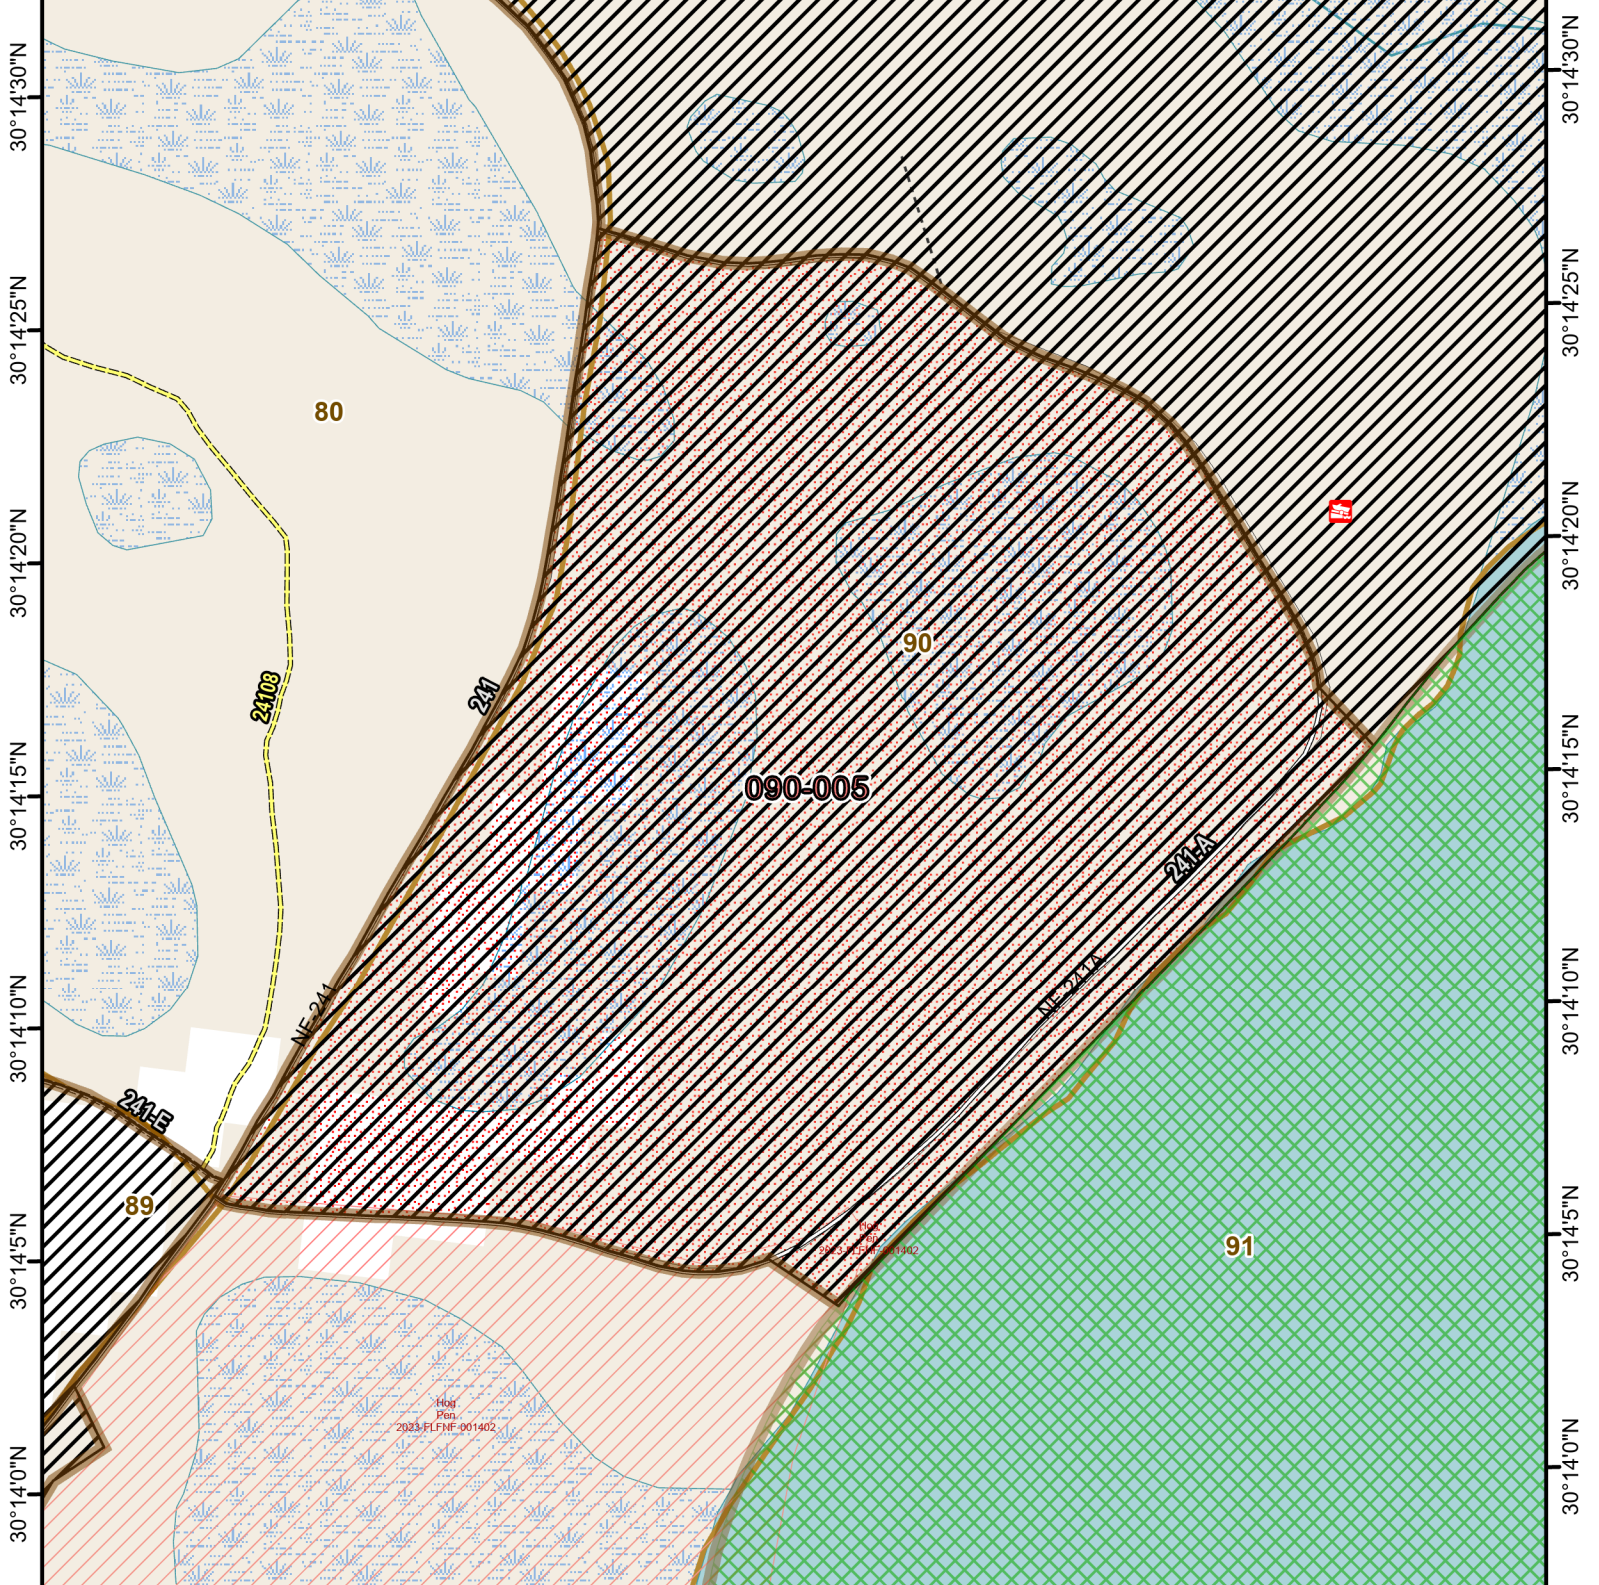

Osceola National Forest Prescribed Fire - RxBurn Map

82°27'25"W 82°27'20"W 82°27'15"W 82°27'10"W 82°27'5"W 82°27'0"W 82°26'55"W

Burn Unit: 090-005
Last Burn Date: 2/29/2024
FACTS Acres: 77
SUID: 080504PF04Y24090005

3/14/2024

- FY 24 Planned Rx Burn Unit
- FY24 Completed Rx Burn
- Burn Unit
- Burn Unit Exclusion
- Inholding
- Forest Mgt. Compartment
- Wildfire 2018-2023
- Not burned 1994-2021
- Burned >=1x 1994-2021

0 0.1 0.2 Miles

https://ftp.wildfire.gov/public/incident_specific_data/Fuels/FL_FNF/OSC/

Maps Lie,
Trust But Verify
1:5,000