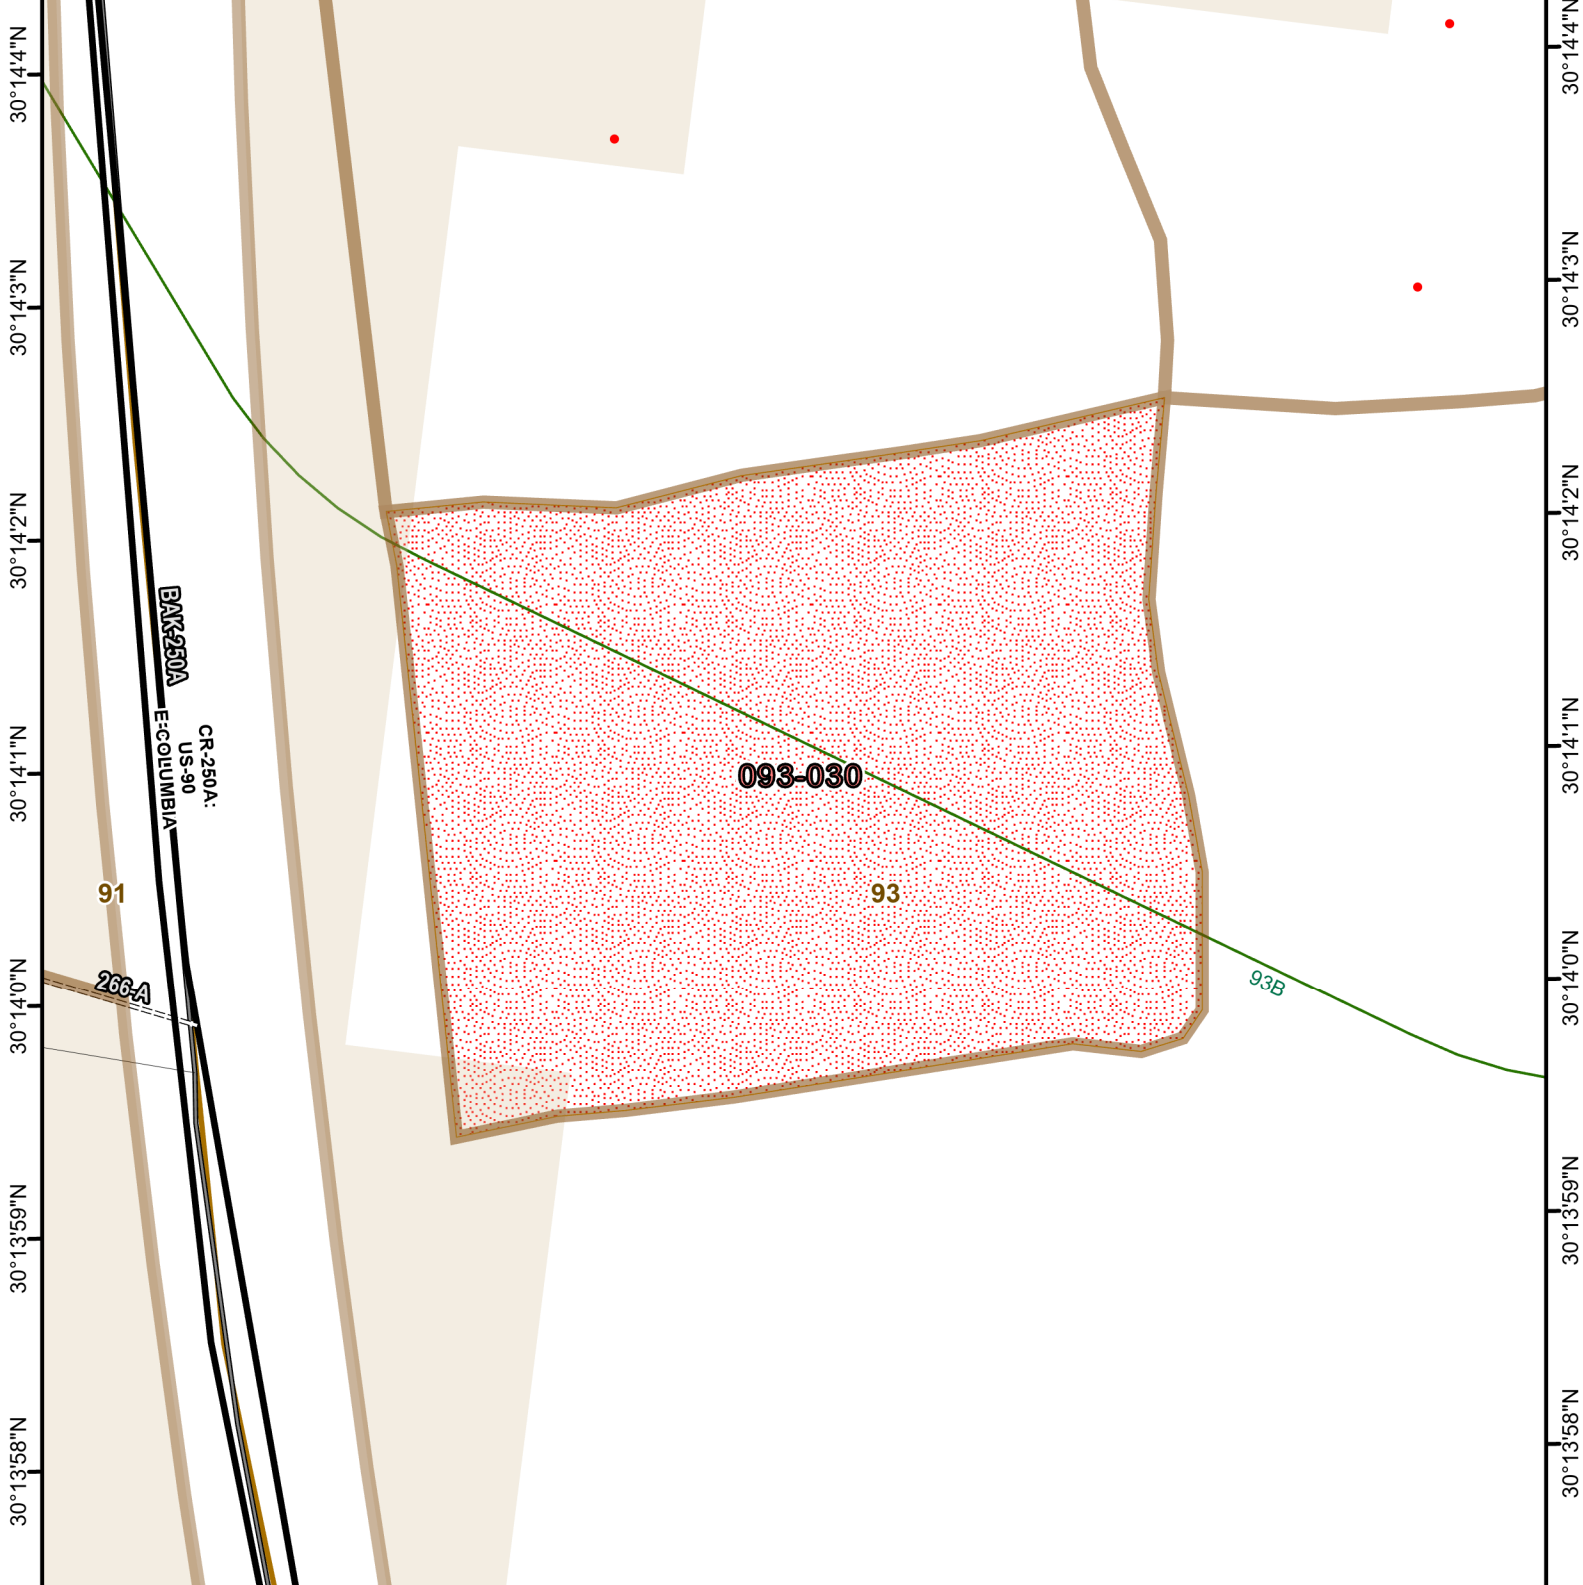

Osceola National Forest Prescribed Fire - RxBurn Map

82°24'46"W 82°24'45"W 82°24'44"W 82°24'43"W 82°24'42"W 82°24'41"W 82°24'40"W

Burn Unit: 093-030
Last Burn Date: 4/16/2009
FACTS Acres: 2
SUID: 080504PF04Y24093030

3/14/2024

- FY 24 Planned Rx Burn Unit
- RCW Cluster
- Burn Unit
- RCW Tree Prep
- Burn Unit Exclusion
- Not burned 1994-2021
- Inholding
- Forest Mgt. Compartment
- Burned >=1x 1994-2021

0 0.02 0.04 Miles

https://ftp.wildfire.gov/public/incident_specific_data/Fuels/FL_FNF/OSC/

Maps Lie,
Trust But Verify

1:1,000

Osceola National Forest