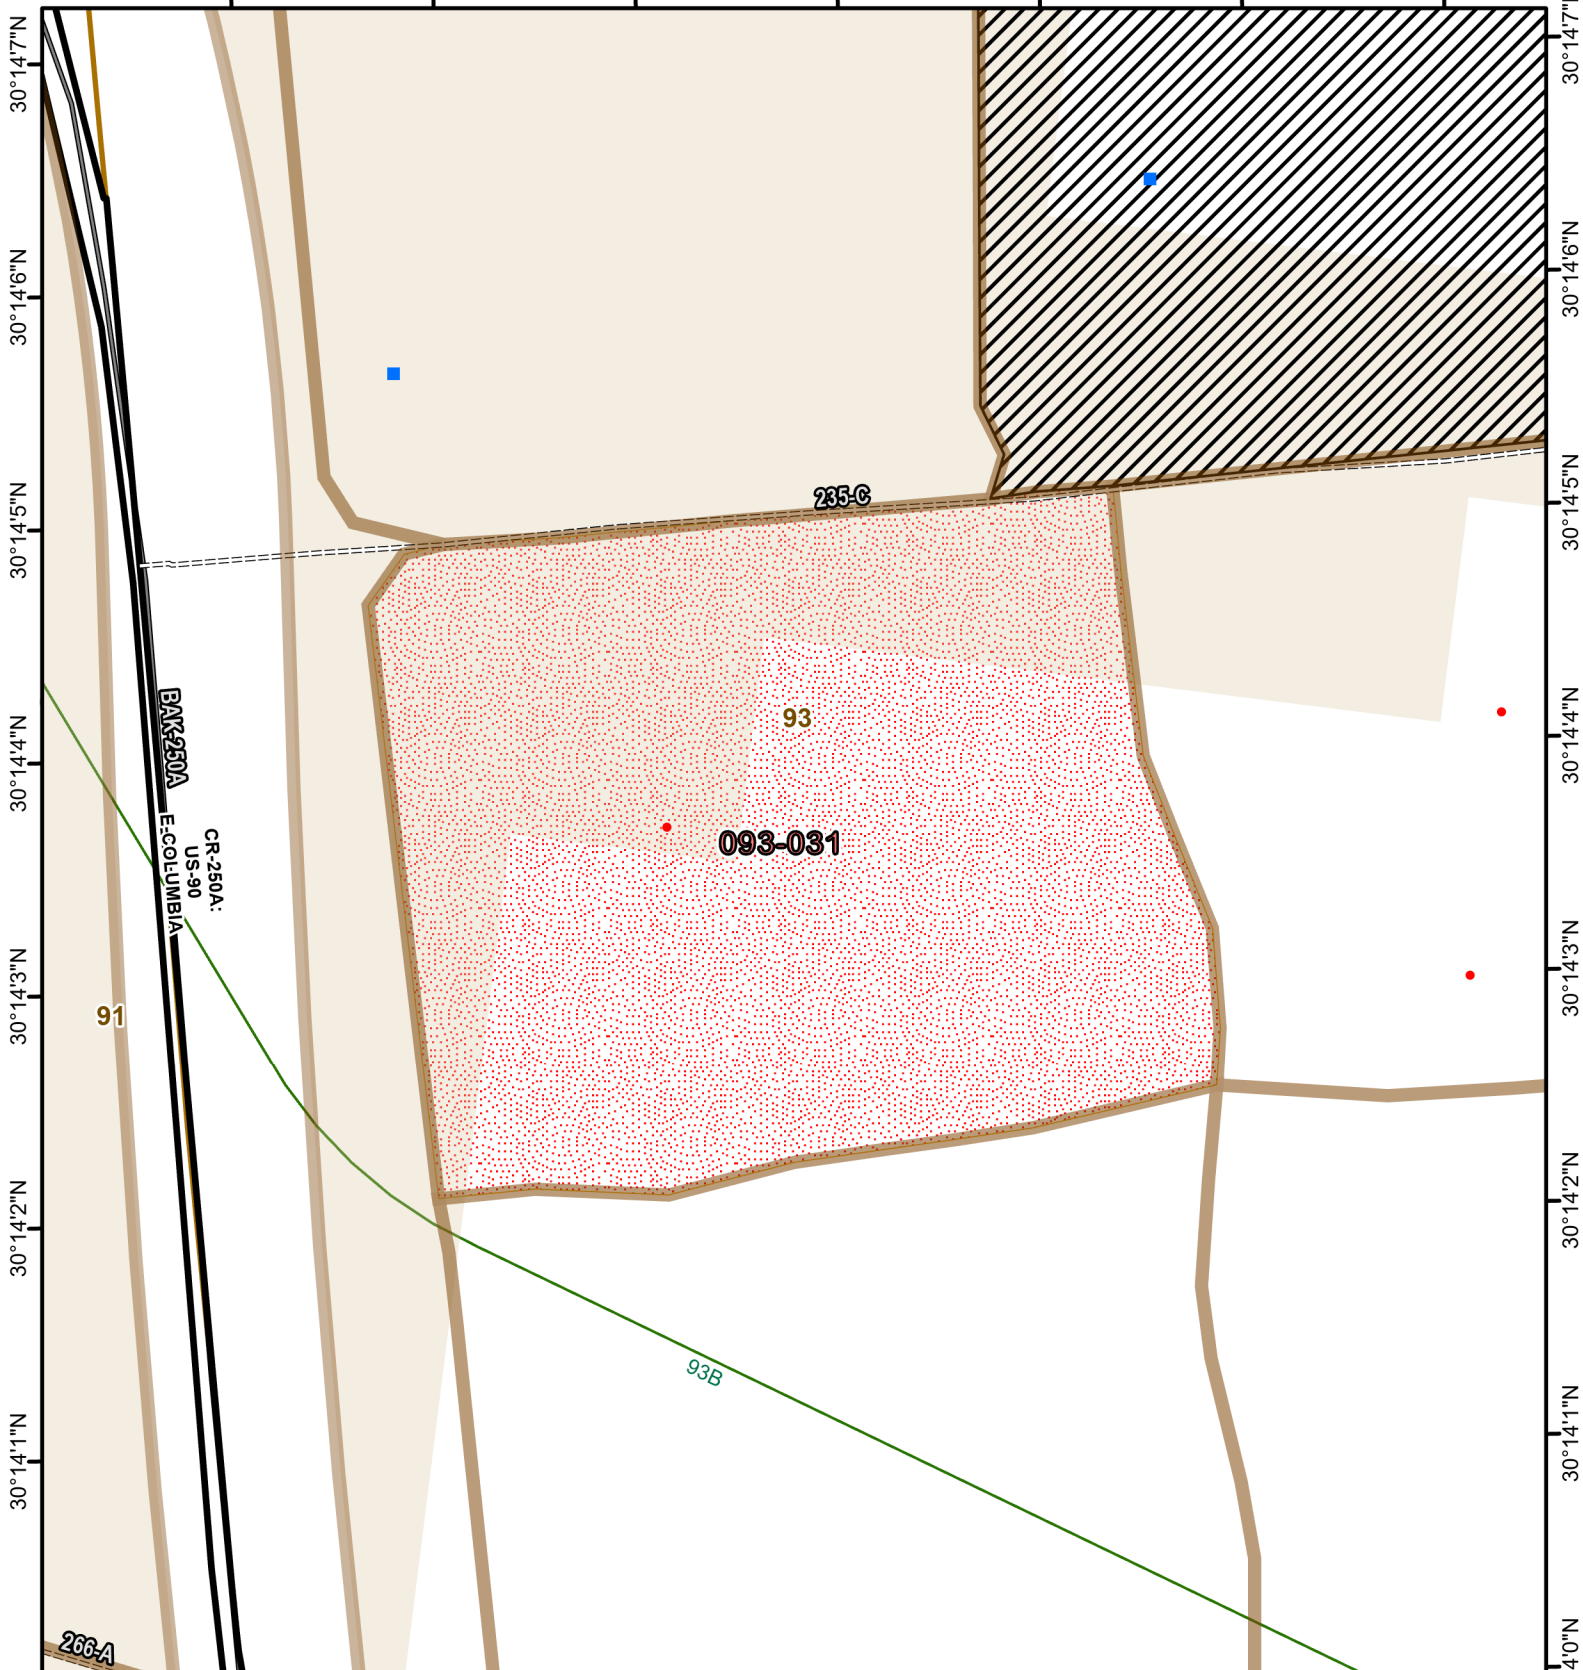

Osceola National Forest Prescribed Fire - RxBurn Map

82°24'46"W 82°24'45"W 82°24'44"W 82°24'43"W 82°24'42"W 82°24'41"W 82°24'40"W

Burn Unit: 093-031
Last Burn Date:
FACTS Acres: 2
SUID: 080504PF04Y24093031

3/14/2024

- FY 24 Planned Rx Burn Unit
- FY24 Completed Rx Burn
- Burn Unit
- Burn Unit Exclusion
- Inholding
- Forest Mgt. Compartment
- RCW Cluster
- RCW Tree Prep
- RCW Tree No Prep
- Not burned 1994-2021
- Burned >=1x 1994-2021

0 0.02 0.04 Miles

https://ftp.wildfire.gov/public/incident_specific_data/Fuels/FL_FNF/OSC/

Maps Lie,
Trust But Verify
1:1,000

30°14'7"N 30°14'6"N 30°14'5"N 30°14'4"N 30°14'3"N 30°14'2"N 30°14'1"N 30°14'0"N