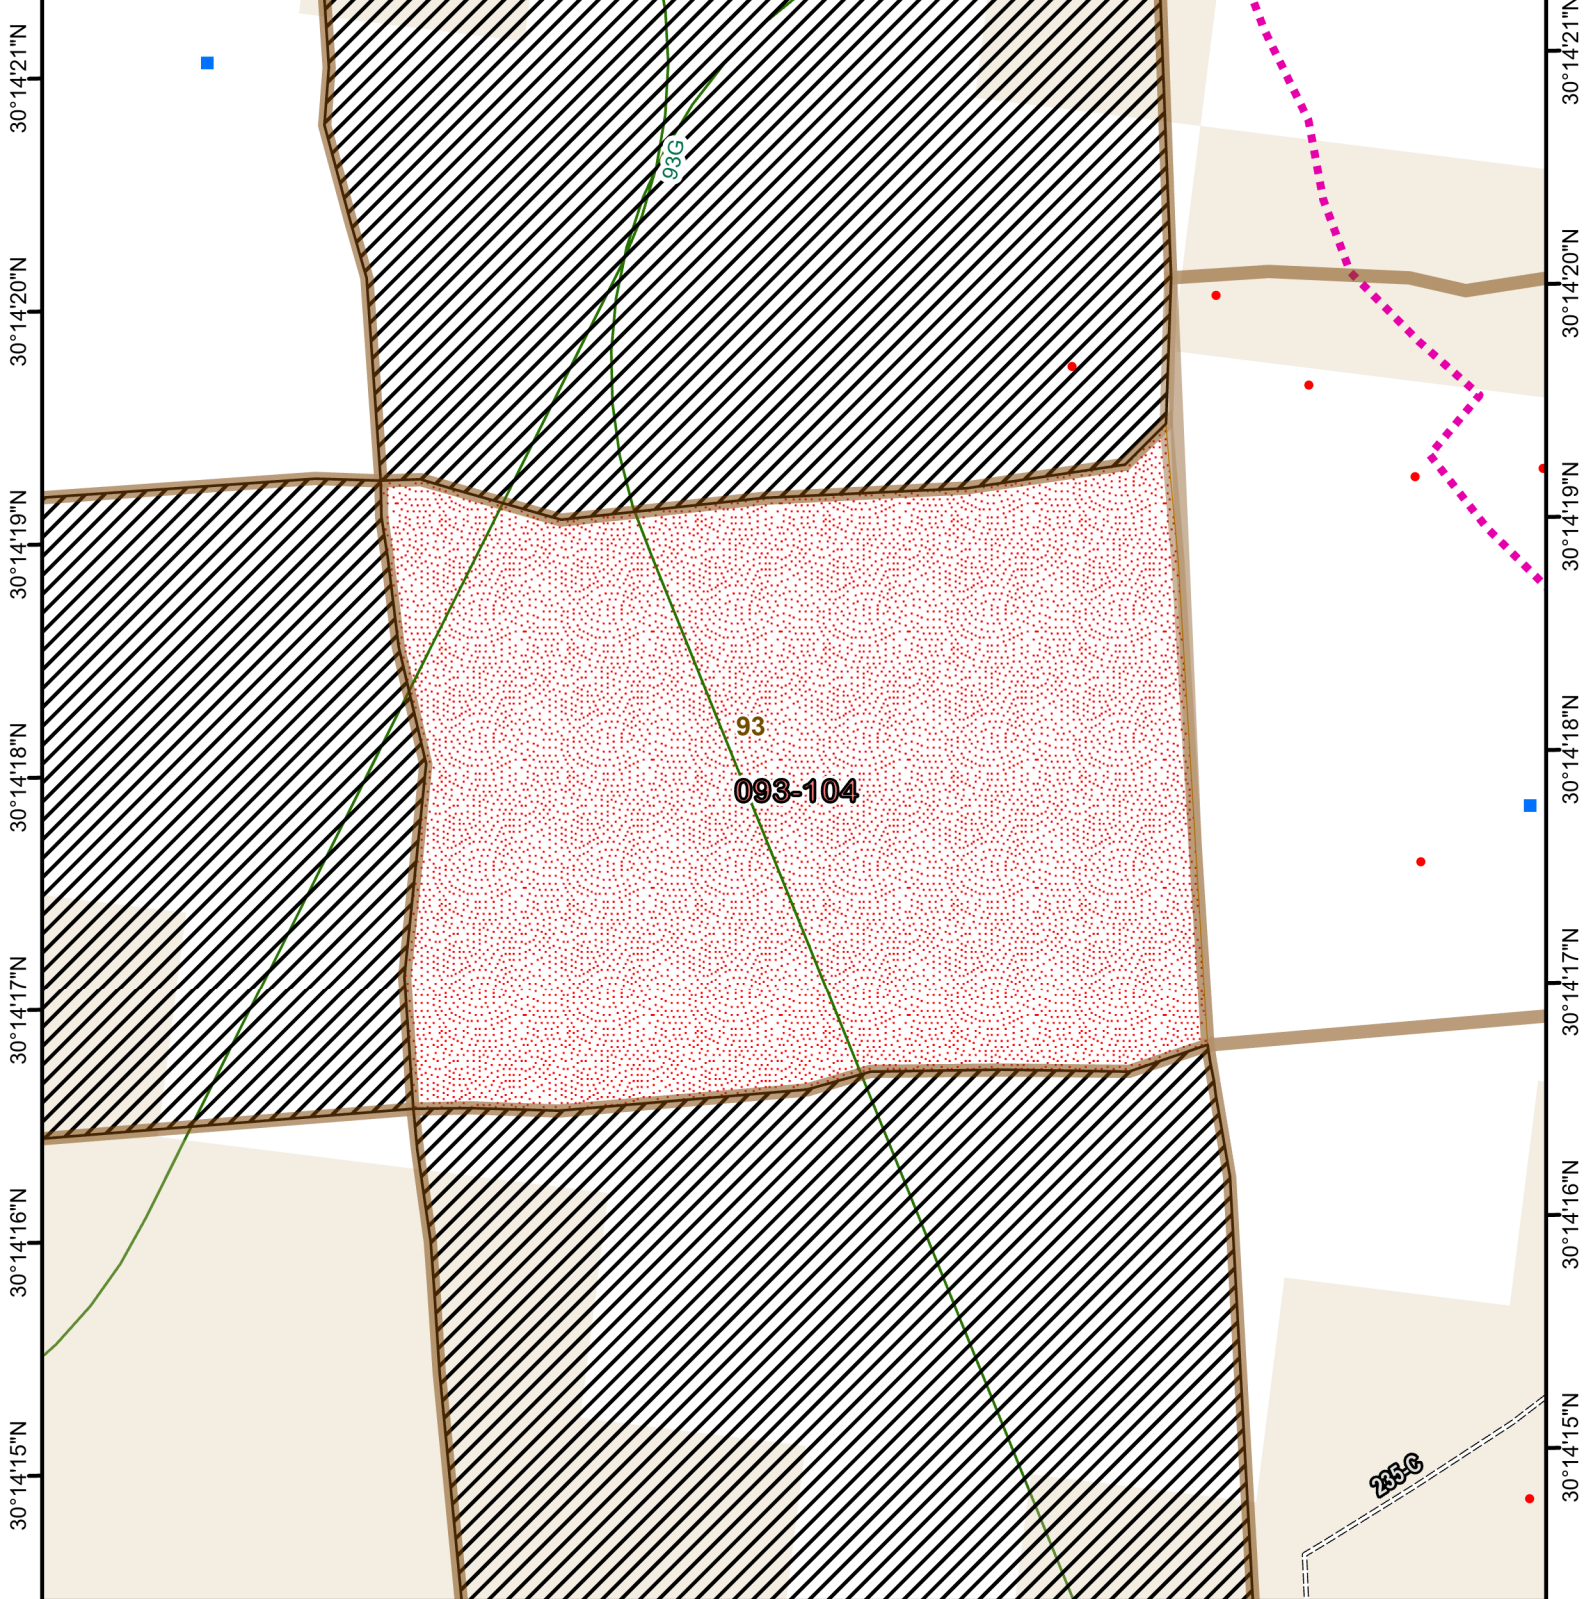

Osceola National Forest Prescribed Fire - RxBurn Map

82°24'37"W 82°24'36"W 82°24'35"W 82°24'34"W 82°24'33"W 82°24'32"W 82°24'31"W 82°24'30"W

Burn Unit: 093-104
 Last Burn Date: 4/2/2018
 FACTS Acres: 2
 SUID: 080504PF04Y24093104

3/14/2024

- FY 24 Planned Rx Burn Unit
- FY24 Completed Rx Burn
- Burn Unit
- Burn Unit Exclusion
- Inholding
- Forest Mgt. Compartment
- RCW Cluster
- RCW Tree Prep
- RCW Tree No Prep
- FNSTrail
- Not burned 1994-2021
- Burned >=1x 1994-2021

0 0.02 0.04 Miles

https://ftp.wildfire.gov/public/incident_specific_data/Fuels/FL_FNF/OSC/

Maps Lie,
Trust But Verify

1:1,000

Osceola National Forest