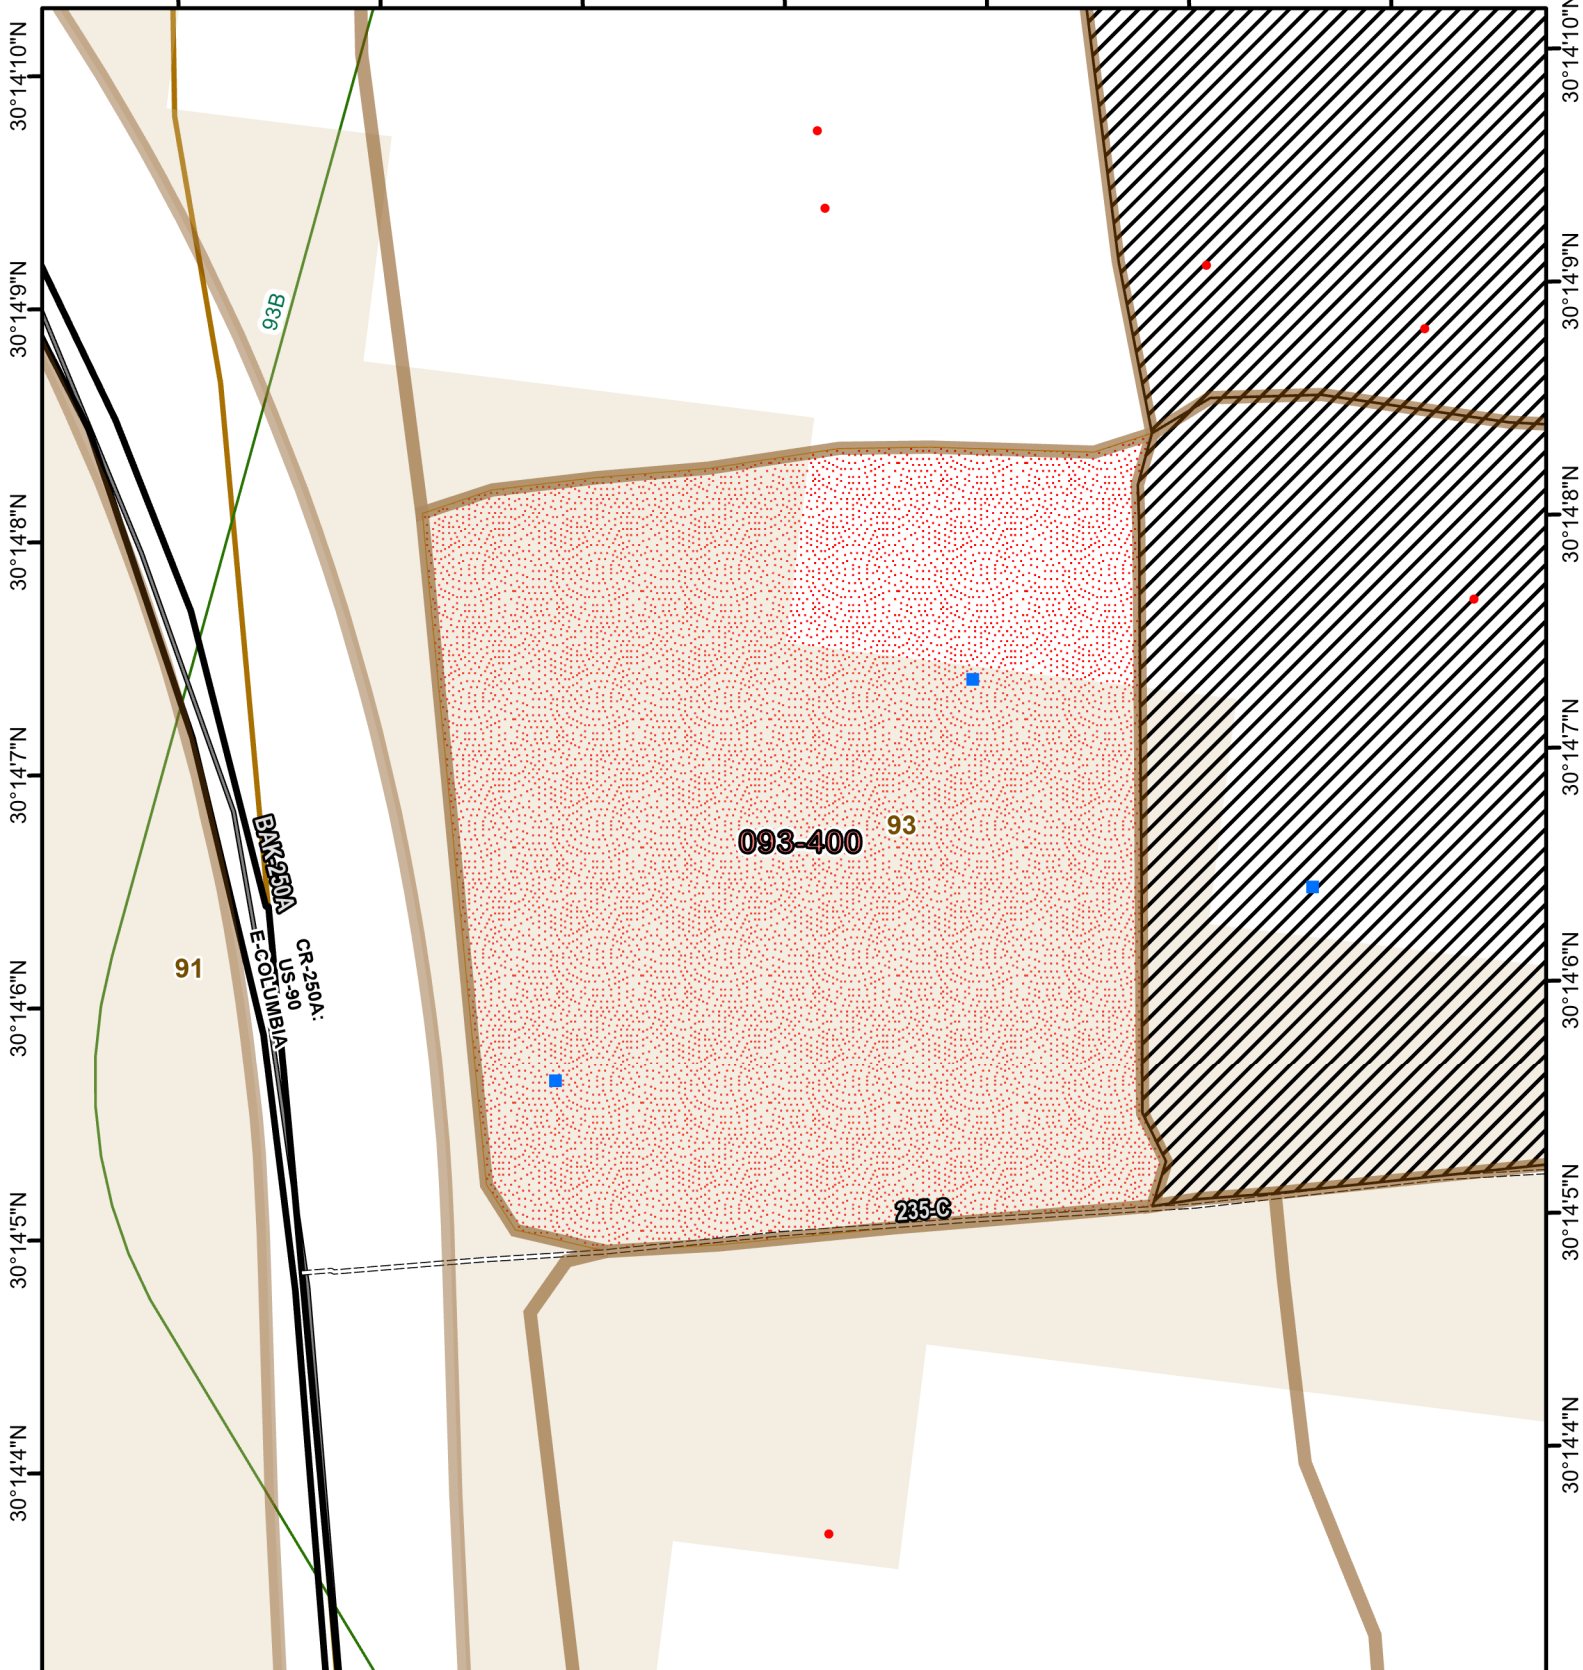

Osceola National Forest Prescribed Fire - RxBurn Map

82°24'47"W 82°24'46"W 82°24'45"W 82°24'44"W 82°24'43"W 82°24'42"W 82°24'41"W

Burn Unit: 093-400

Last Burn Date:
FACTS Acres: 2
SUID: 080504PF04Y24093400

3/14/2024

- FY 24 Planned Rx Burn Unit
- FY24 Completed Rx Burn
- Burn Unit
- Burn Unit Exclusion
- Inholding
- Forest Mgt. Compartment
- RCW Cluster
- RCW Tree Prep
- RCW Tree No Prep
- Not burned 1994-2021
- Burned >=1x 1994-2021

Maps Lie,
Trust But Verify
1:1,000