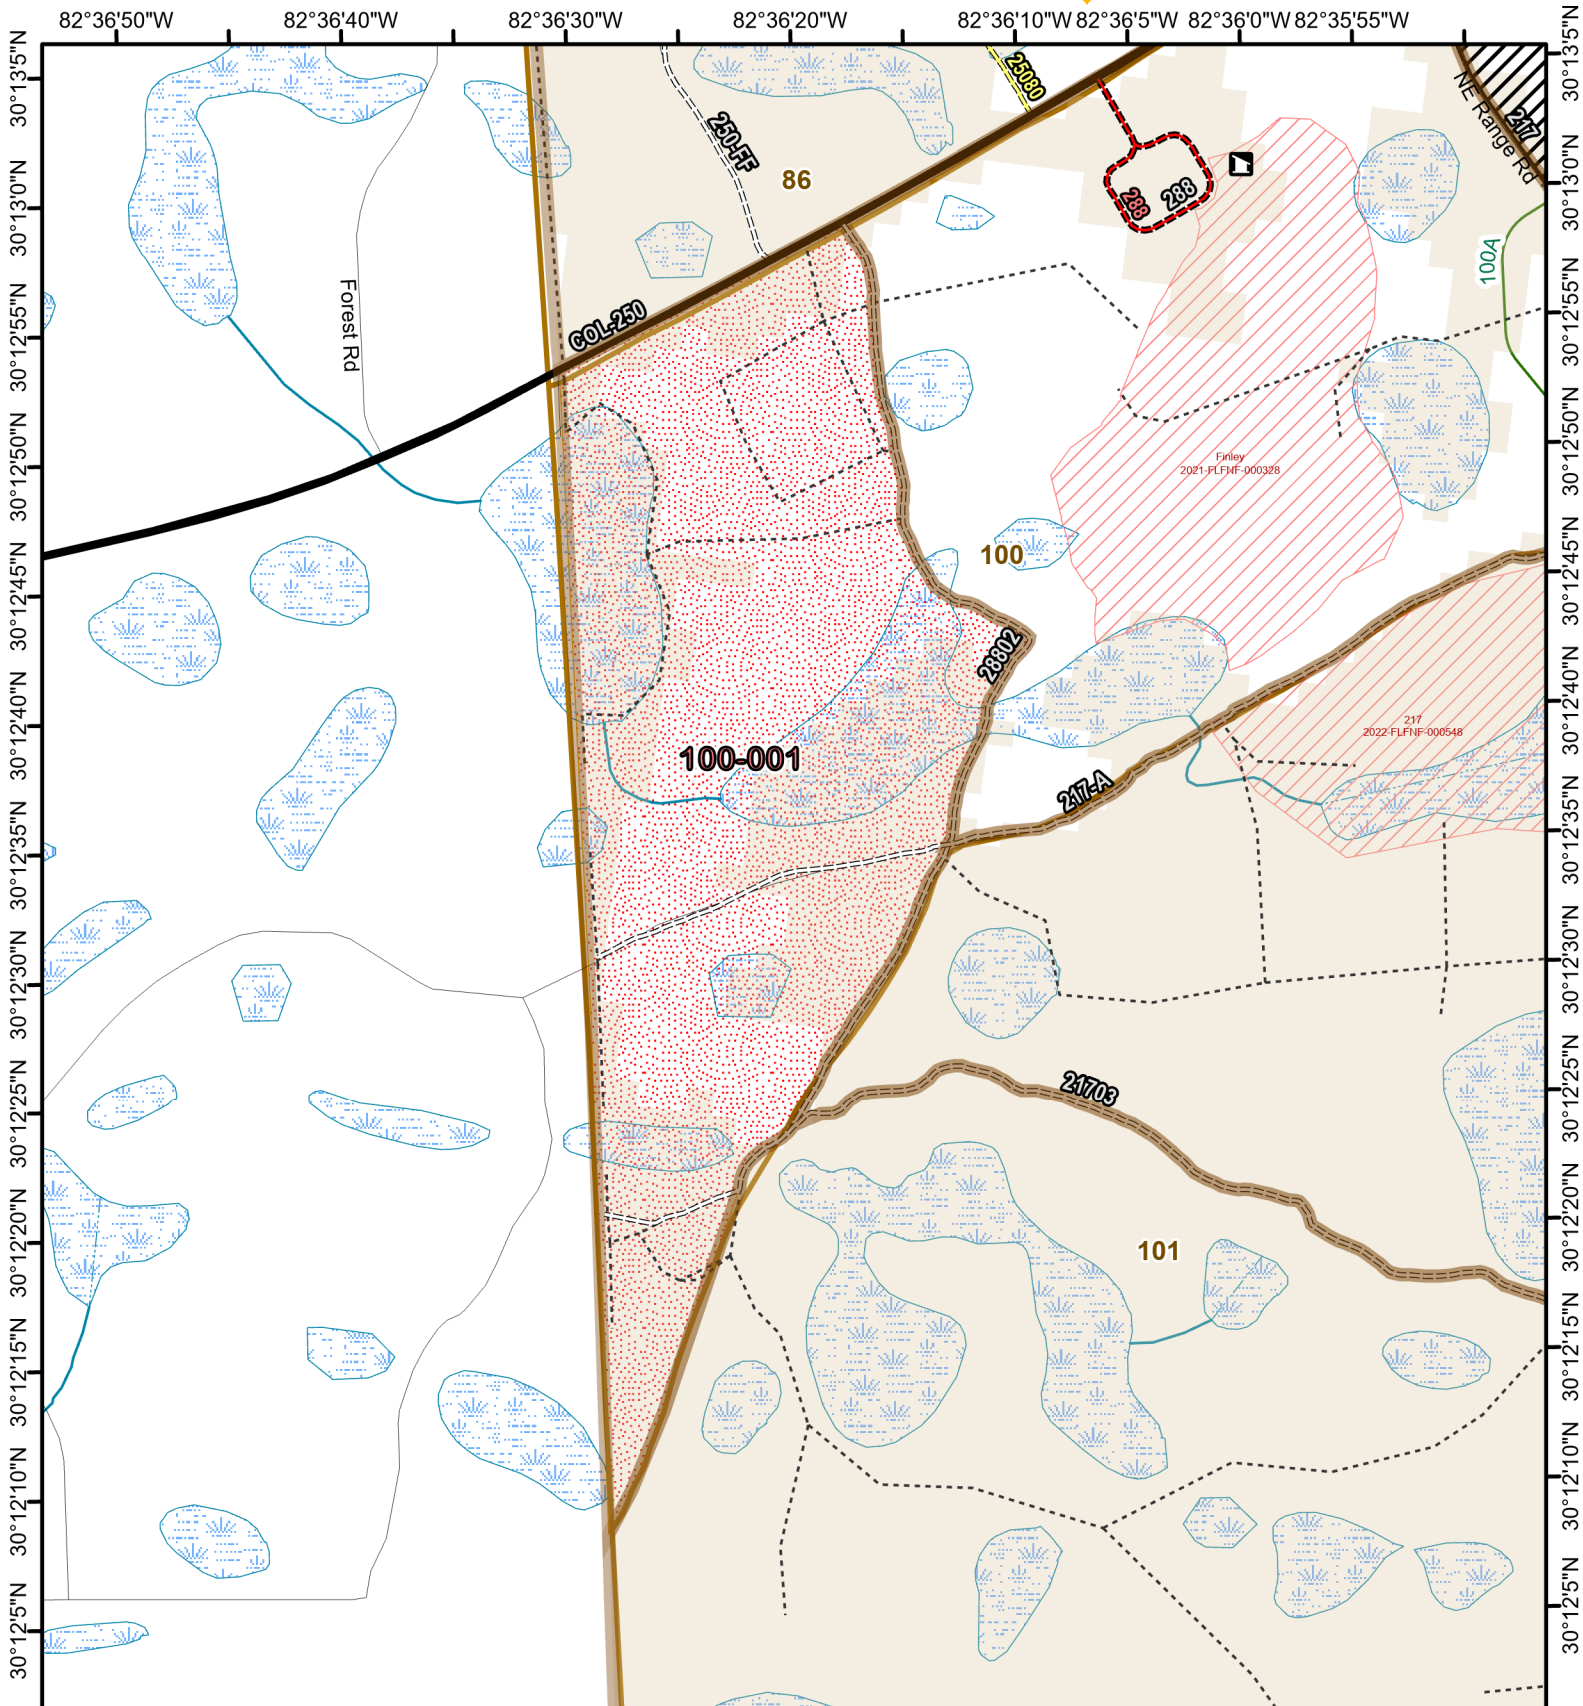

Osceola National Forest Prescribed Fire - RxBurn Map

Burn Unit: 100-001
 Last Burn Date: 2/16/2005
 FACTS Acres: 112
 SUID: 080504PF04Y24100001

3/14/2024

- FY 24 Planned Rx Burn Unit
- FY24 Completed Rx Burn
- Burn Unit
- Burn Unit Exclusion
- Inholding
- Forest Mgt. Compartment
- RCW Cluster
- Wildfire 2018-2023
- Not burned 1994-2021
- Burned >=1x 1994-2021

https://ftp.wildfire.gov/public/incident_specific_data/Fuels/FL_FNF/OSC/

Maps Lie,
Trust But Verify
1:9,000