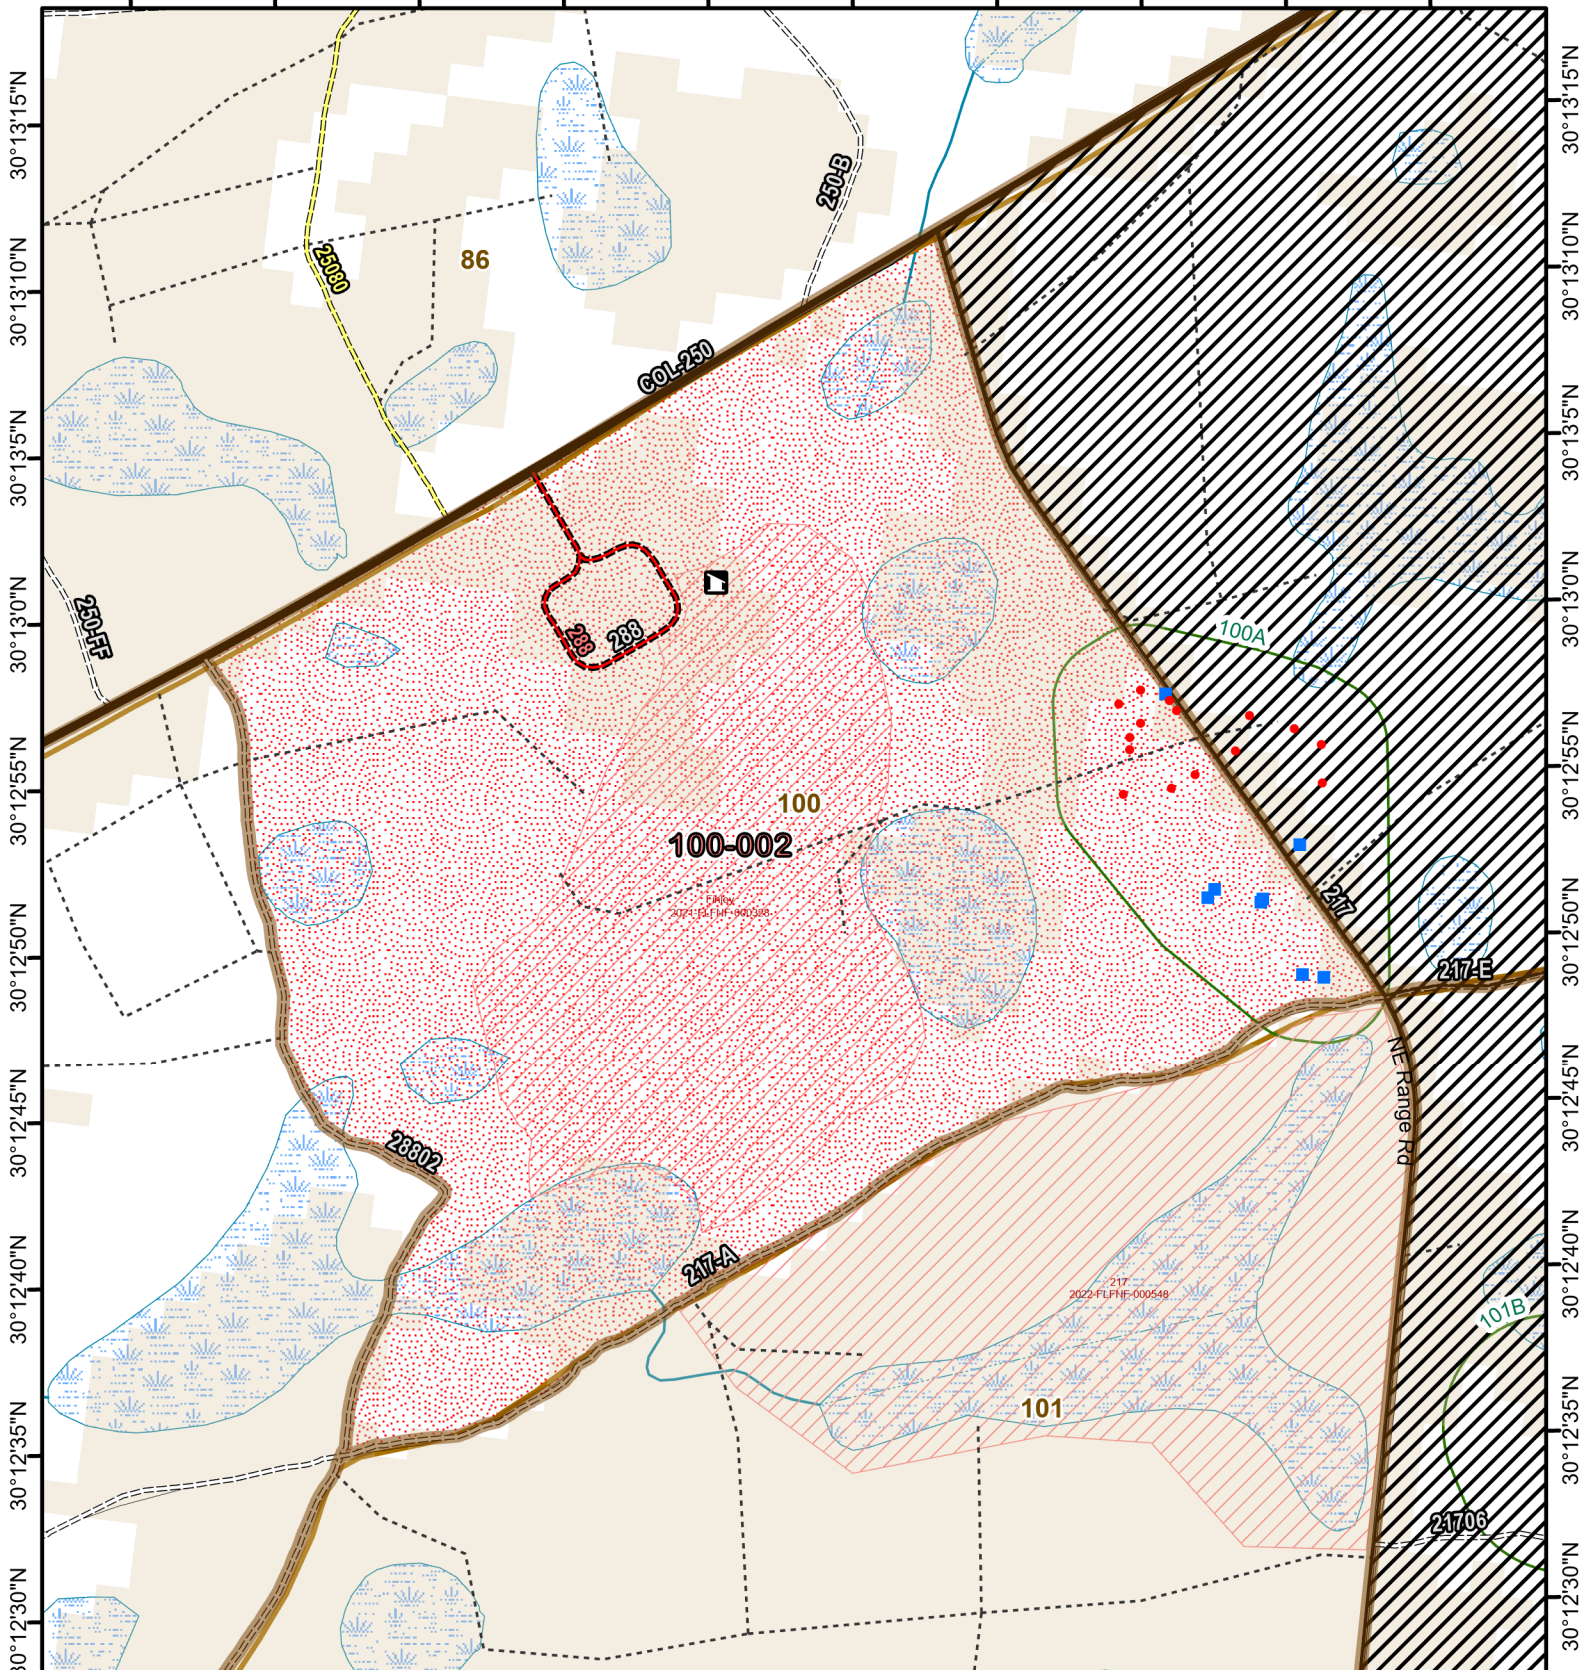

Osceola National Forest Prescribed Fire - RxBurn Map

82°36'20"W 82°36'15"W 82°36'10"W 82°36'5"W 82°36'0"W 82°35'55"W 82°35'50"W 82°35'45"W 82°35'40"W 82°35'35"W

Burn Unit: 100-002
 Last Burn Date: 1/6/2023
 FACTS Acres: 159
 SUID: 080504PF04Y24100002

3/14/2024

- FY 24 Planned Rx Burn Unit
- FY24 Completed Rx Burn
- Burn Unit
- Burn Unit Exclusion
- Inholding
- Forest Mgt. Compartment
- RCW Cluster
- RCW Tree Prep
- RCW Tree No Prep
- Wildfire 2018-2023
- Not burned 1994-2021
- Burned >=1x 1994-2021

0 0.1 0.2 Miles

https://ftp.wildfire.gov/public/incident_specific_data/Fuels/FL_FNF/OSC/

Maps Lie,
Trust But Verify

1:7,000