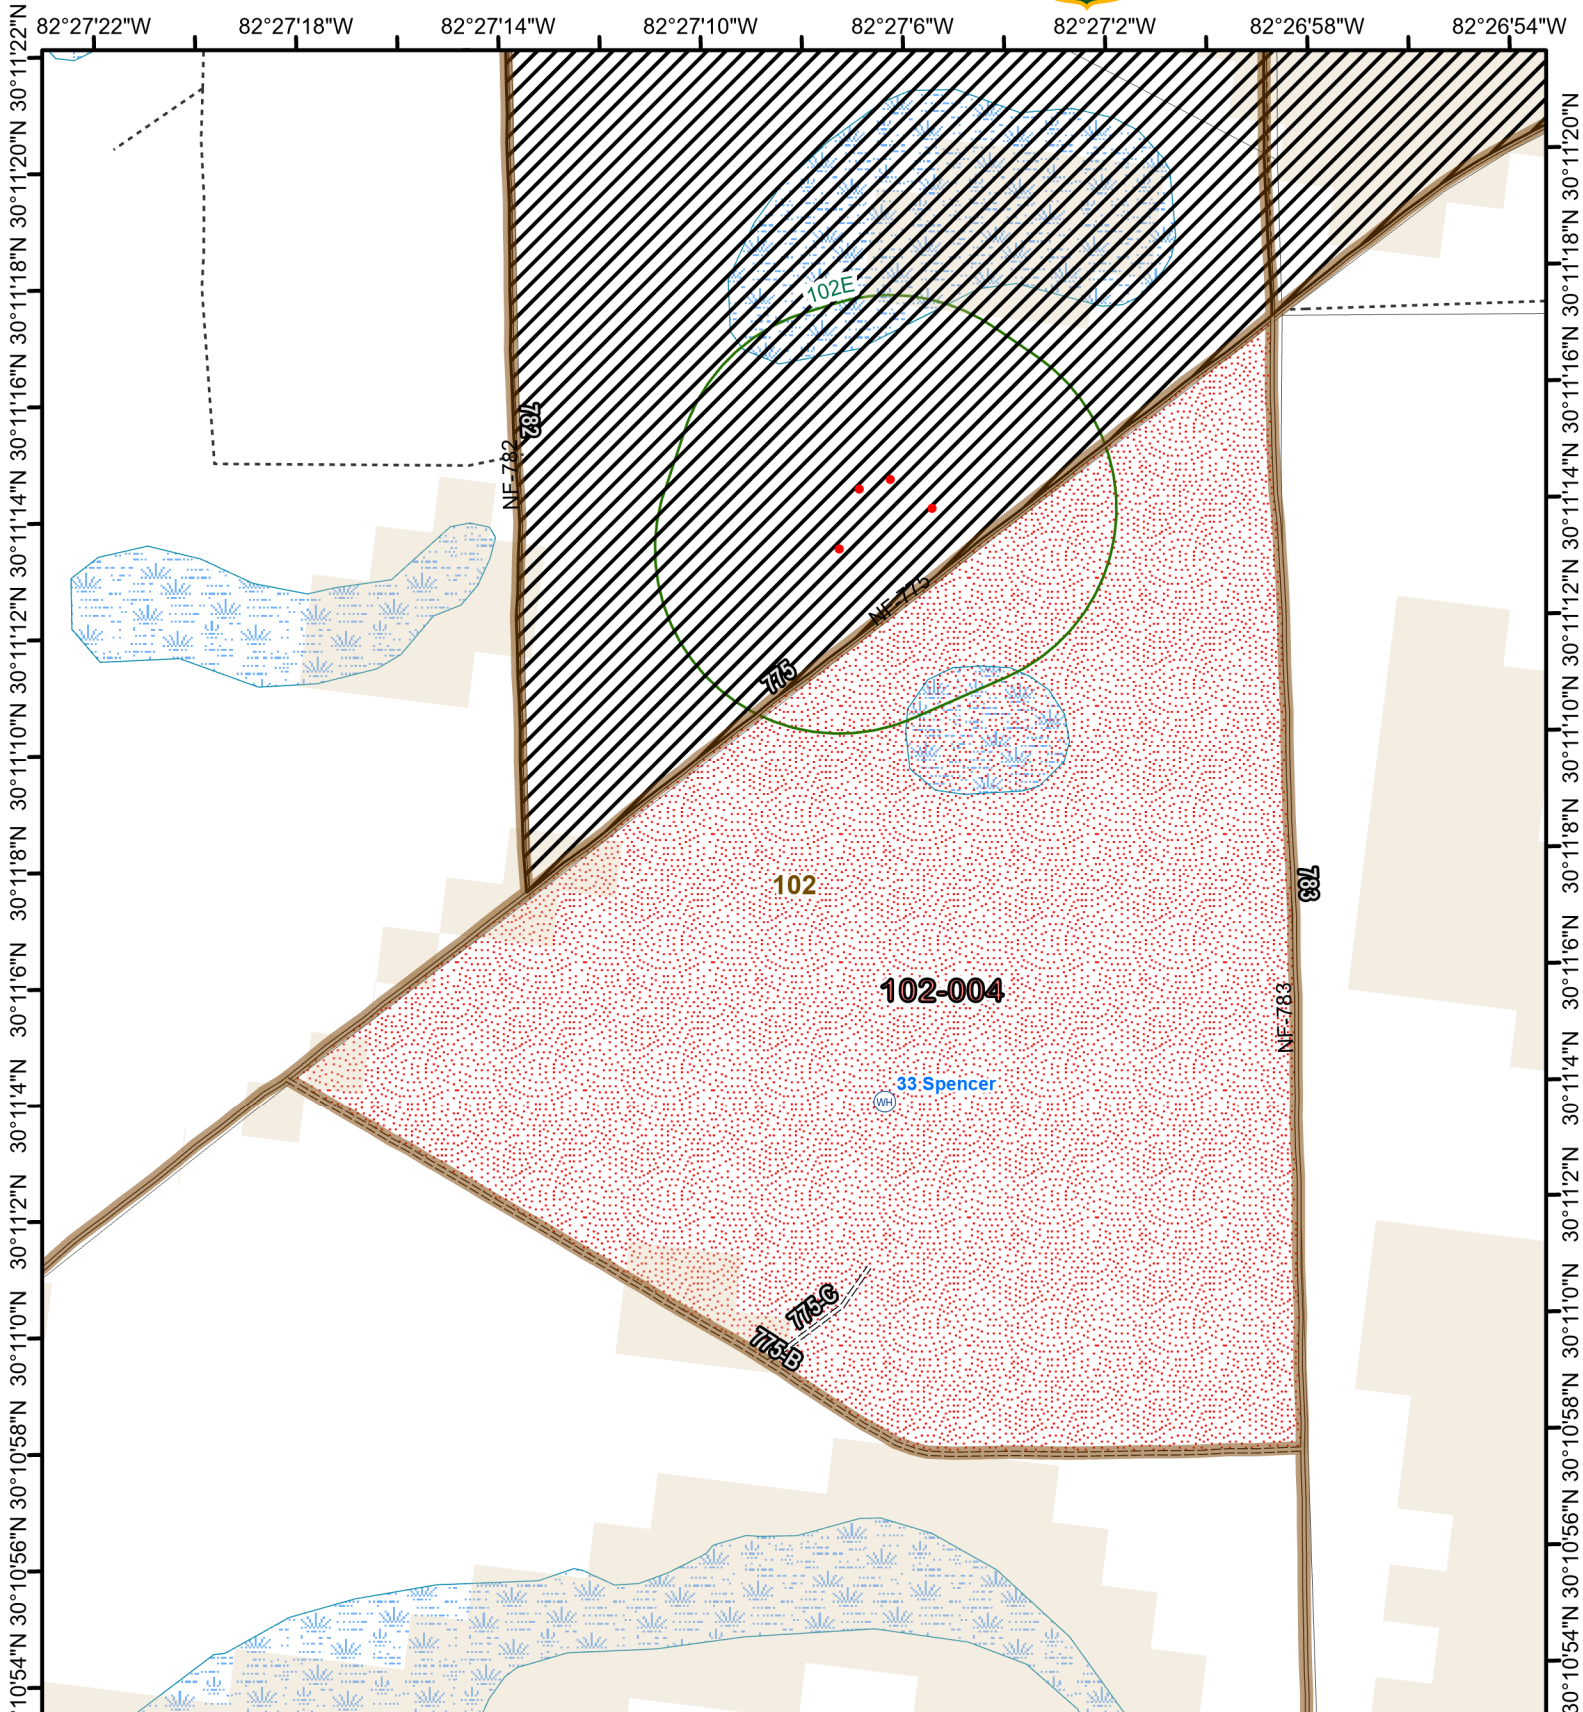

Osceola National Forest Prescribed Fire - RxBurn Map

Burn Unit: 102-004
 Last Burn Date: 2/12/2022
 FACTS Acres: 45
 SUID: 080504PF04Y24102004

3/14/2024

- FY 24 Planned Rx Burn Unit
- FY24 Completed Rx Burn
- Burn Unit
- Burn Unit Exclusion
- Inholding
- Forest Mgt. Compartment
- RCW Cluster
- RCW Tree Prep
- Helispot and Dipsite
- Not burned 1994-2021
- Burned >=1x 1994-2021

https://ftp.wildfire.gov/public/incident_specific_data/Fuels/FL_FNF/OSC/

Maps Lie,
Trust But Verify
1:4,000