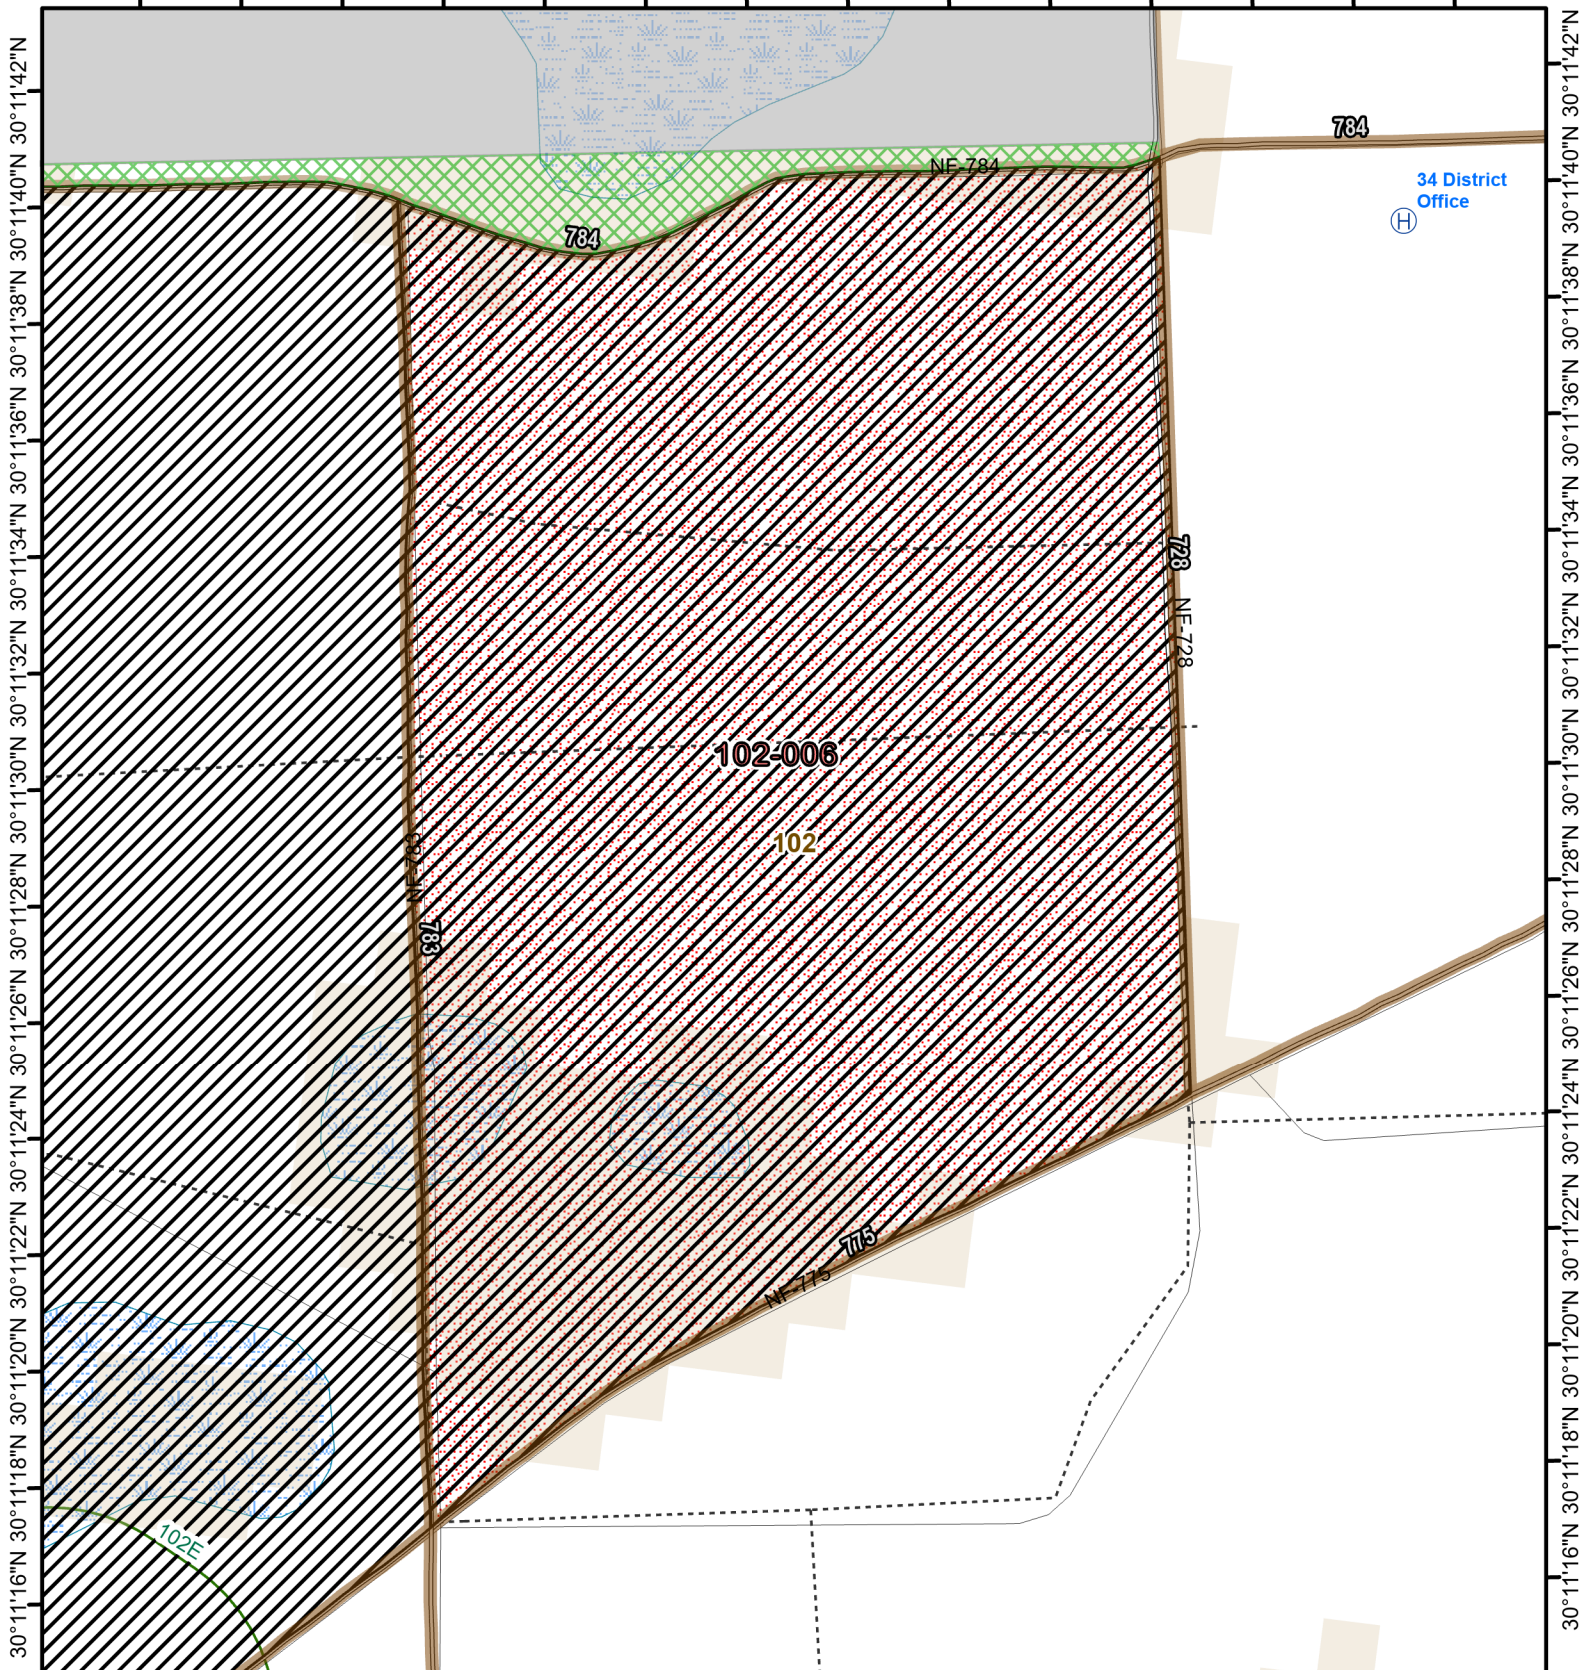

Osceola National Forest Prescribed Fire - RxBurn Map

82°27'4"W 82°27'0"W 82°26'56"W 82°26'52"W 82°26'48"W 82°26'44"W 82°26'40"W

Burn Unit: 102-006

Last Burn Date: 2/2/2024

FACTS Acres: 58

SUID: 080504PF04Y24102006

3/14/2024

- FY 24 Planned Rx Burn Unit
- FY24 Completed Rx Burn
- Burn Unit
- Burn Unit Exclusion
- Inholding
- Forest Mgt. Compartment
- RCW Cluster
- Helispot
- Not burned 1994-2021
- Burned >=1x 1994-2021

0 0.08 0.16 Miles

https://ftp.wildfire.gov/public/incident_specific_data/Fuels/FL_FNF/OSC/

Maps Lie,
Trust But Verify

1:4,000

Osceola National Forest