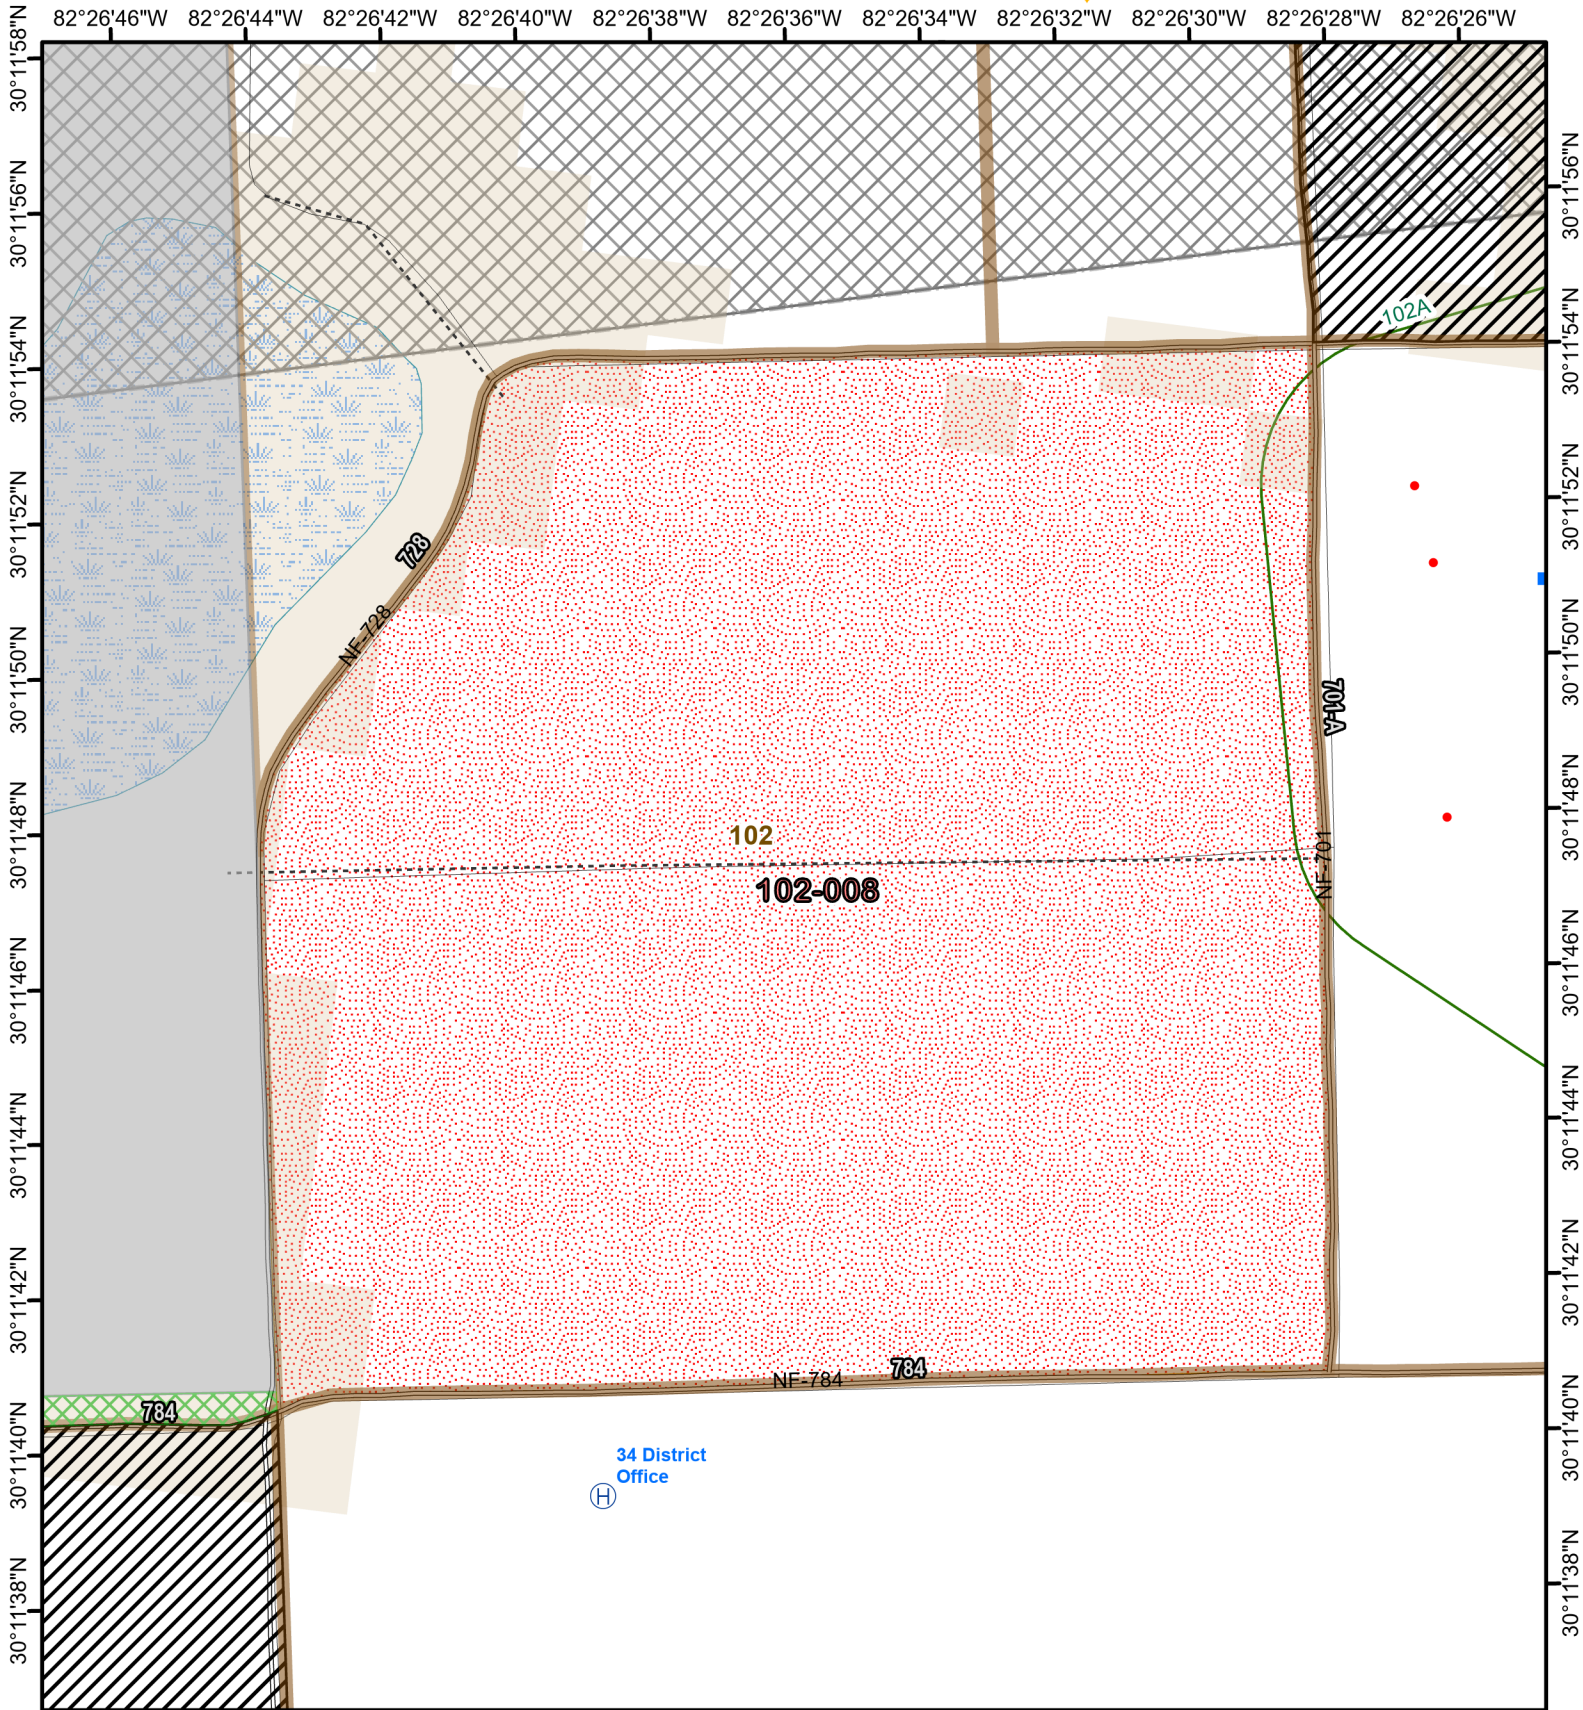

Osceola National Forest Prescribed Fire - RxBurn Map

Burn Unit: 102-008
 Last Burn Date: 3/6/2023
 FACTS Acres: 40
 SUID: 080504PF04Y24102008

3/14/2024

- FY 24 Planned Rx Burn Unit
- RCW Cluster
- FY24 Completed Rx Burn
- RCW Tree Prep
- Burn Unit
- RCW Tree No Prep
- Burn Unit Exclusion
- Helispot
- Inholding
- Not burned 1994-2021
- Forest Mgt. Compartment
- Burned >=1x 1994-2021
- Smoke Sensitive Buffer

https://ftp.wildfire.gov/public/incident_specific_data/Fuels/FL_FNF/OSC/

Maps Lie,
Trust But Verify

1:3,000