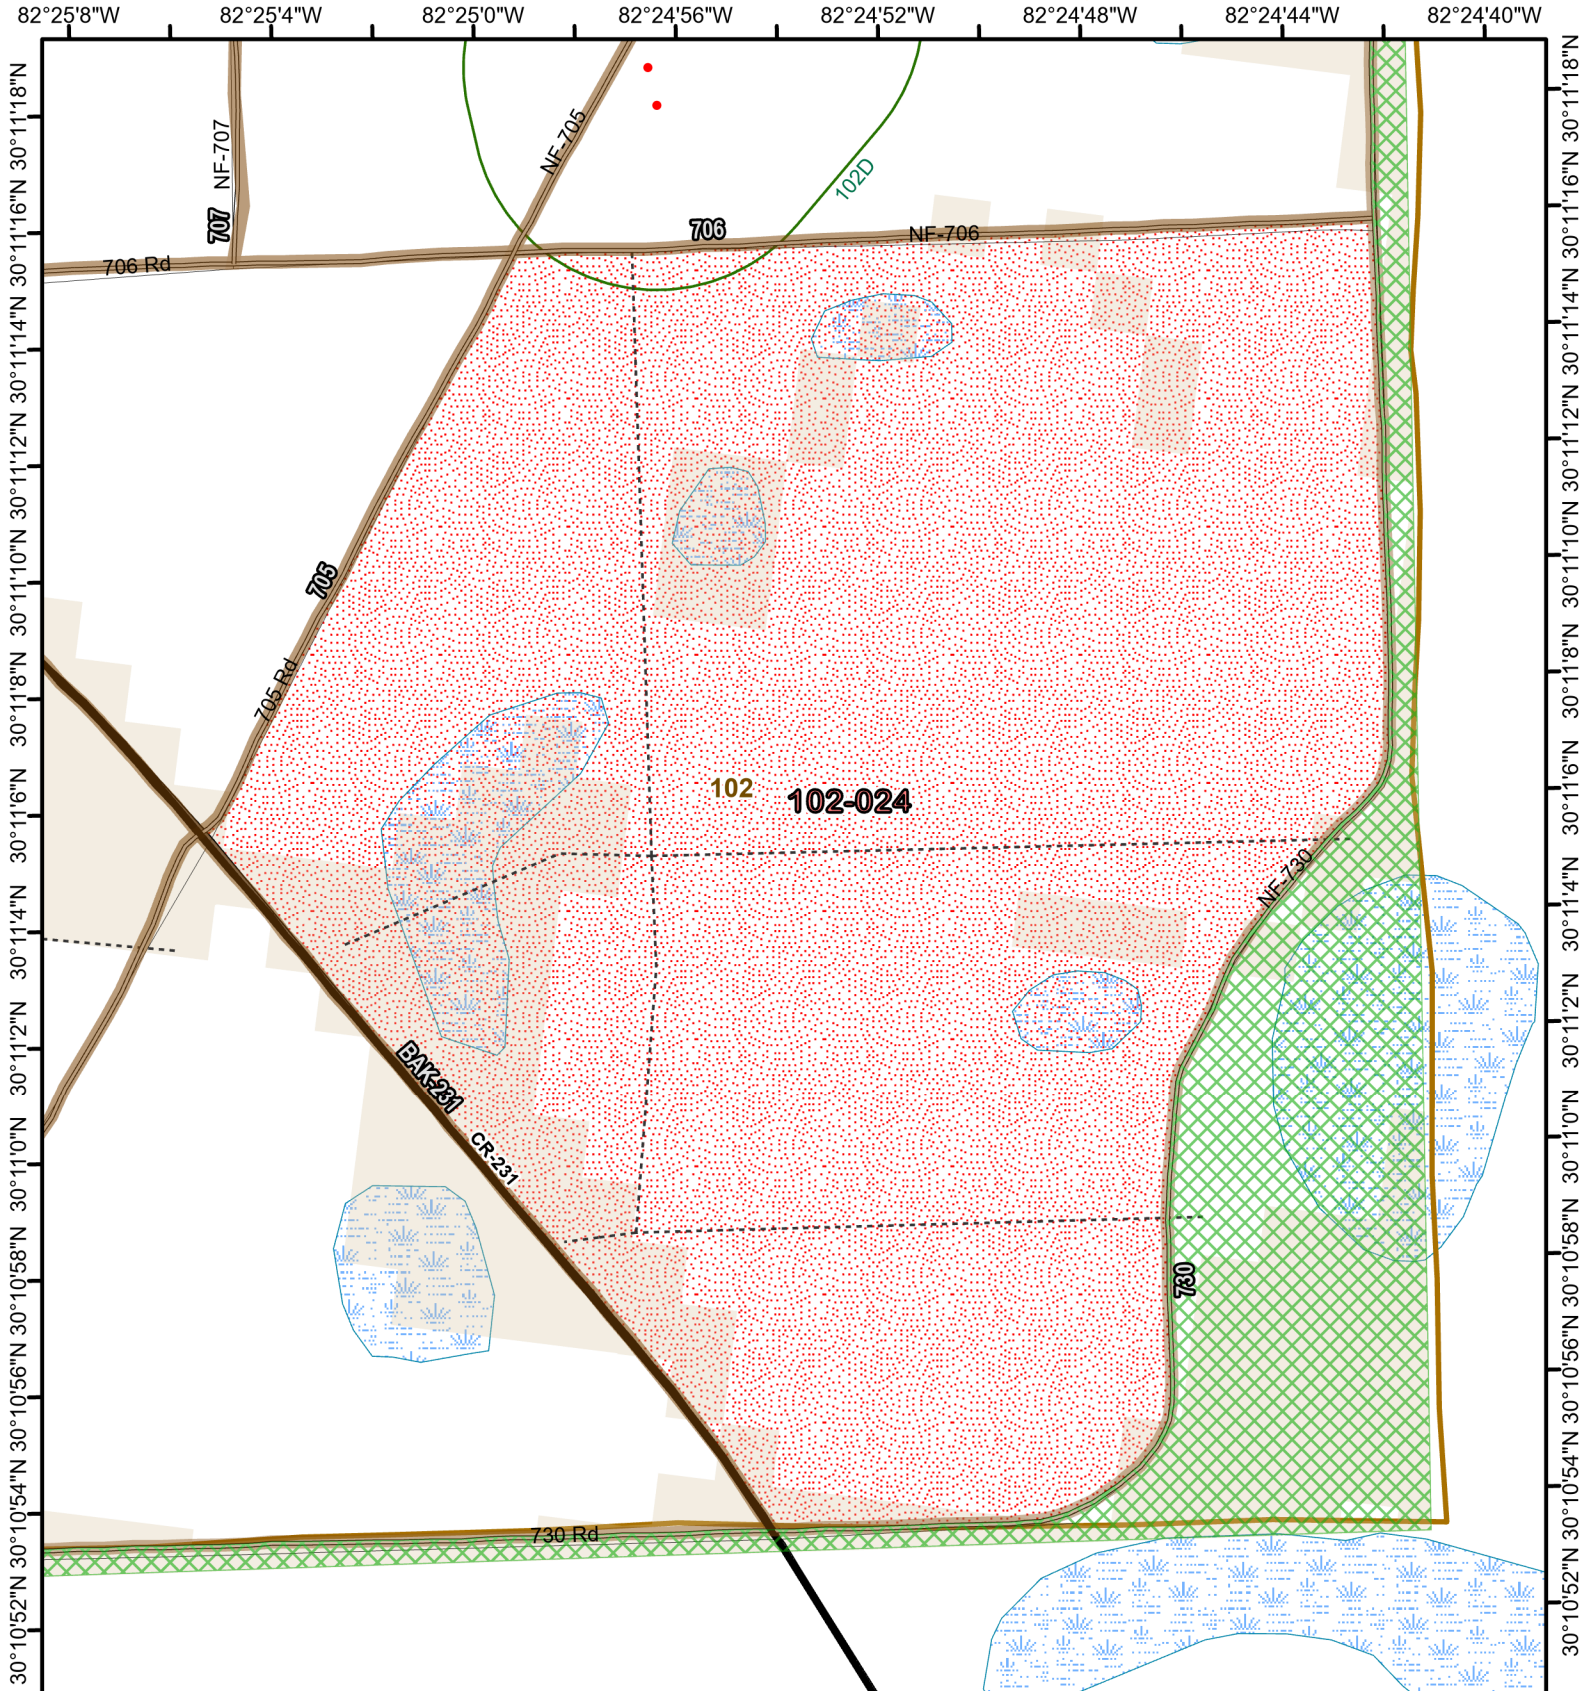

# Osceola National Forest Prescribed Fire - RxBurn Map

## Burn Unit: 102-024

Last Burn Date: 2/1/2016

FACTS Acres: 75

SUID: 080504PF04Y24102024

3/14/2024

- FY 24 Planned Rx Burn Unit
- RCW Cluster
- Burn Unit
- RCW Tree Prep
- Burn Unit Exclusion
- Not burned 1994-2021
- Inholding
- Burned >=1x 1994-2021
- Forest Mgt. Compartment

[https://ftp.wildfire.gov/public/incident\\_specific\\_data/Fuels/FL\\_FNF/OSC/](https://ftp.wildfire.gov/public/incident_specific_data/Fuels/FL_FNF/OSC/)

Maps Lie,  
Trust But Verify

1:4,000

Osceola National Forest