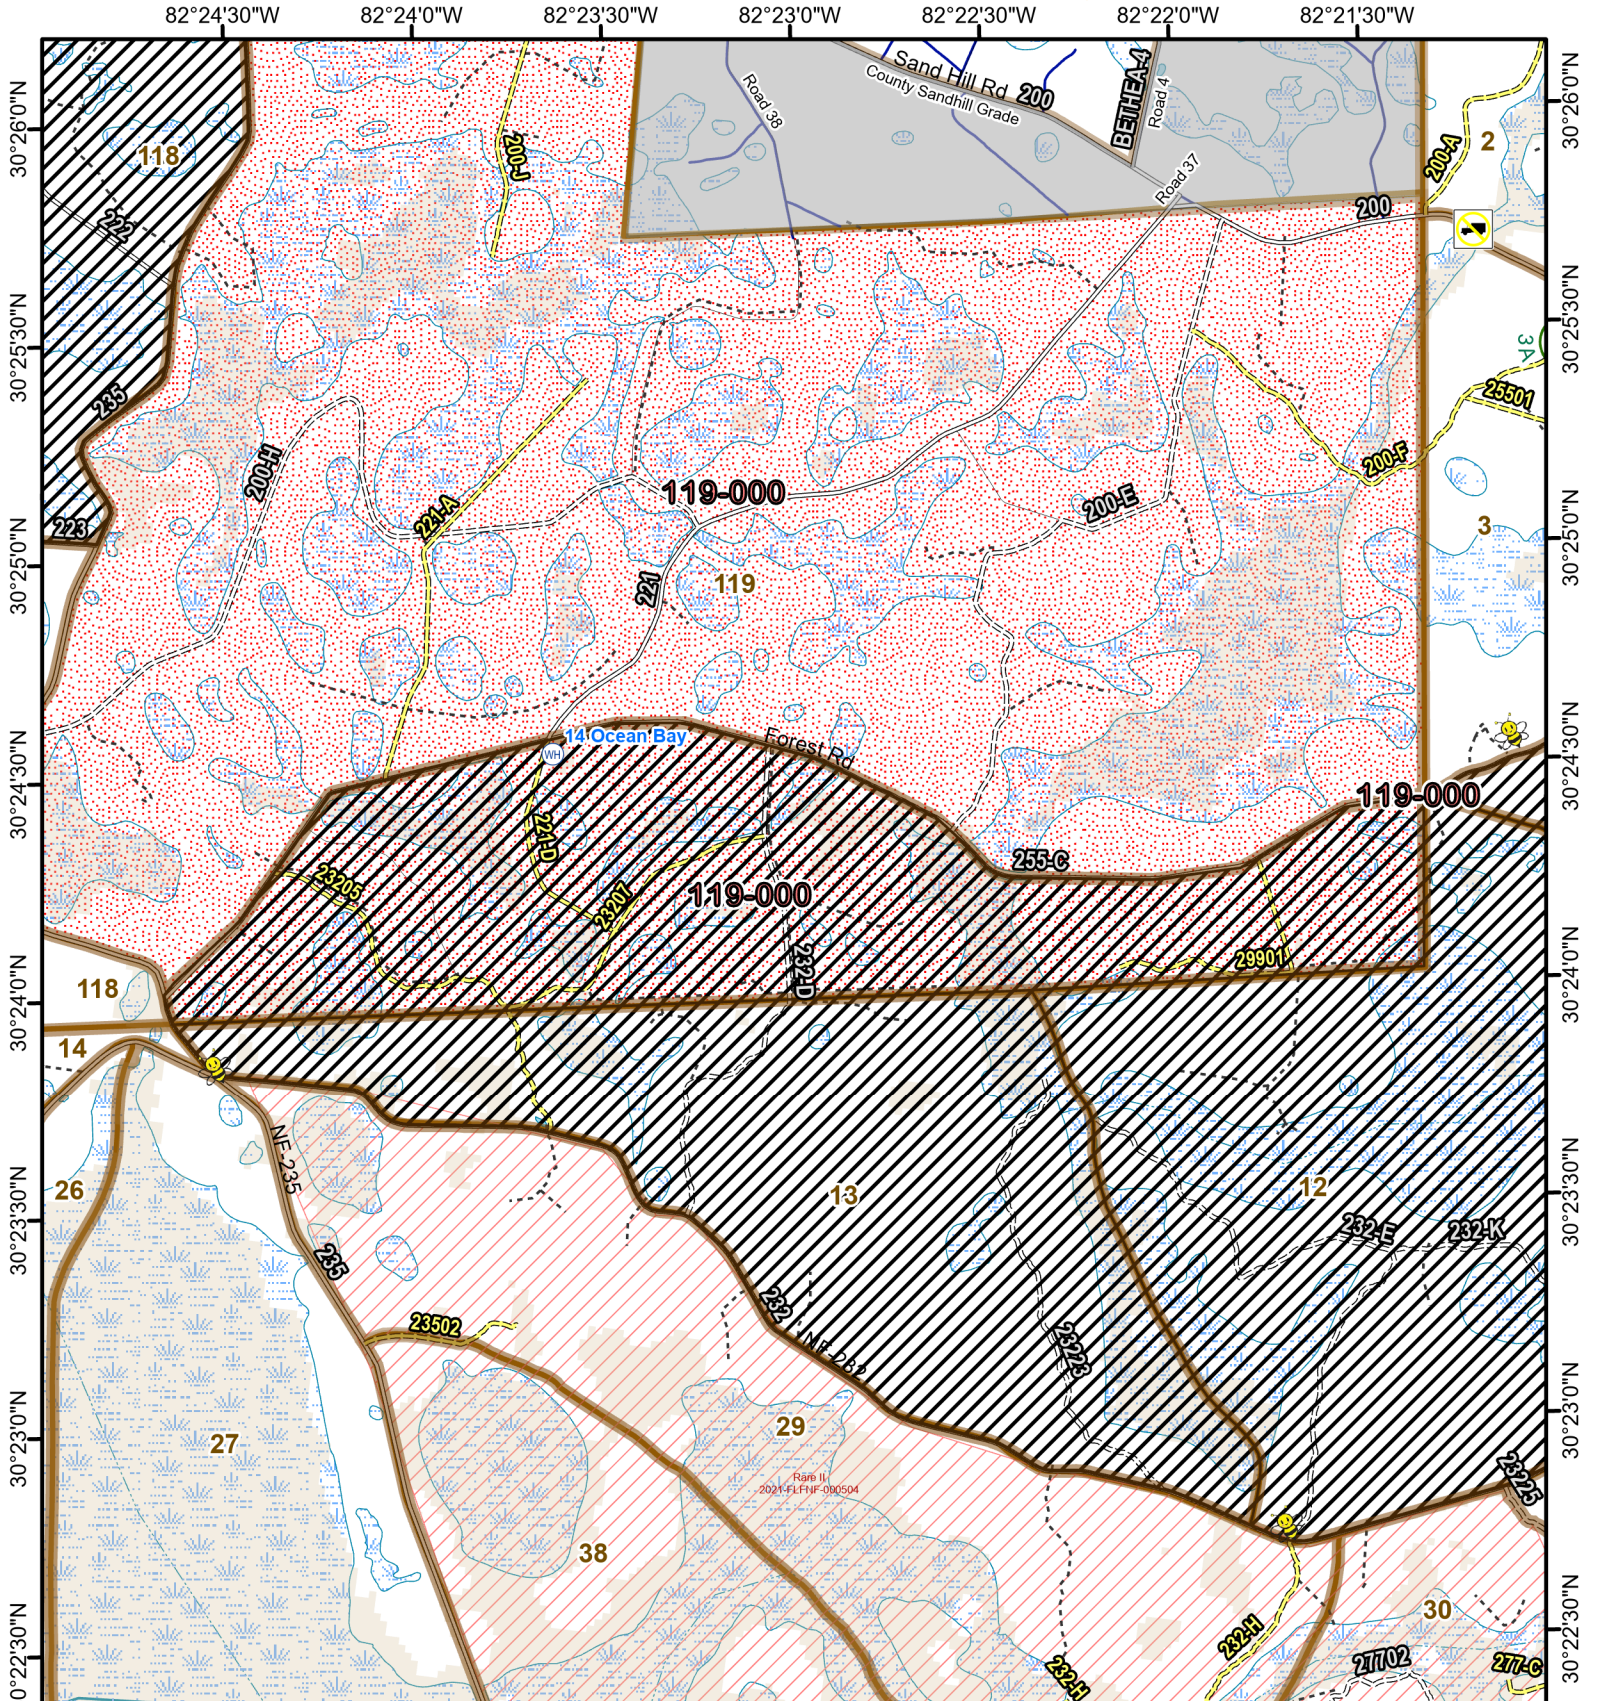

Osceola National Forest Prescribed Fire - RxBurn Map

Burn Unit: 119-000
 Last Burn Date: 2/28/2024
 FACTS Acres: 1034
 SUID: 080504PF04Y24119000

3/14/2024

- FY 24 Planned Rx Burn Unit
- FY24 Completed Rx Burn
- Burn Unit
- Burn Unit Exclusion
- Inholding
- Forest Mgt. Compartment
- RCW Cluster
- Helispot and Dipsite
- Apiary
- Bridge (19 ton)
- Wildfire 2018-2023
- Not burned 1994-2021
- Burned >=1x 1994-2021

0 0.65 1.3 Miles

https://ftp.wildfire.gov/public/incident_specific_data/Fuels/FL_FNF/OSC/

Maps Lie,
Trust But Verify

1:32,000

Osceola National Forest