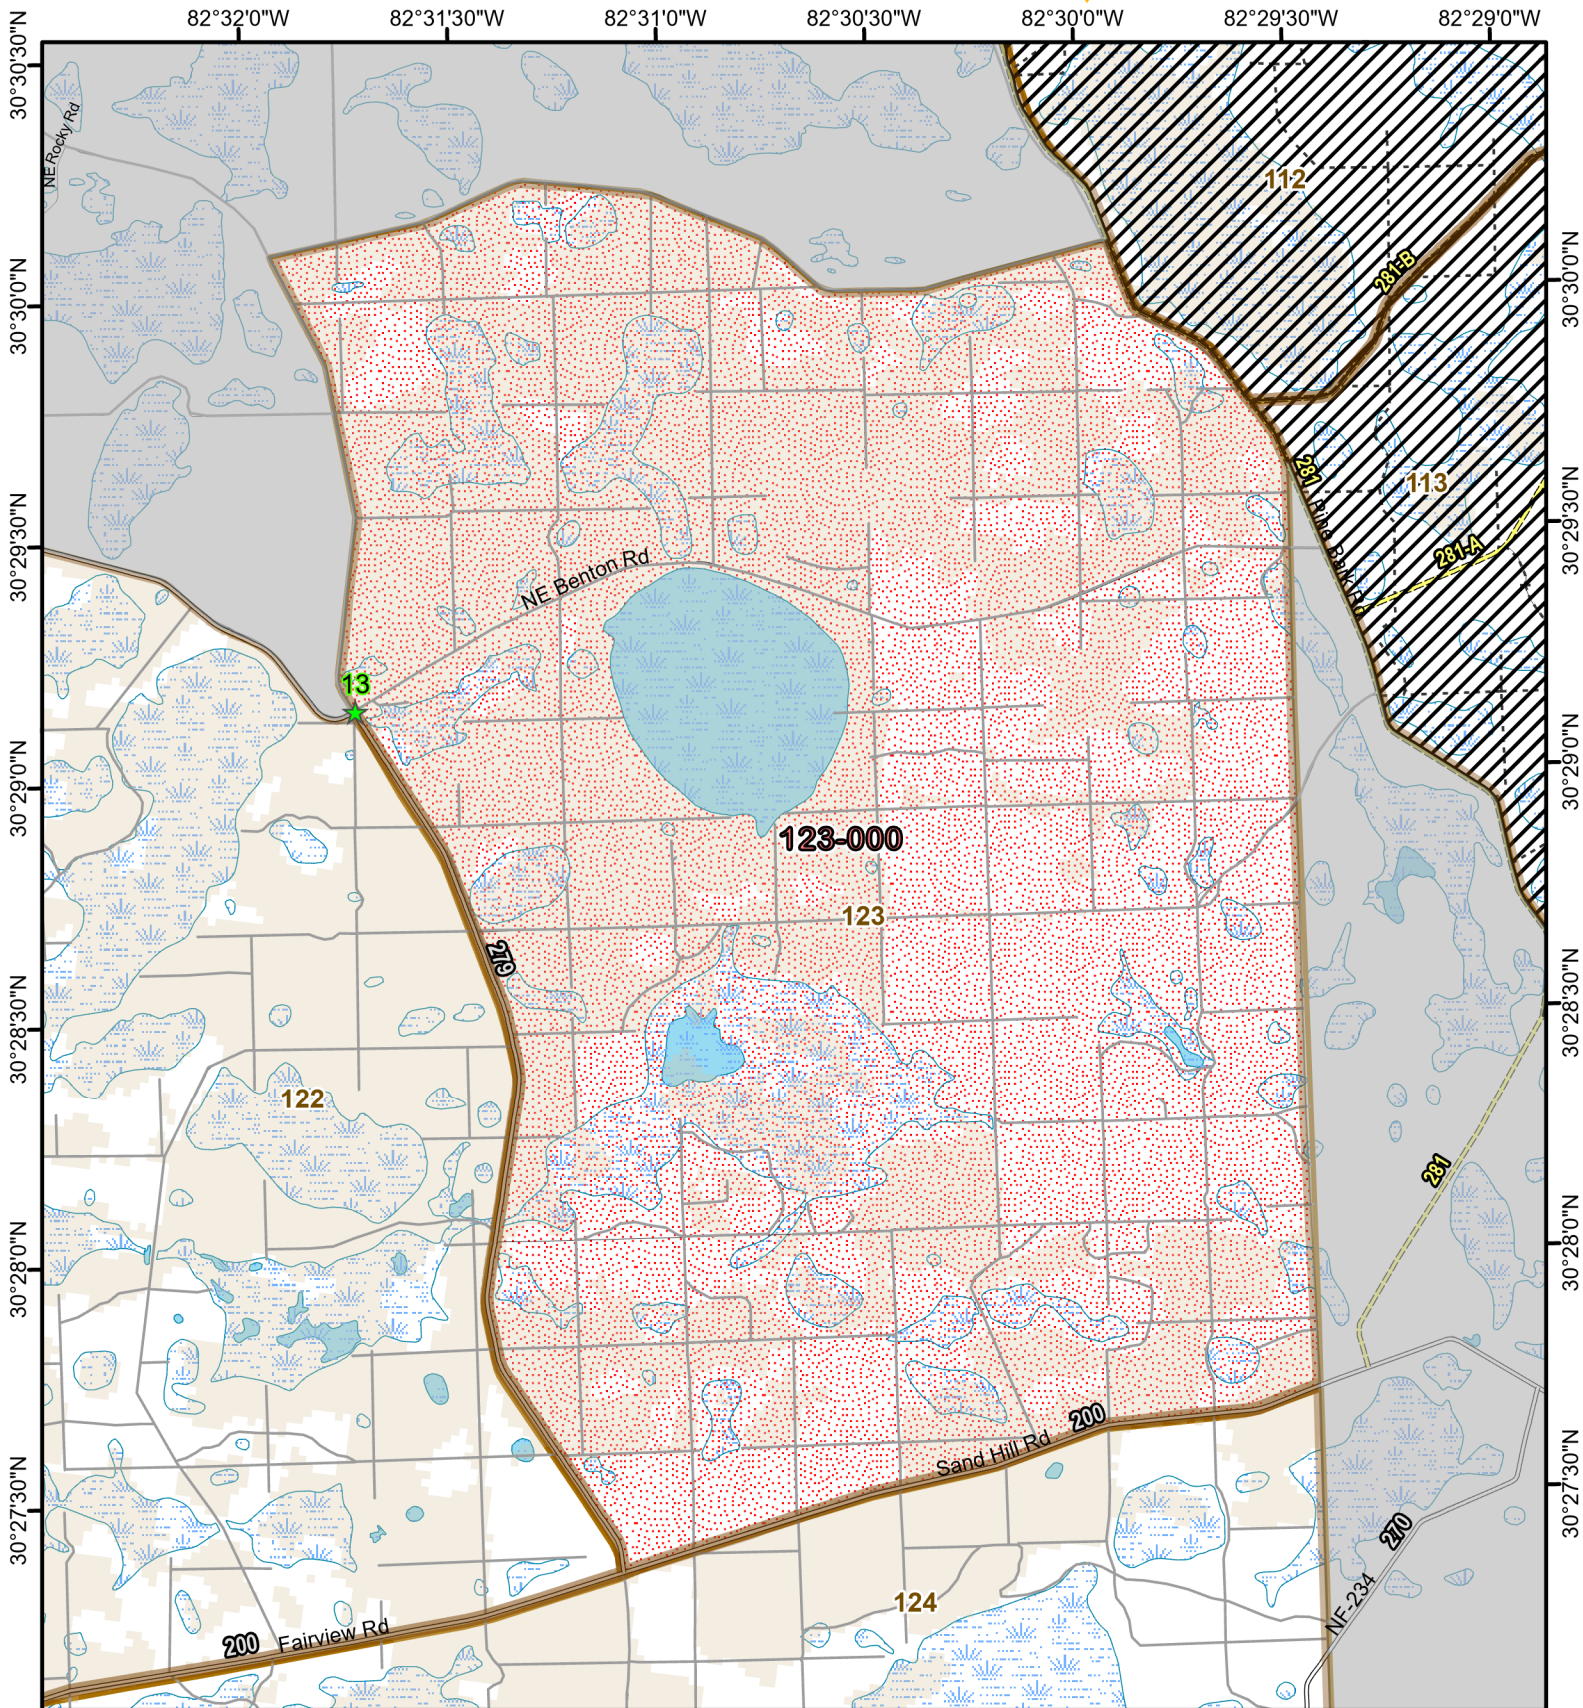

# Osceola National Forest Prescribed Fire - RxBurn Map

## Burn Unit: 123-000

Last Burn Date:  
 FACTS Acres: 3866  
 SUID: 080504PF04Y24123000

3/14/2024

- FY 24 Planned Rx Burn Unit
- FY24 Completed Rx Burn
- Burn Unit
- Burn Unit Exclusion
- Inholding
- Forest Mgt. Compartment
- Drop Point
- Not burned 1994-2021
- Burned >=1x 1994-2021

[https://ftp.wildfire.gov/public/incident\\_specific\\_data/Fuels/FL\\_FNF/OSC/](https://ftp.wildfire.gov/public/incident_specific_data/Fuels/FL_FNF/OSC/)

Maps Lie,  
 Trust But Verify

1:29,000