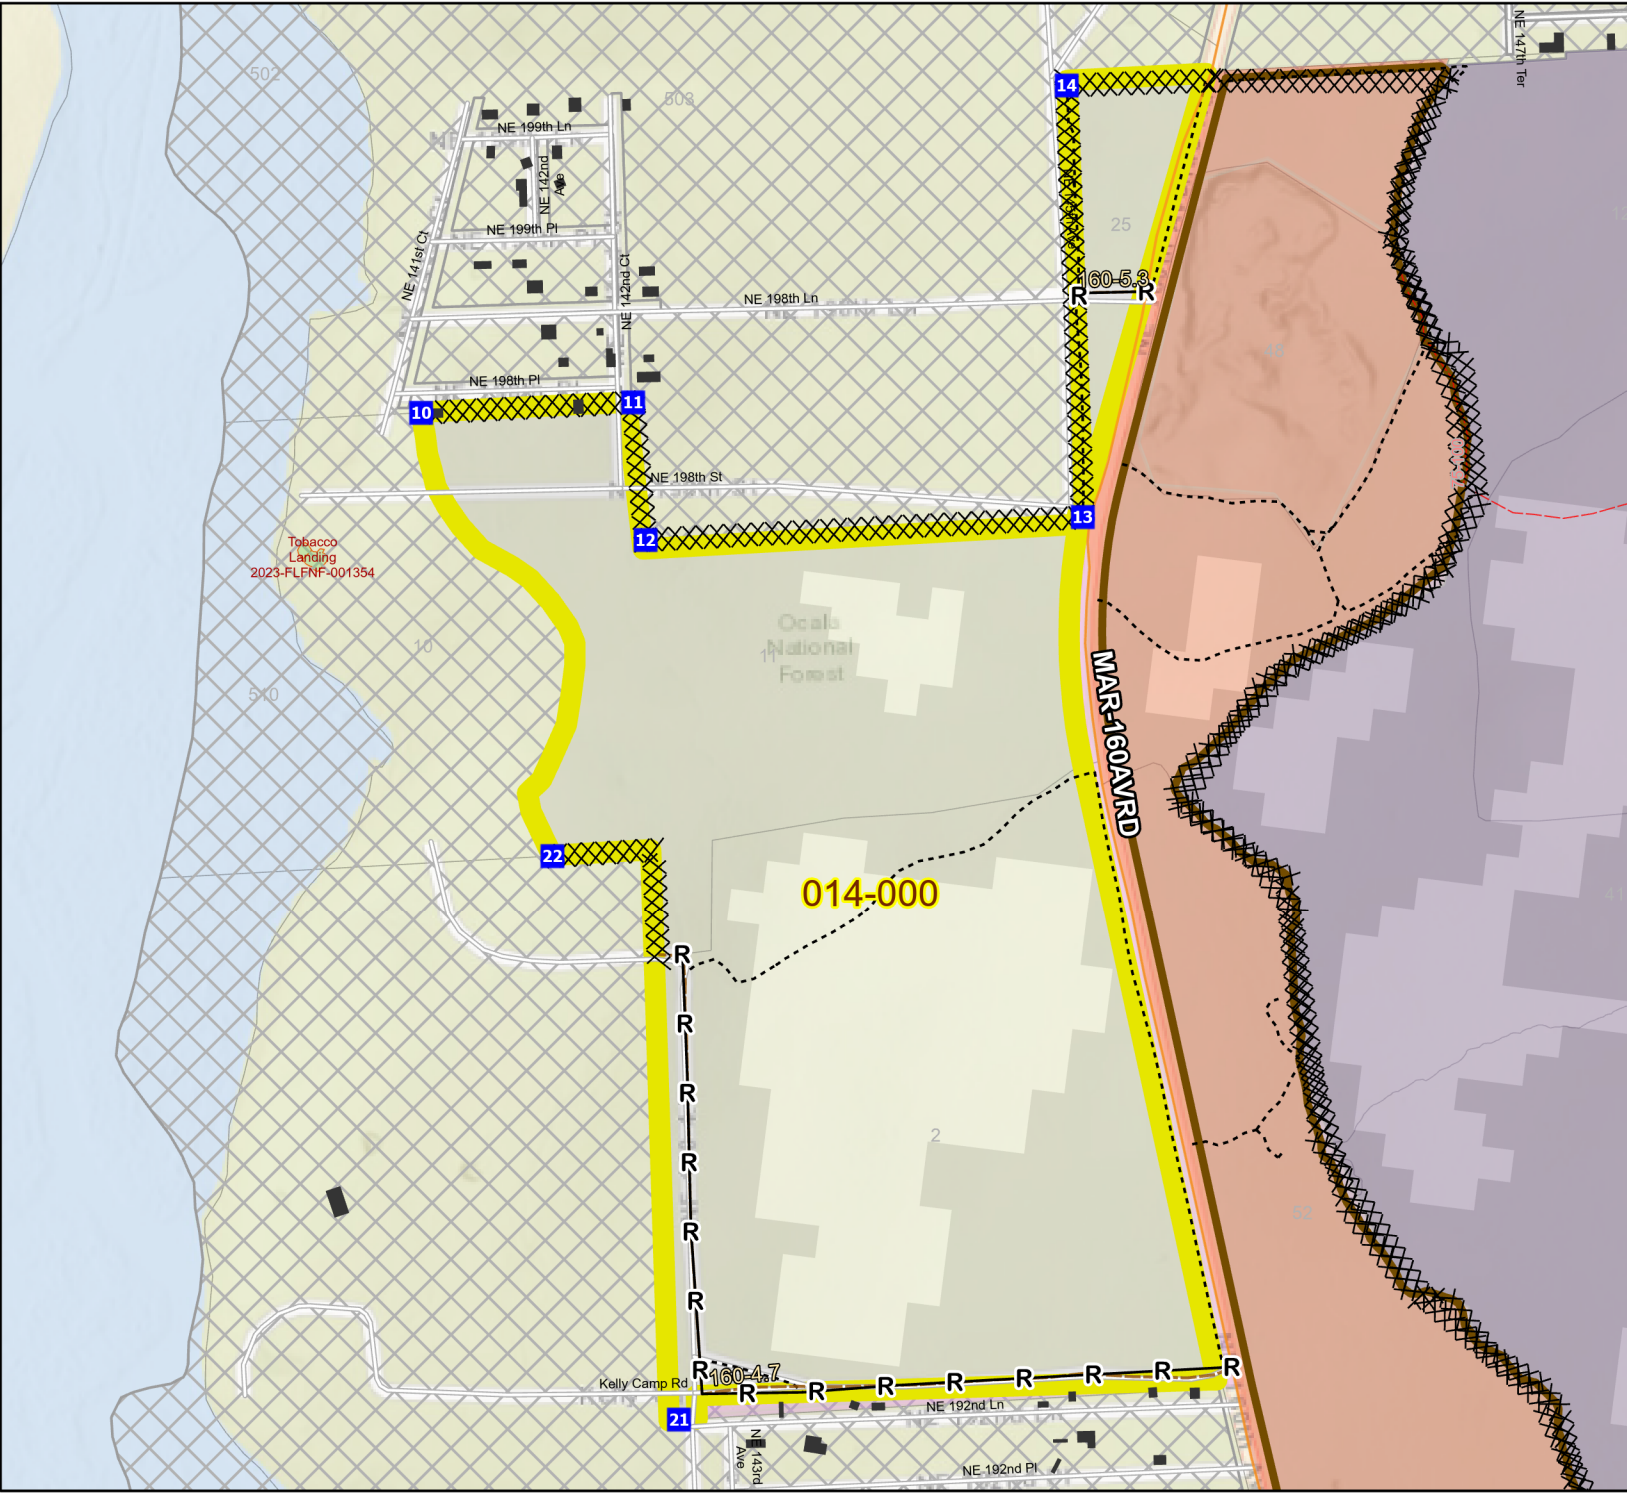

Ocala National Forest
 District: Lake George
Burn Unit: 014-000
 Acres: 104

Completed Dozer Line - Rx Fire
 Completed Road as Line - Rx Fire
 Building Footprints
 Private/Inholding
 Drop Point
 BurnUnitViewer
 BurnUnitViewer **map series**

Burn Unit Info

	Years Since Last Burn
	0 - 1
	> 1 - 2
	> 2 - 3
	> 3 - 4
	> 4 - 5
	> 5 - 10
	> 10 - 15
	> 15 - 20
	> 20 - 25

Burnable Area

	Did not burn last 27 yrs
	Burned during last 27 yrs

BurnDate _____ Tr.Winds _____ Temp _____ Mix Ht. _____
 RH _____ Disp. Index _____ Wind _____ KBDI _____
 DSR _____ RX Position _____ Burn Boss _____