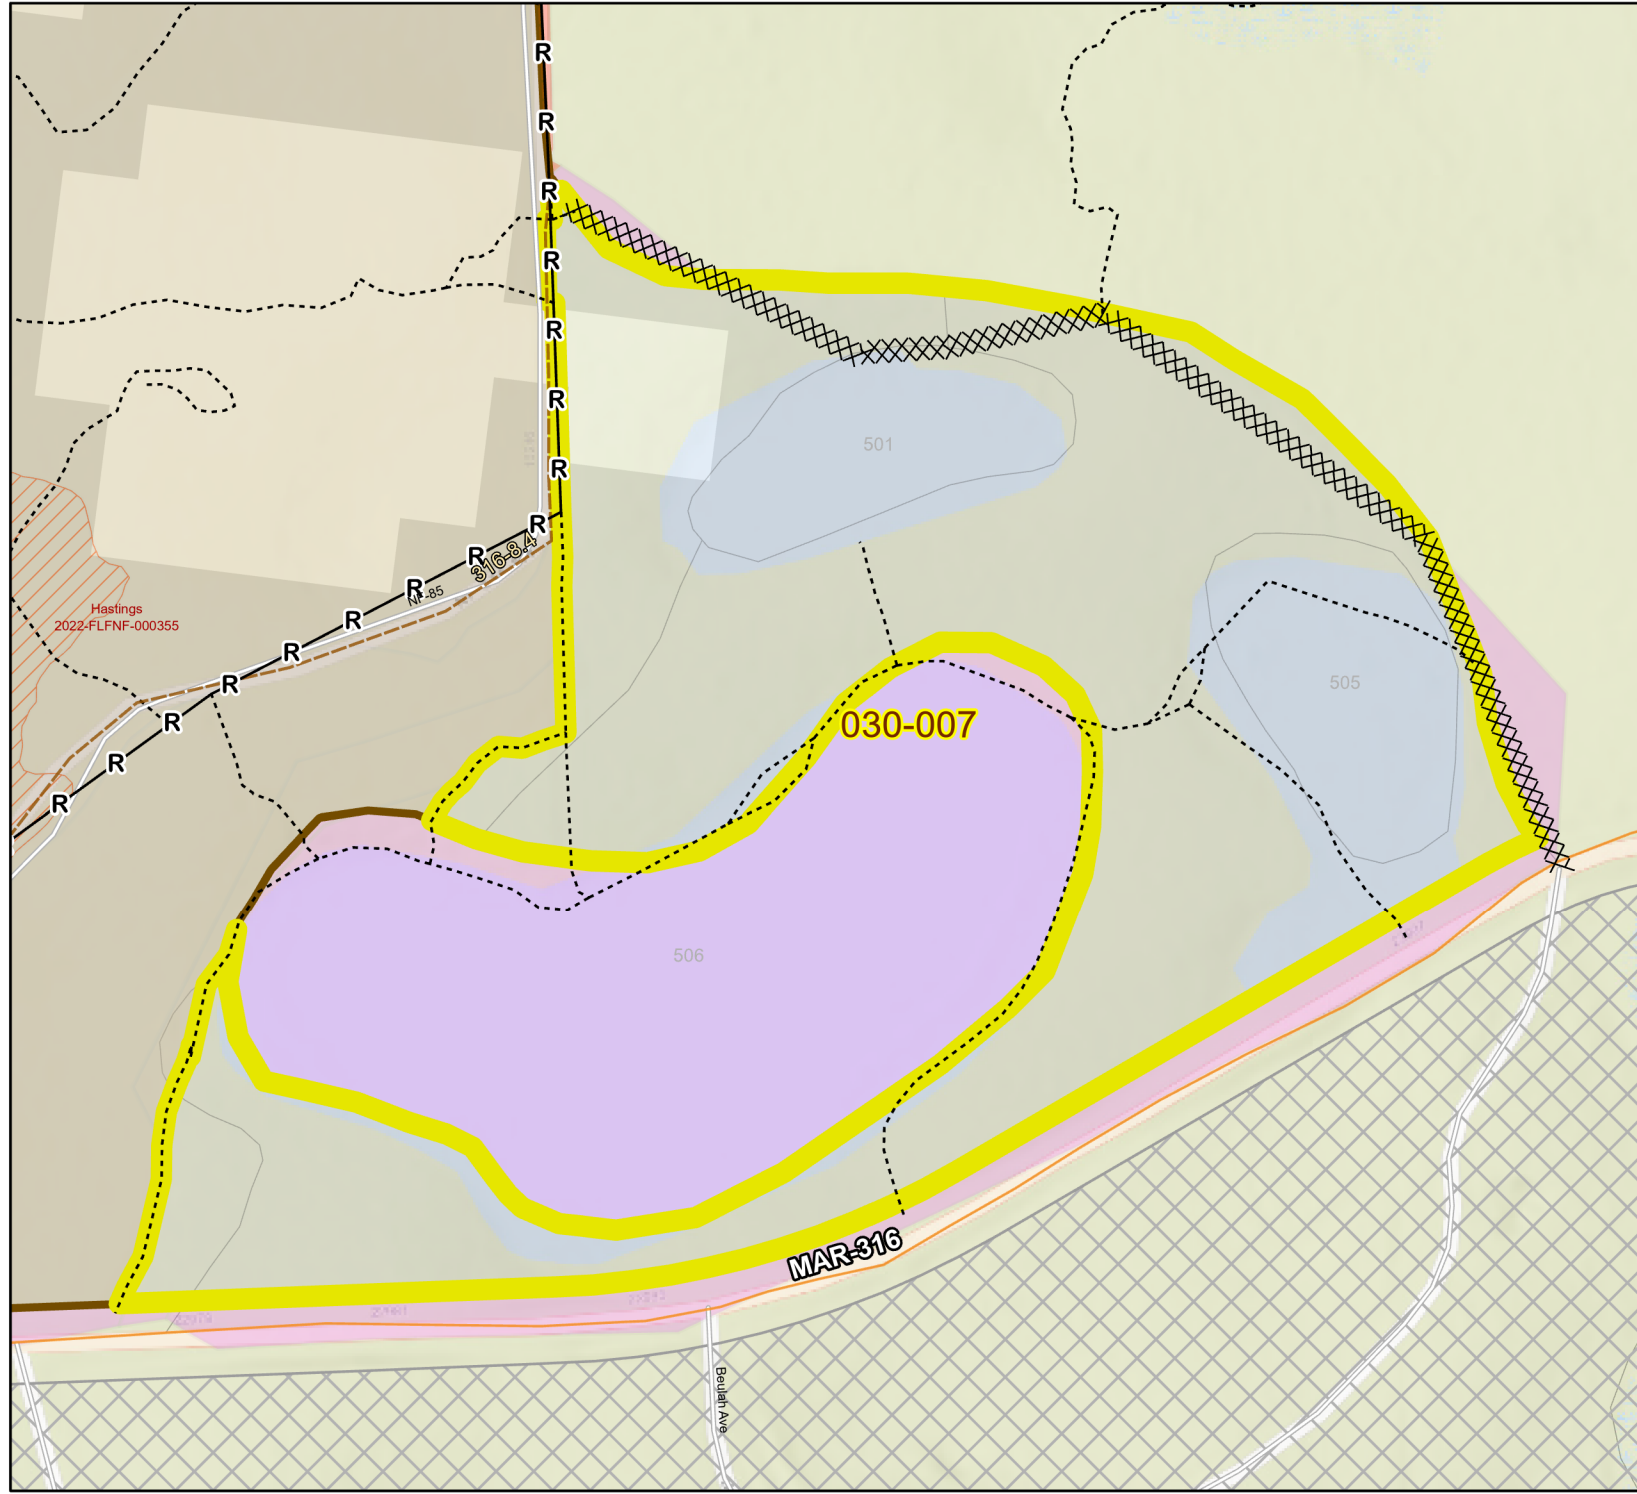

Ocala National Forest
 District: Lake George
Burn Unit: 030-007
 Acres: 24

Completed Dozer Line - Rx Fire
 Completed Road as Line - Rx Fire
 Private/Inholding
 BurnUnitViewer
 BurnUnitViewer **map series**

Burn Unit Info

	Burn Unit		Years Since Last Burn
	Building Footprint		0 - 1
	Private		> 1 - 2
	Did not burn last 27 yrs		> 2 - 3
	Burned during last 27 yrs		> 3 - 4
			> 4 - 5
			> 5 - 10
			> 10 - 15
			> 15 - 20
			> 20 - 25