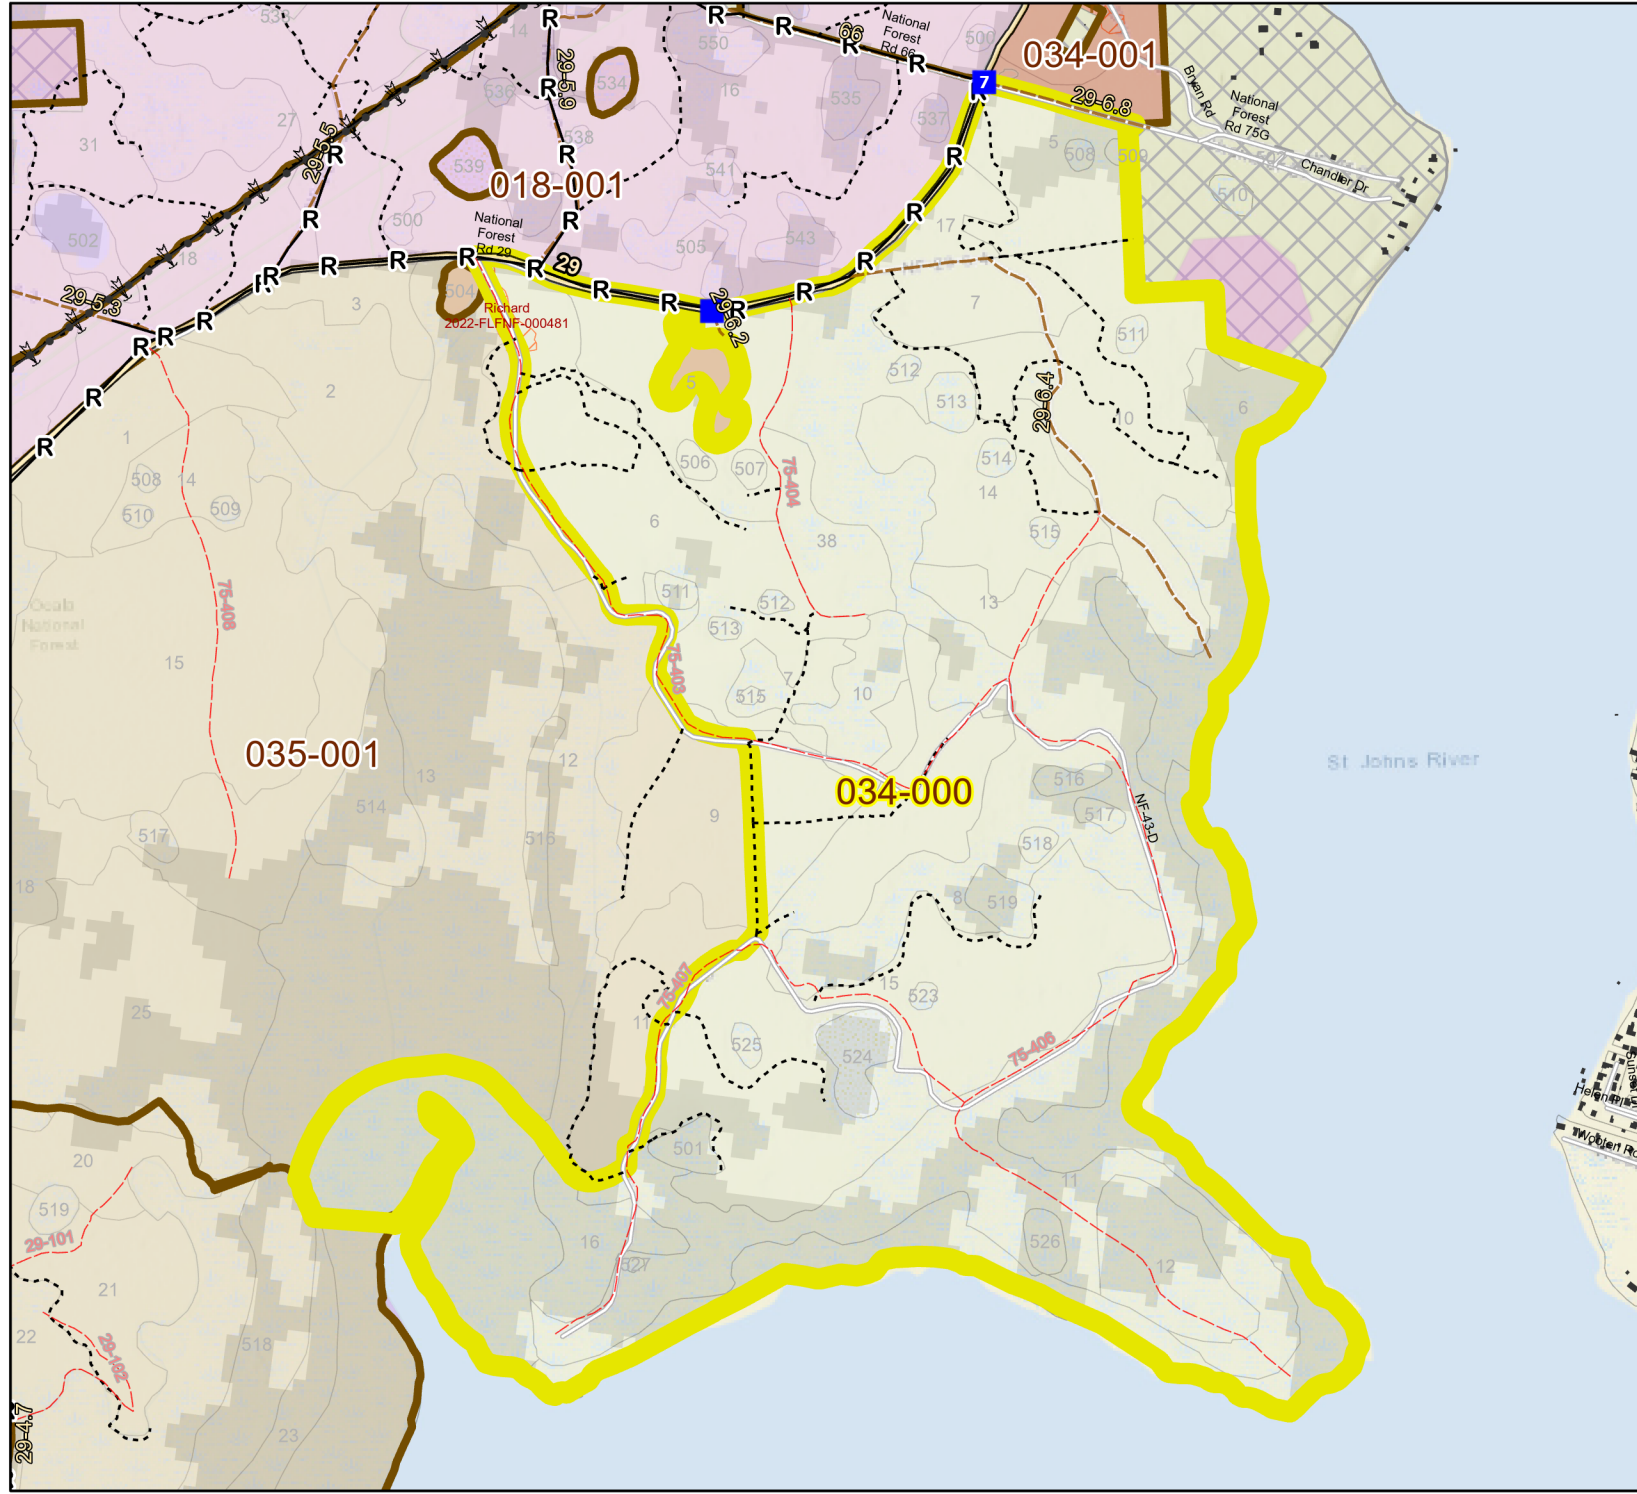

Ocala National Forest
 District: Lake George
Burn Unit: 034-000
 Acres: 1105

- R** — Completed Road as Line - Rx Fire
- Completed Utility Line - Rx Fire
- Power Transmission Line
- Building Footprints
- ▨ Private/Inholding
- Drop Point
- ▭ BurnUnitViewer
- ▭ BurnUnitViewer **map series**