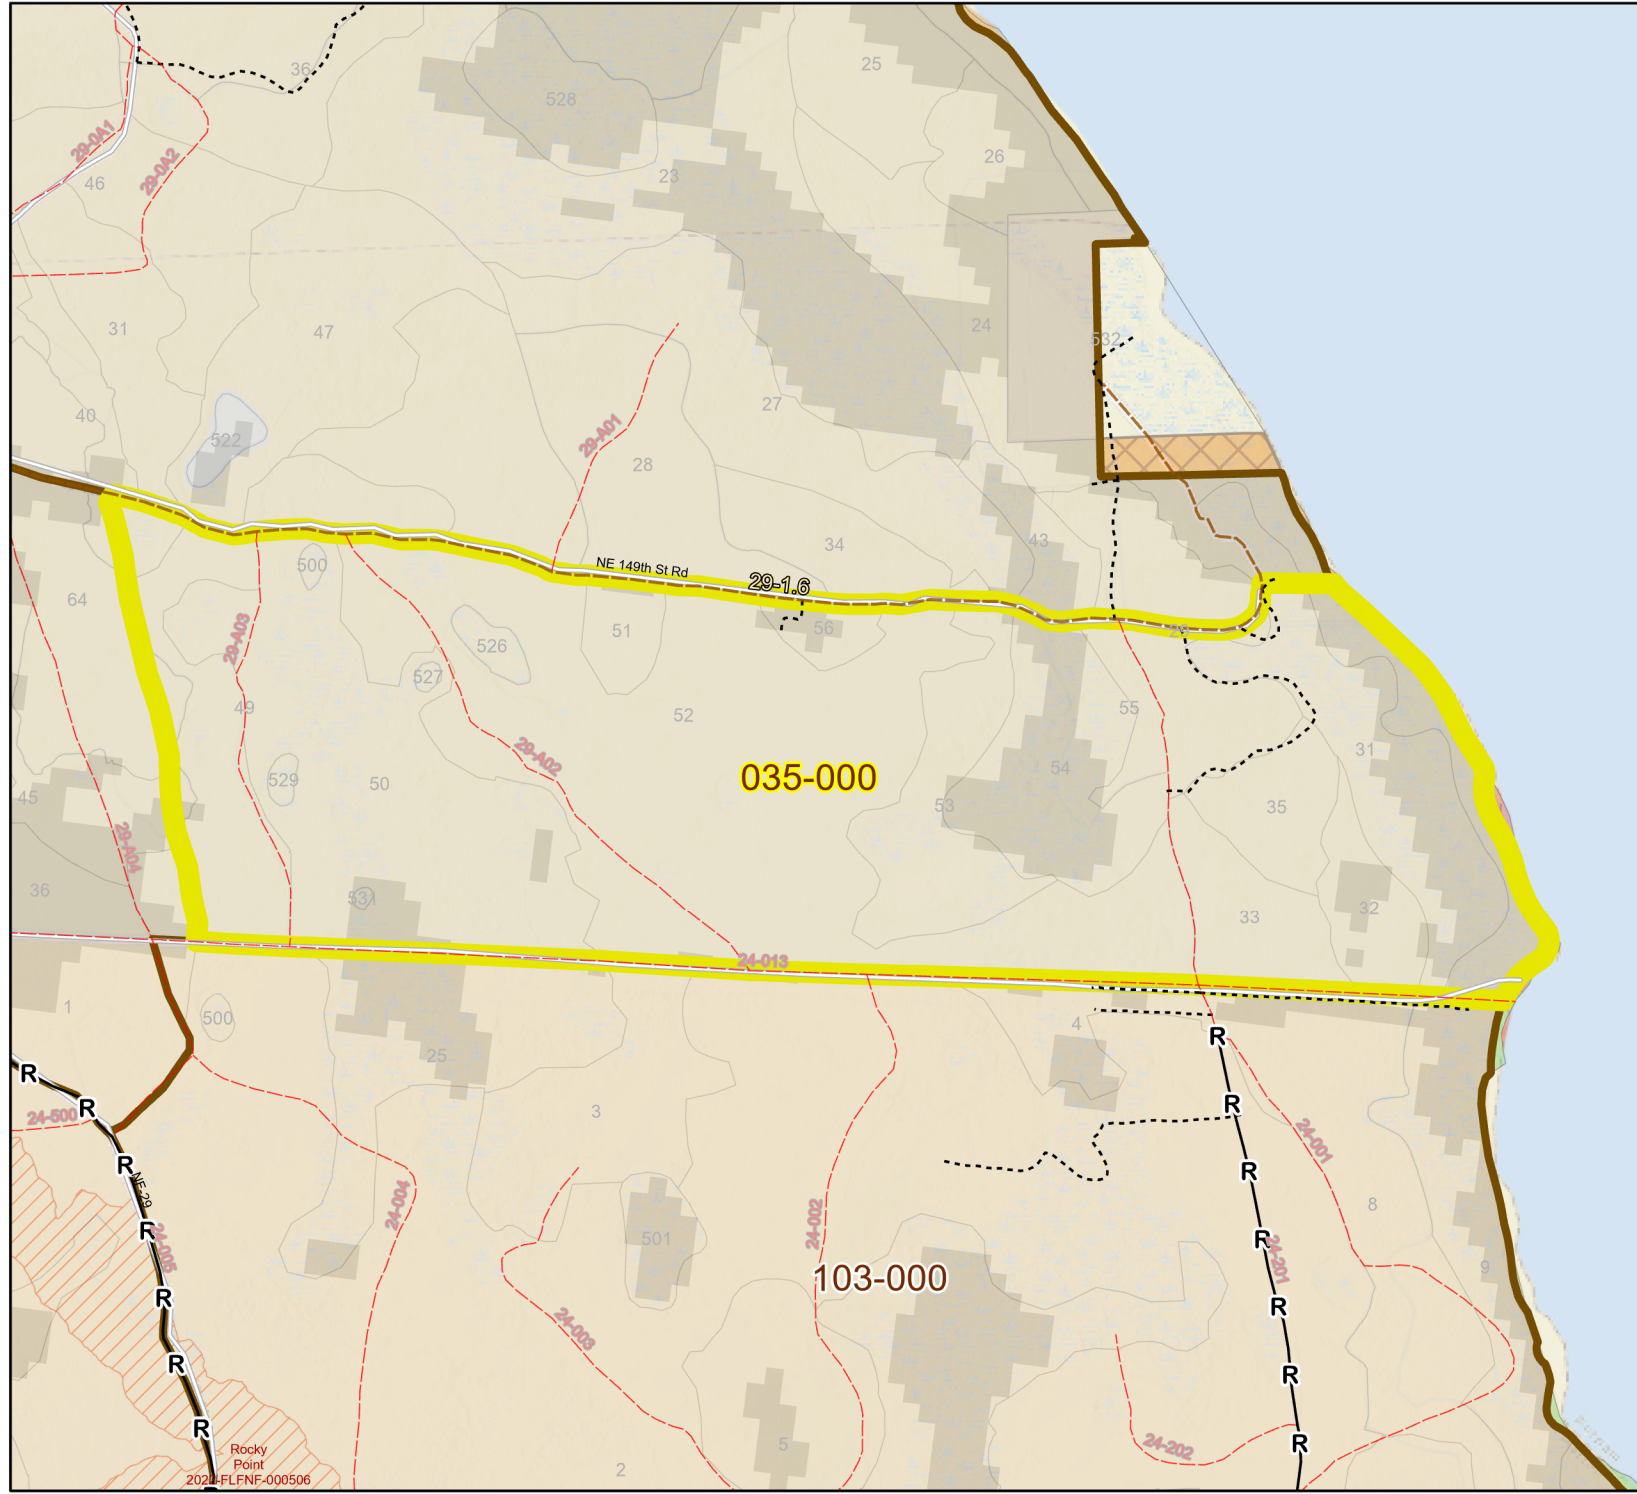

Ocala National Forest
 District: Lake George
Burn Unit: 035-000
 Acres: 375

R — Completed Road as Line - Rx Fire

Private/Inholding

BurnUnitViewer

BurnUnitViewer **map series**

Burn Unit Info

Burn Unit

Building Footprint

Private

Burnable Area

Did not burn last 27 yrs

Burned during last 27 yrs

Years Since Last Burn

- 0 - 1
- > 1 - 2
- > 2 - 3
- > 3 - 4
- > 4 - 5
- > 5 - 10
- > 10 - 15
- > 15 - 20
- > 20 - 25

BurnDate _____ Tr.Winds _____ Temp _____ Mix Ht. _____
 RH _____ Disp. Index _____ Wind _____ KBDI _____
 DSR _____ RX Position _____ Burn Boss _____