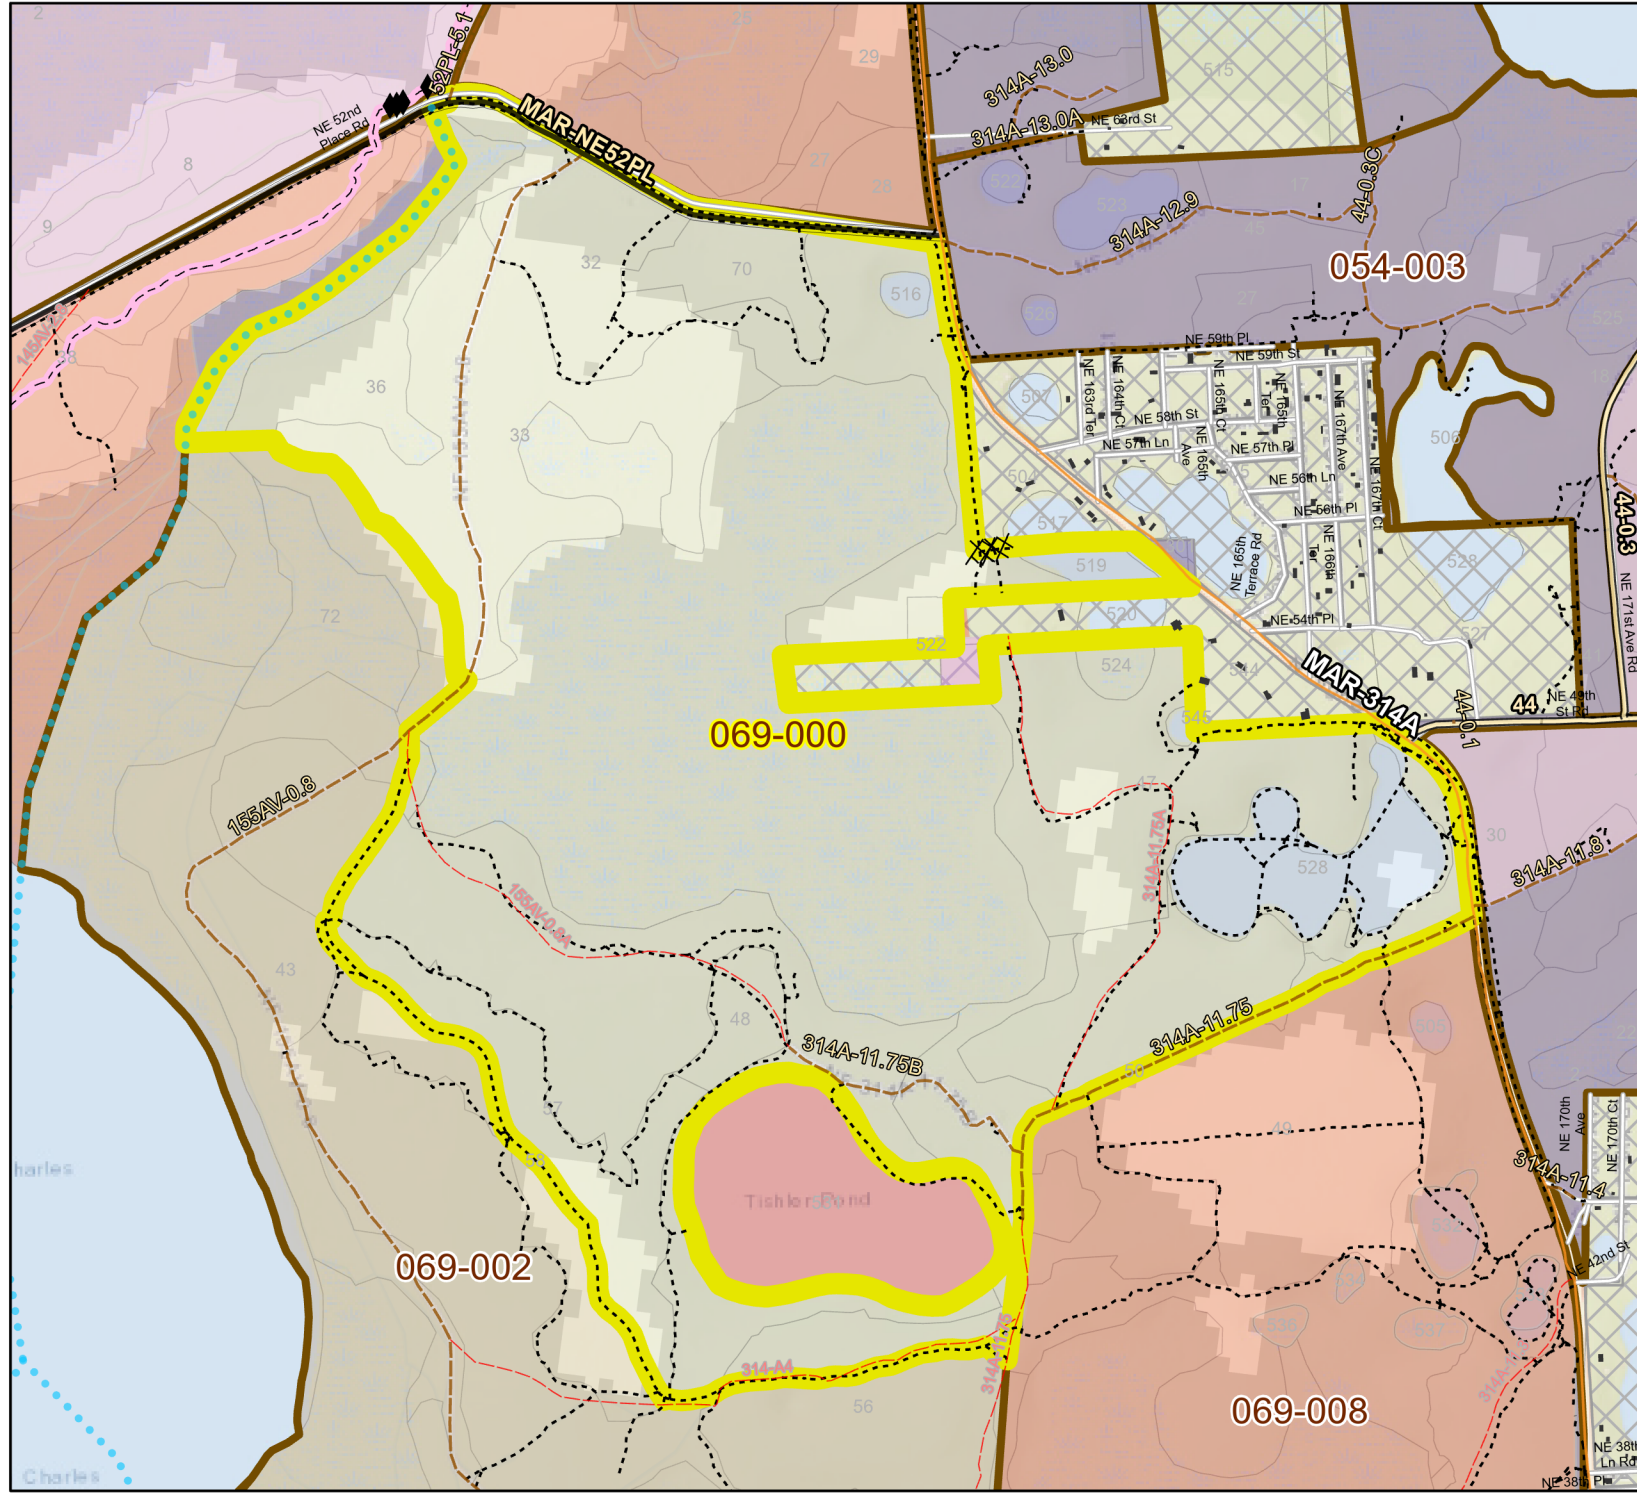

Ocala National Forest
 District: Lake George
Burn Unit: 069-000
 Acres: 862

Completed Dozer Line - Rx Fire
 Completed Line Natural Feature - Rx Fire
 Florida National Scenic Trail
 Building Footprints
 Private/Inholding
 FNST Infrastructure
 BurnUnitViewer
 BurnUnitViewer **map series**

Burn Unit Info

	Years Since Last Burn
	0 - 1
	> 1 - 2
	> 2 - 3
	> 3 - 4
	> 4 - 5
	> 5 - 10
	> 10 - 15
	> 15 - 20
	> 20 - 25

Burnable Area

	Did not burn last 27 yrs
	Burned during last 27 yrs

BurnDate _____ Tr.Winds _____ Temp _____ Mix Ht. _____
 RH _____ Disp. Index _____ Wind _____ KBDI _____
 DSR _____ RX Position _____ Burn Boss _____