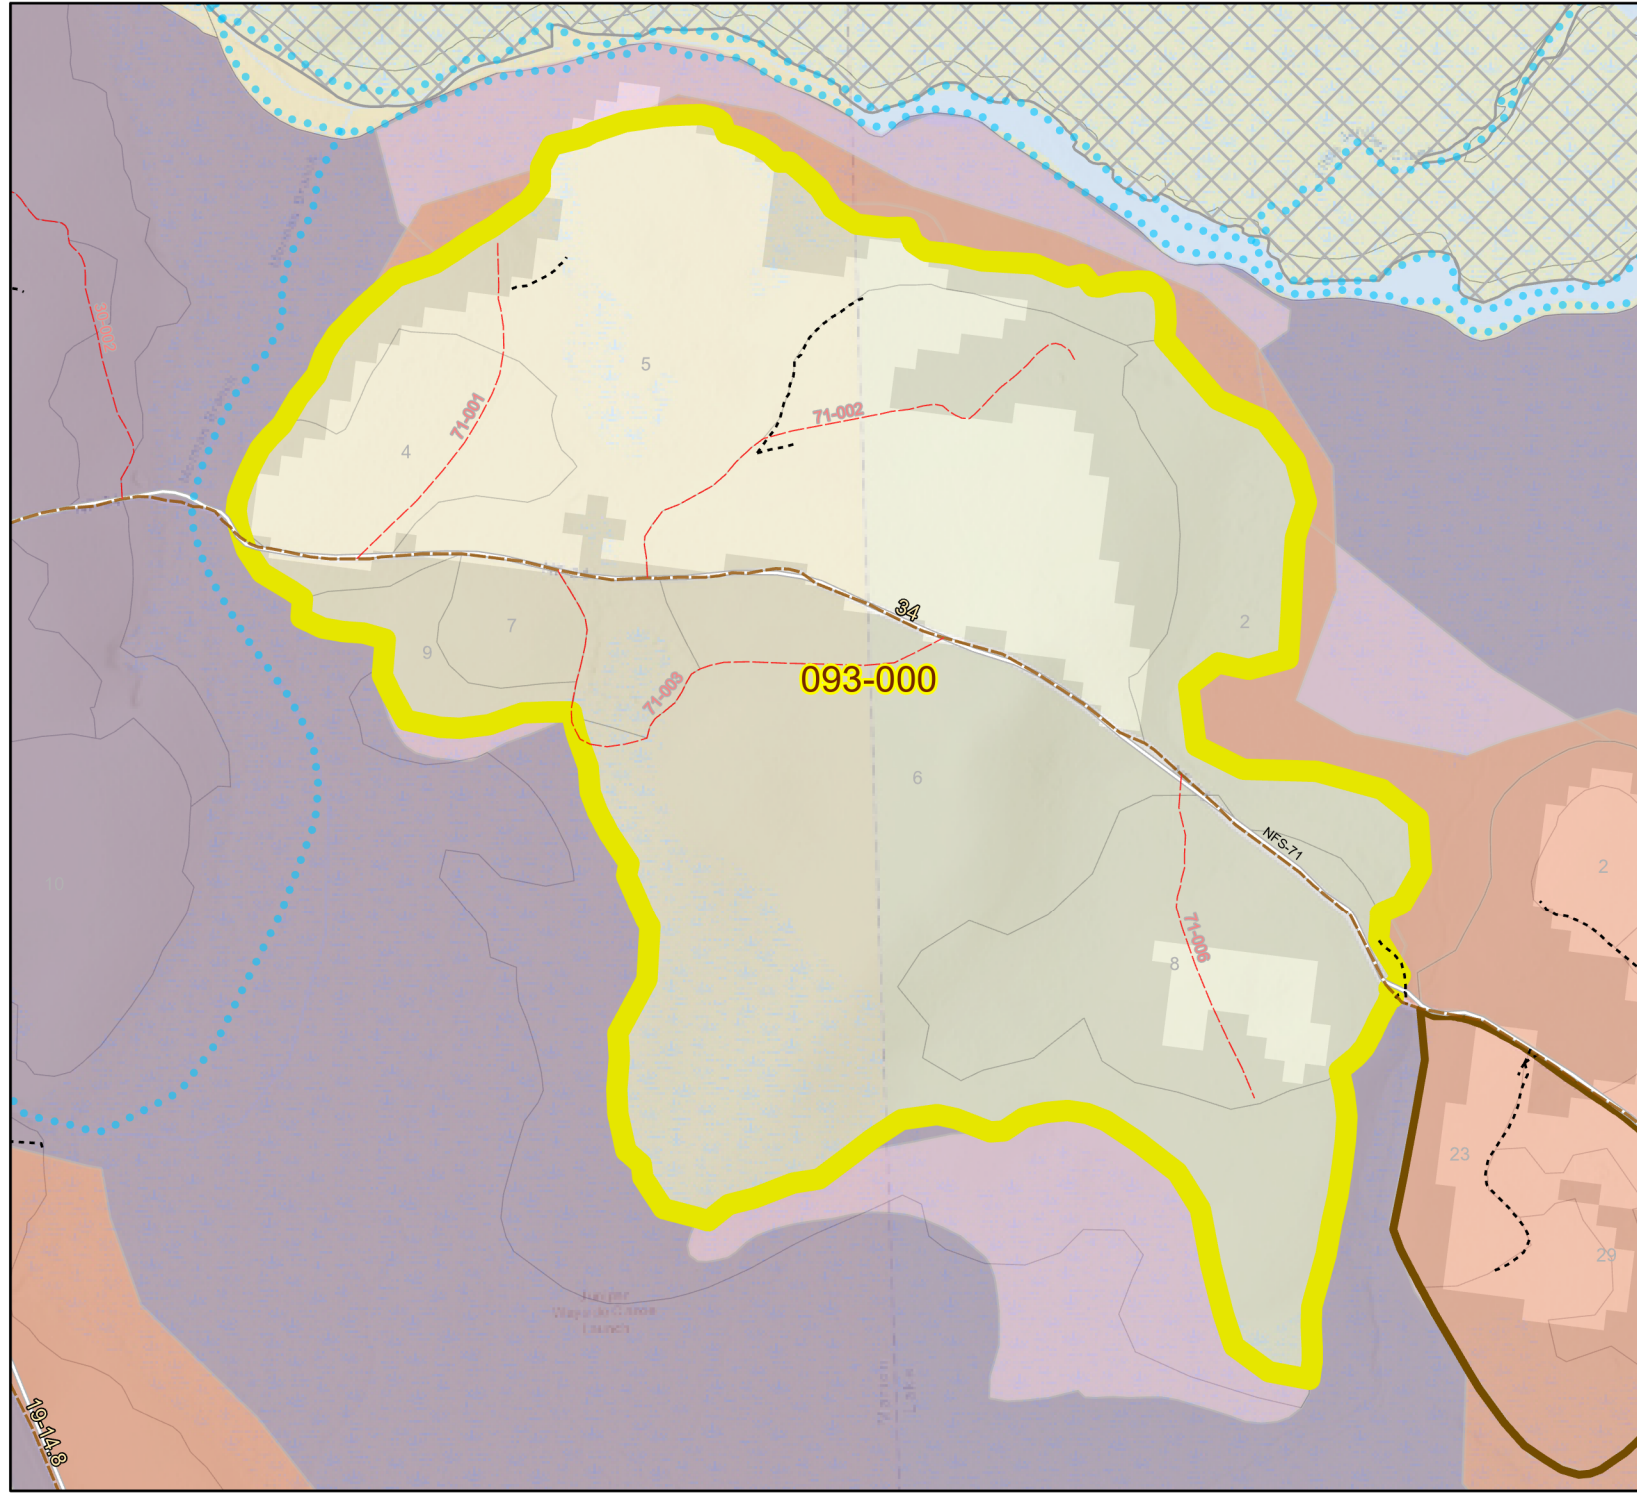

Ocala National Forest
 District: Lake George
Burn Unit: 093-000
 Acres: 425

Completed Line Natural Feature - Rx Fire
 Private/Inholding
 BurnUnitViewer
 BurnUnitViewer **map series**

Burn Unit Info

Burn Unit
 Building Footprint
 Private

Burnable Area

Did not burn last 27 yrs
 Burned during last 27 yrs

Years Since Last Burn

- 0 - 1
- > 1 - 2
- > 2 - 3
- > 3 - 4
- > 4 - 5
- > 5 - 10
- > 10 - 15
- > 15 - 20
- > 20 - 25

Age of Rough Late Updated: 11/6/2024

0 0.13 0.25 Miles

BurnDate _____ Tr.Winds _____ Temp _____ Mix Ht. _____
 RH _____ Disp. Index _____ Wind _____ KBDI _____
 DSR _____ RX Position _____ Burn Boss _____