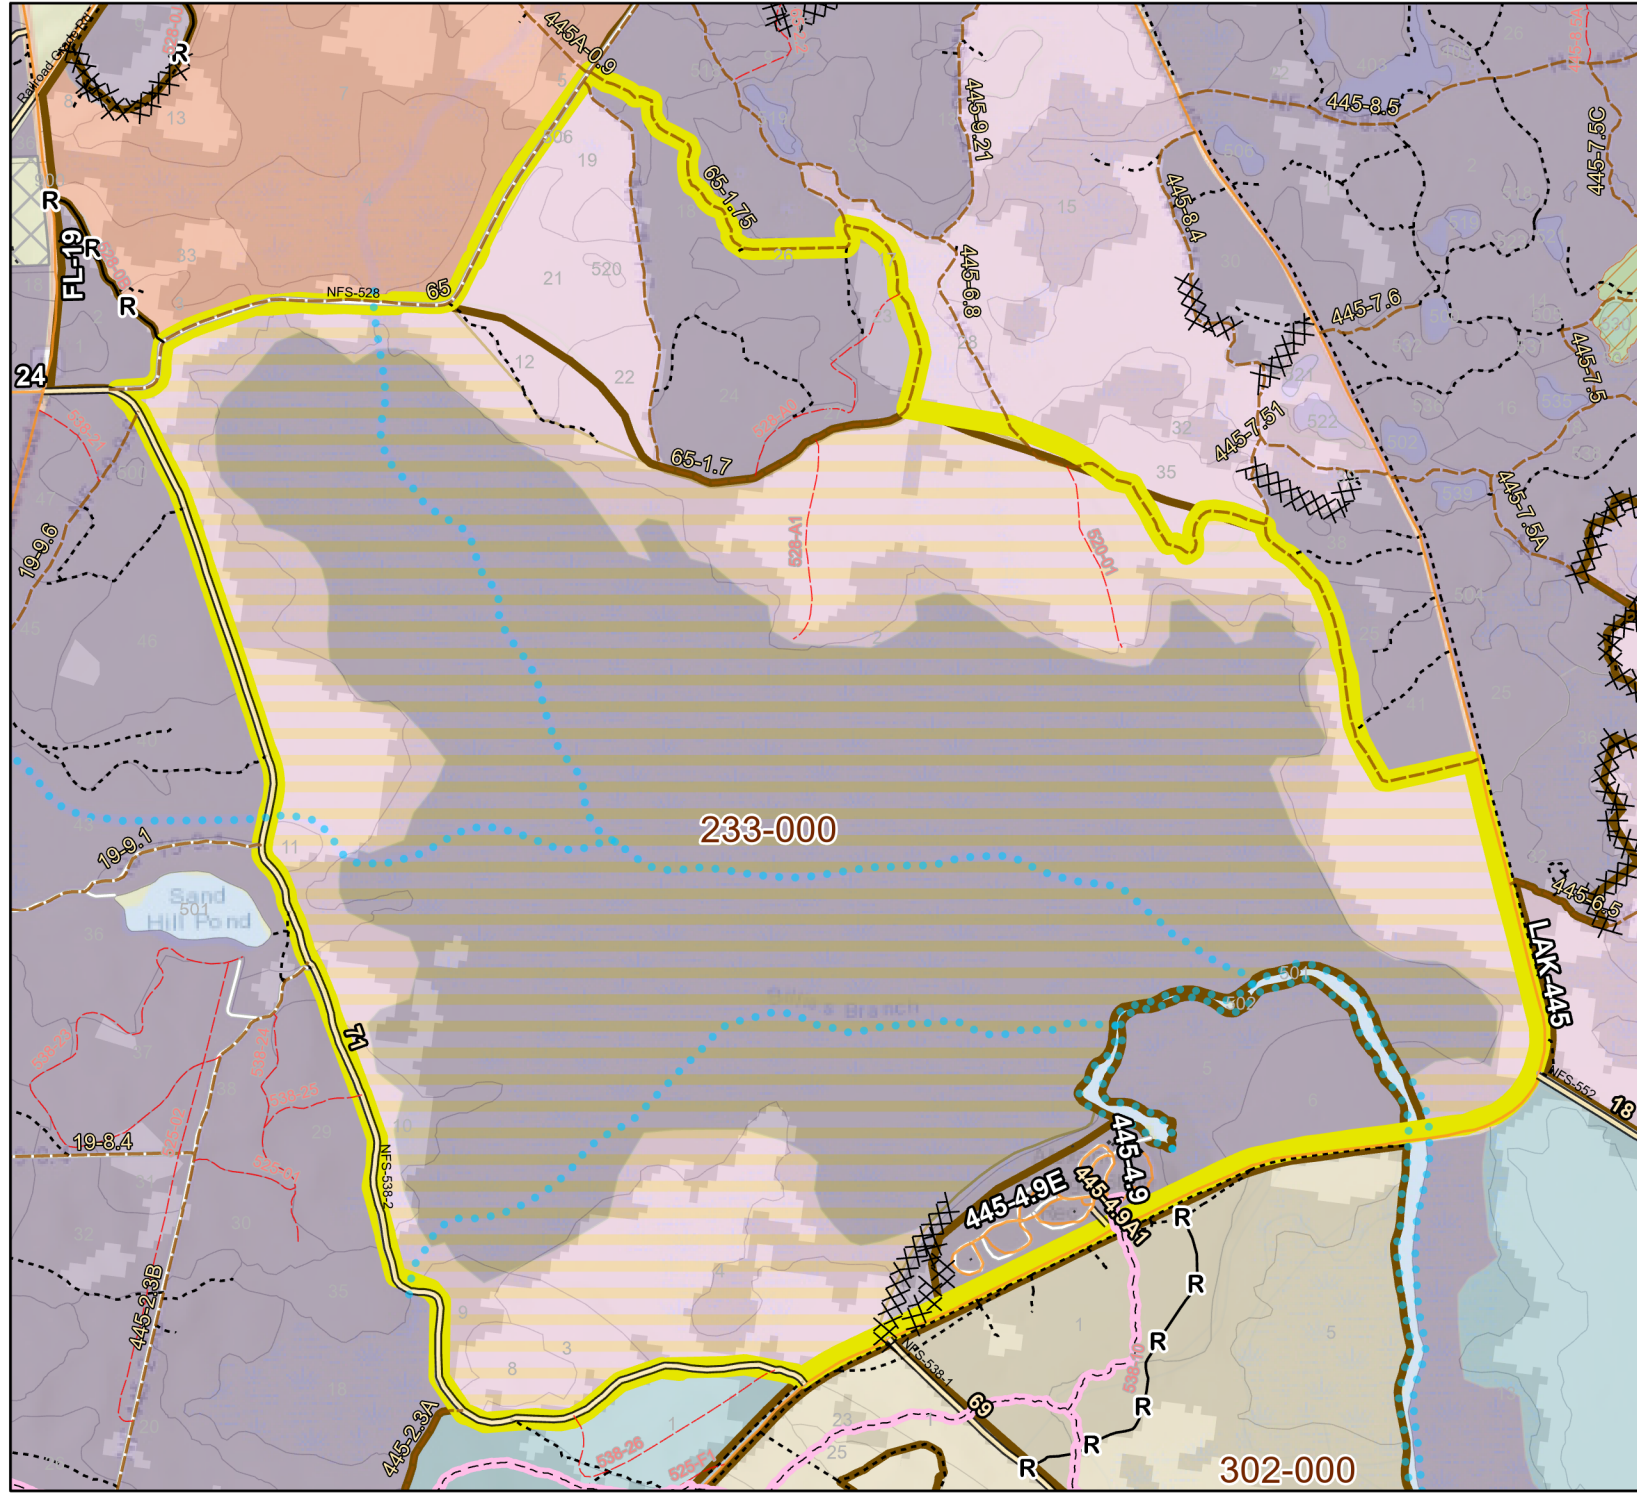

Ocala National Forest
 District: Seminole
Burn Unit: 233--901
 Acres: 3743

- XX XX Completed Dozer Line - Rx Fire
- R— Completed Road as Line - Rx Fire
- Completed Line Natural Feature - Rx Fire
- - - Florida_National_Scenic_Trail
- ▭ No Plow Zones
- Building Footprints
- ▧ Private/Inholding
- ▭ BurnUnitViewer
- ▭ BurnUnitViewer **map series**

Burn Unit Info

▭ Burn Unit	Years Since Last Burn
■ Building Footprint	0 - 1
▧ Private	> 1 - 2
	> 2 - 3
	> 3 - 4
	> 4 - 5
	> 5 - 10
	> 10 - 15
	> 15 - 20
	> 20 - 25

Burnable Area

- ▭ Did not burn last 27 yrs
- ▭ Burned during last 27 yrs