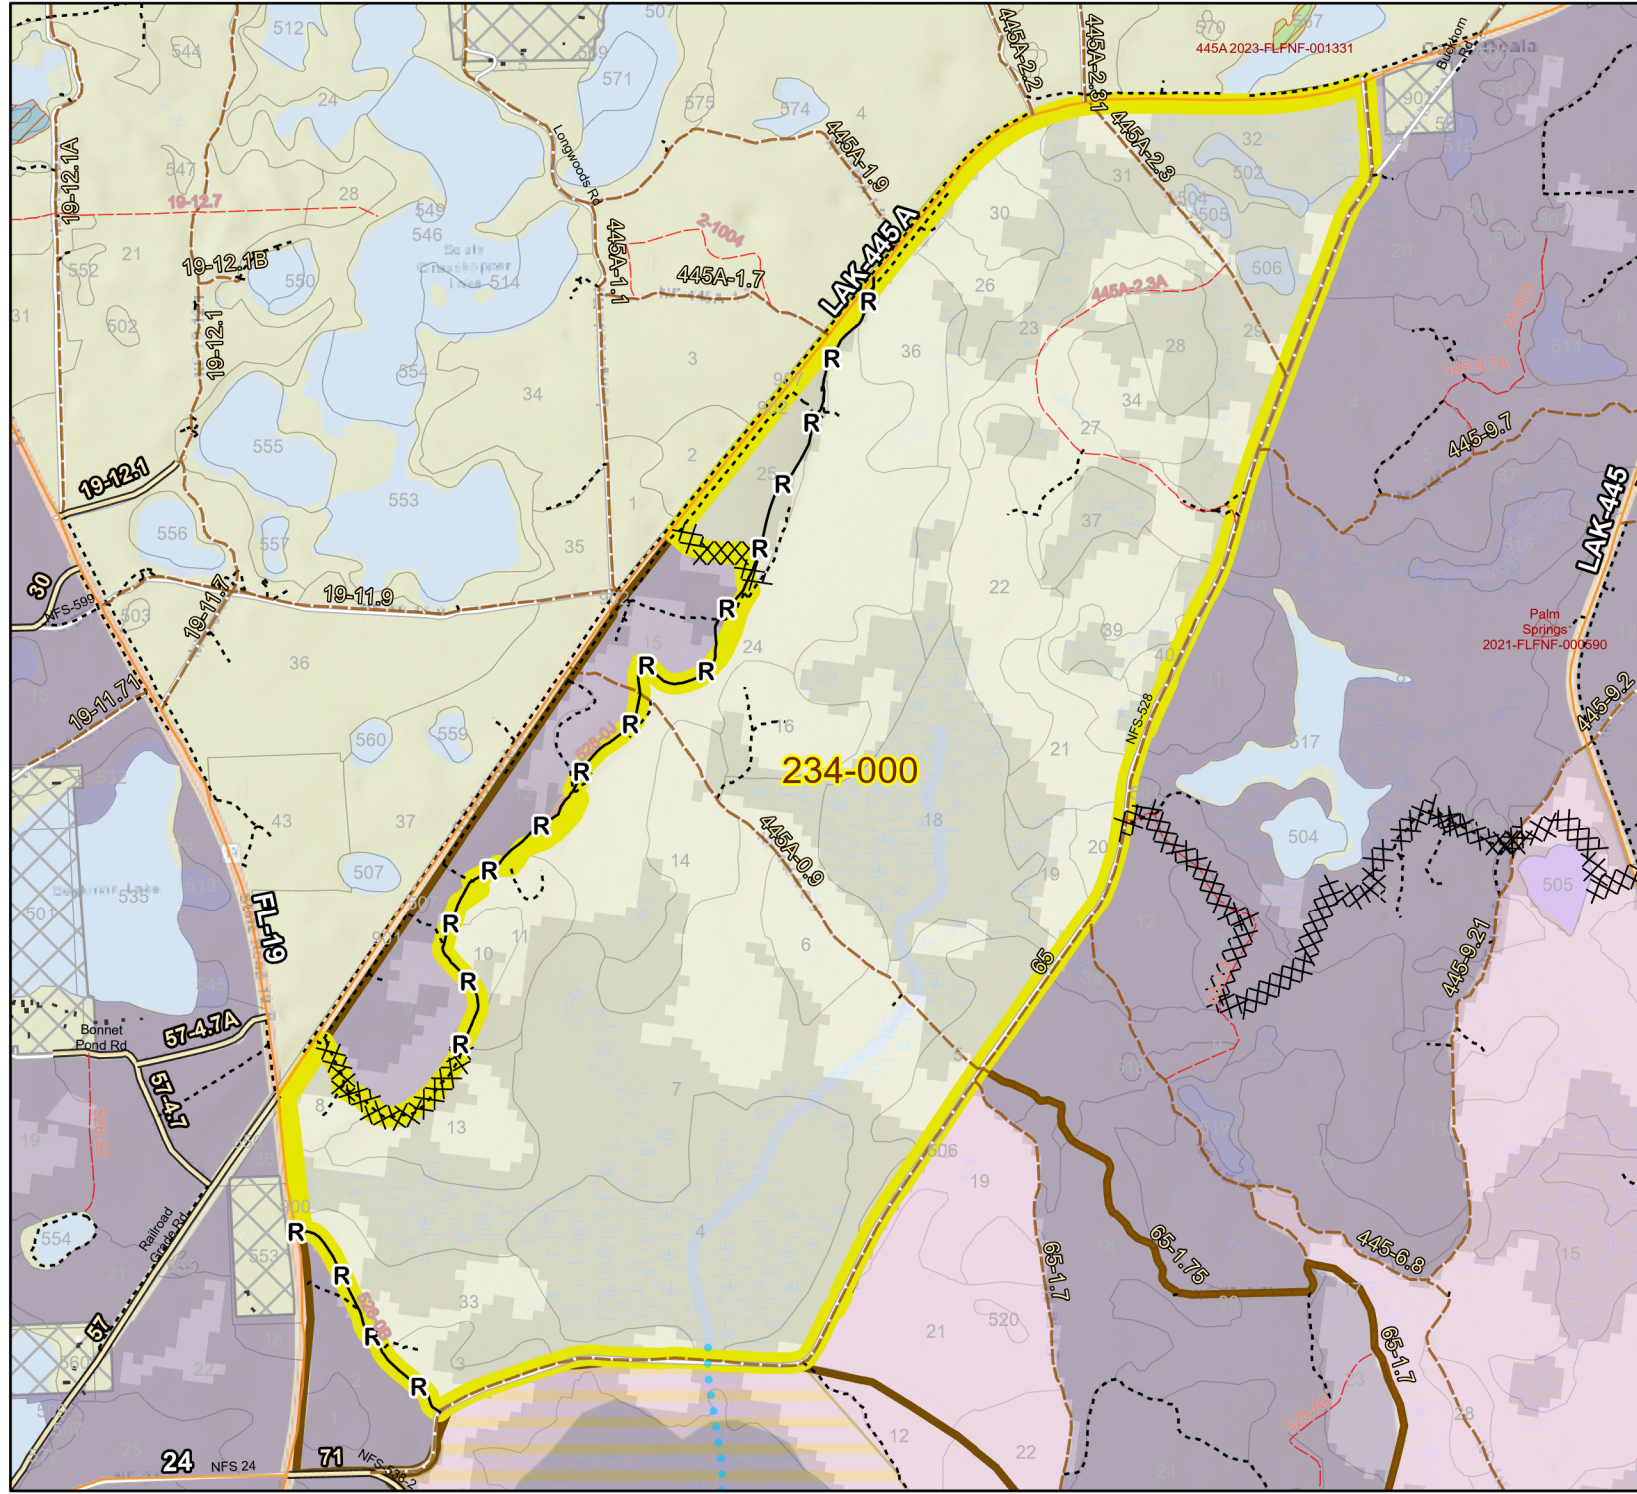

Ocala National Forest

District: Seminole

Burn Unit: 234-000

Acres: 1366

- XX XX Completed Dozer Line - Rx Fire
- R— Completed Road as Line - Rx Fire
- Completed Line Natural Feature - Rx Fire
- ▭ No Plow Zones
- Building Footprints
- ▨ Private/Inholding
- ▭ BurnUnitViewer
- ▭ BurnUnitViewer **map series**