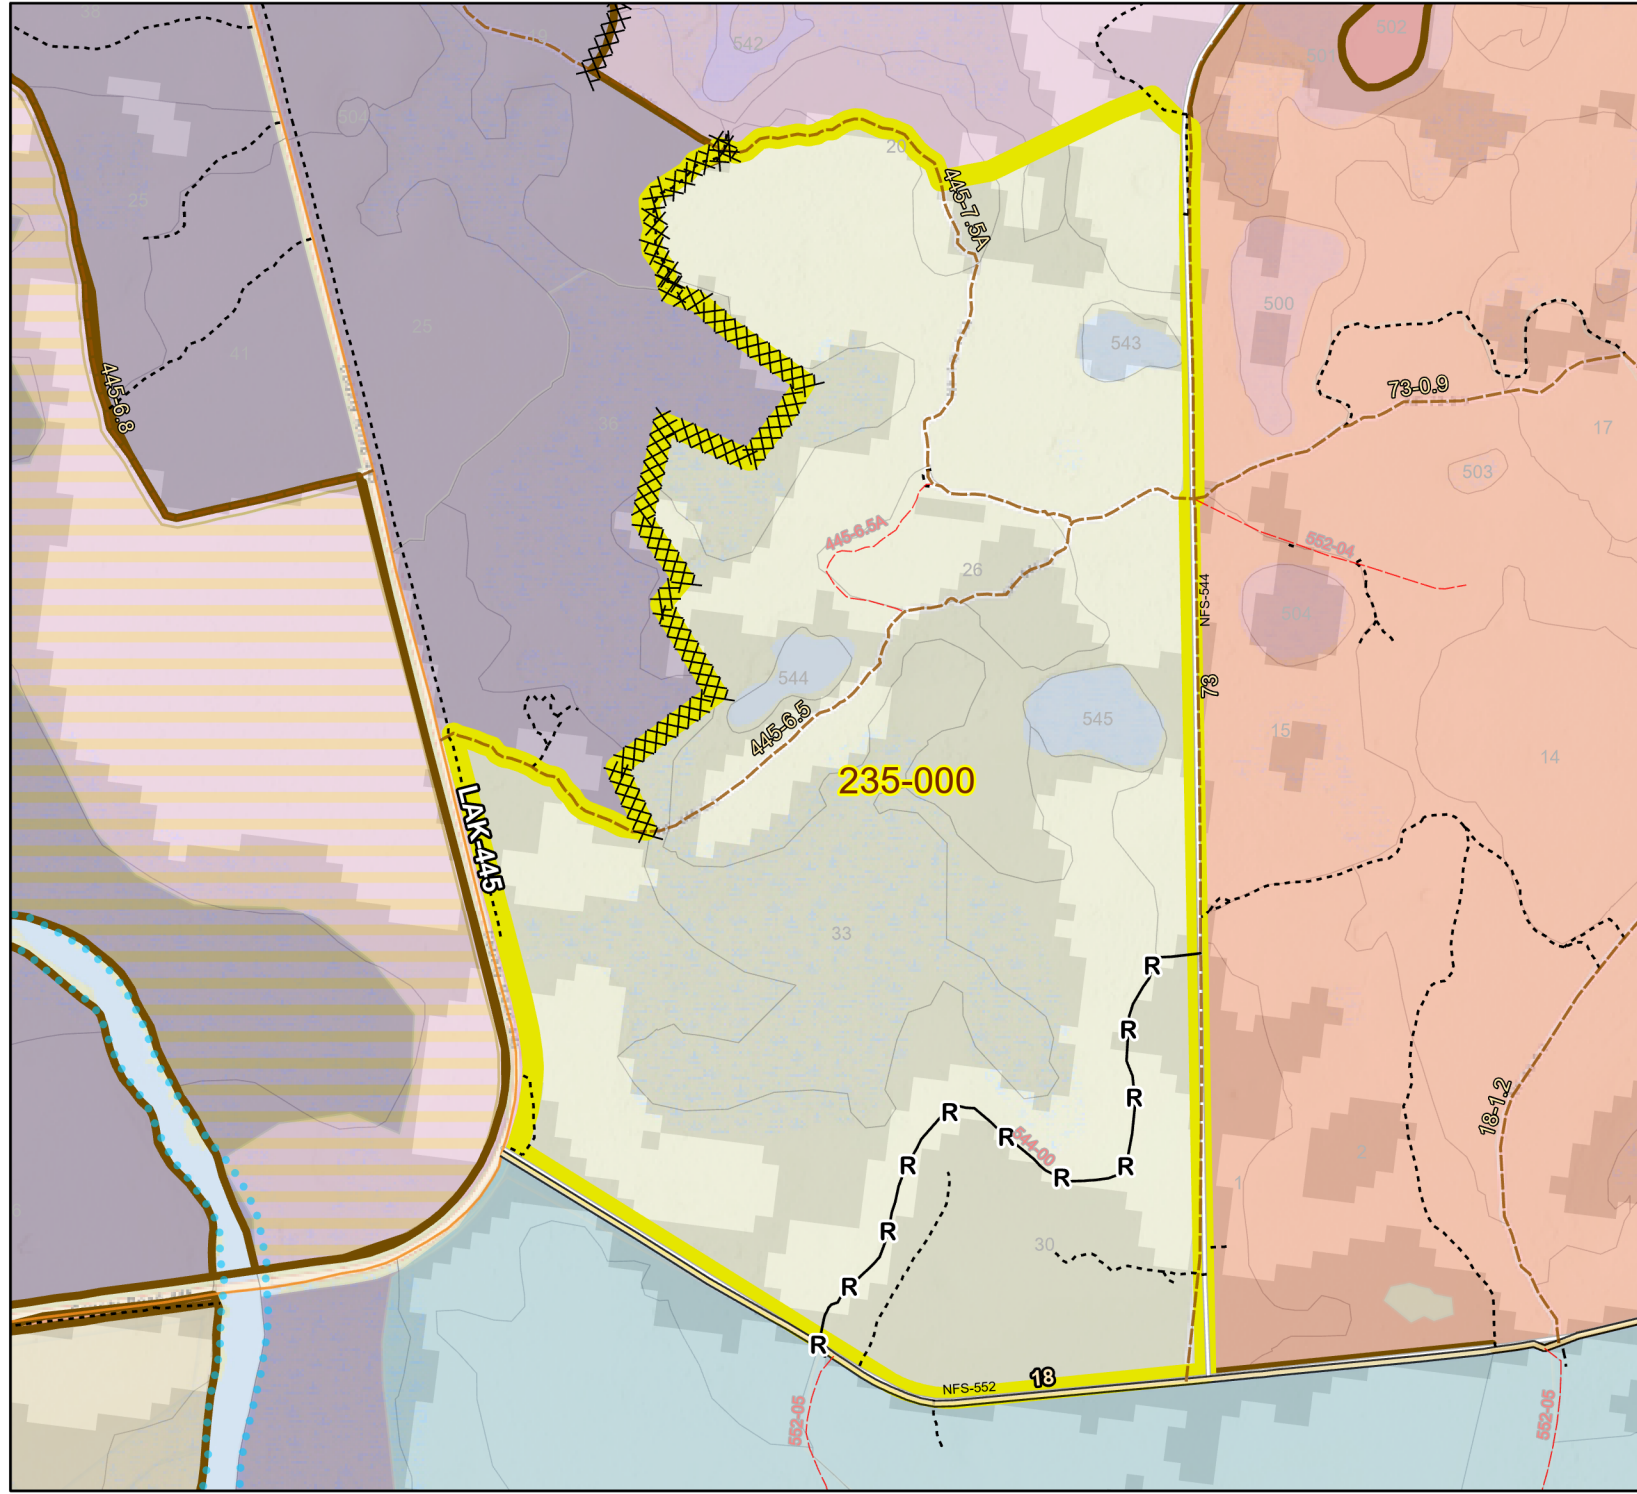

Ocala National Forest  
 District: Seminole  
**Burn Unit: 235-000**  
 Acres: 509

Completed Dozer Line - Rx Fire  
 Completed Road as Line - Rx Fire  
 Completed Line Natural Feature - Rx Fire  
 No Plow Zones  
 BurnUnitViewer  
 BurnUnitViewer \*\*map series\*\*

**Burn Unit Info**

Burn Unit	Years Since Last Burn
Building Footprint	0 - 1
Private	> 1 - 2
	> 2 - 3
	> 3 - 4
	> 4 - 5
<b>Burnable Area</b>	> 5 - 10
Did not burn last 27 yrs	> 10 - 15
Burned during last 27 yrs	> 15 - 20
	> 20 - 25