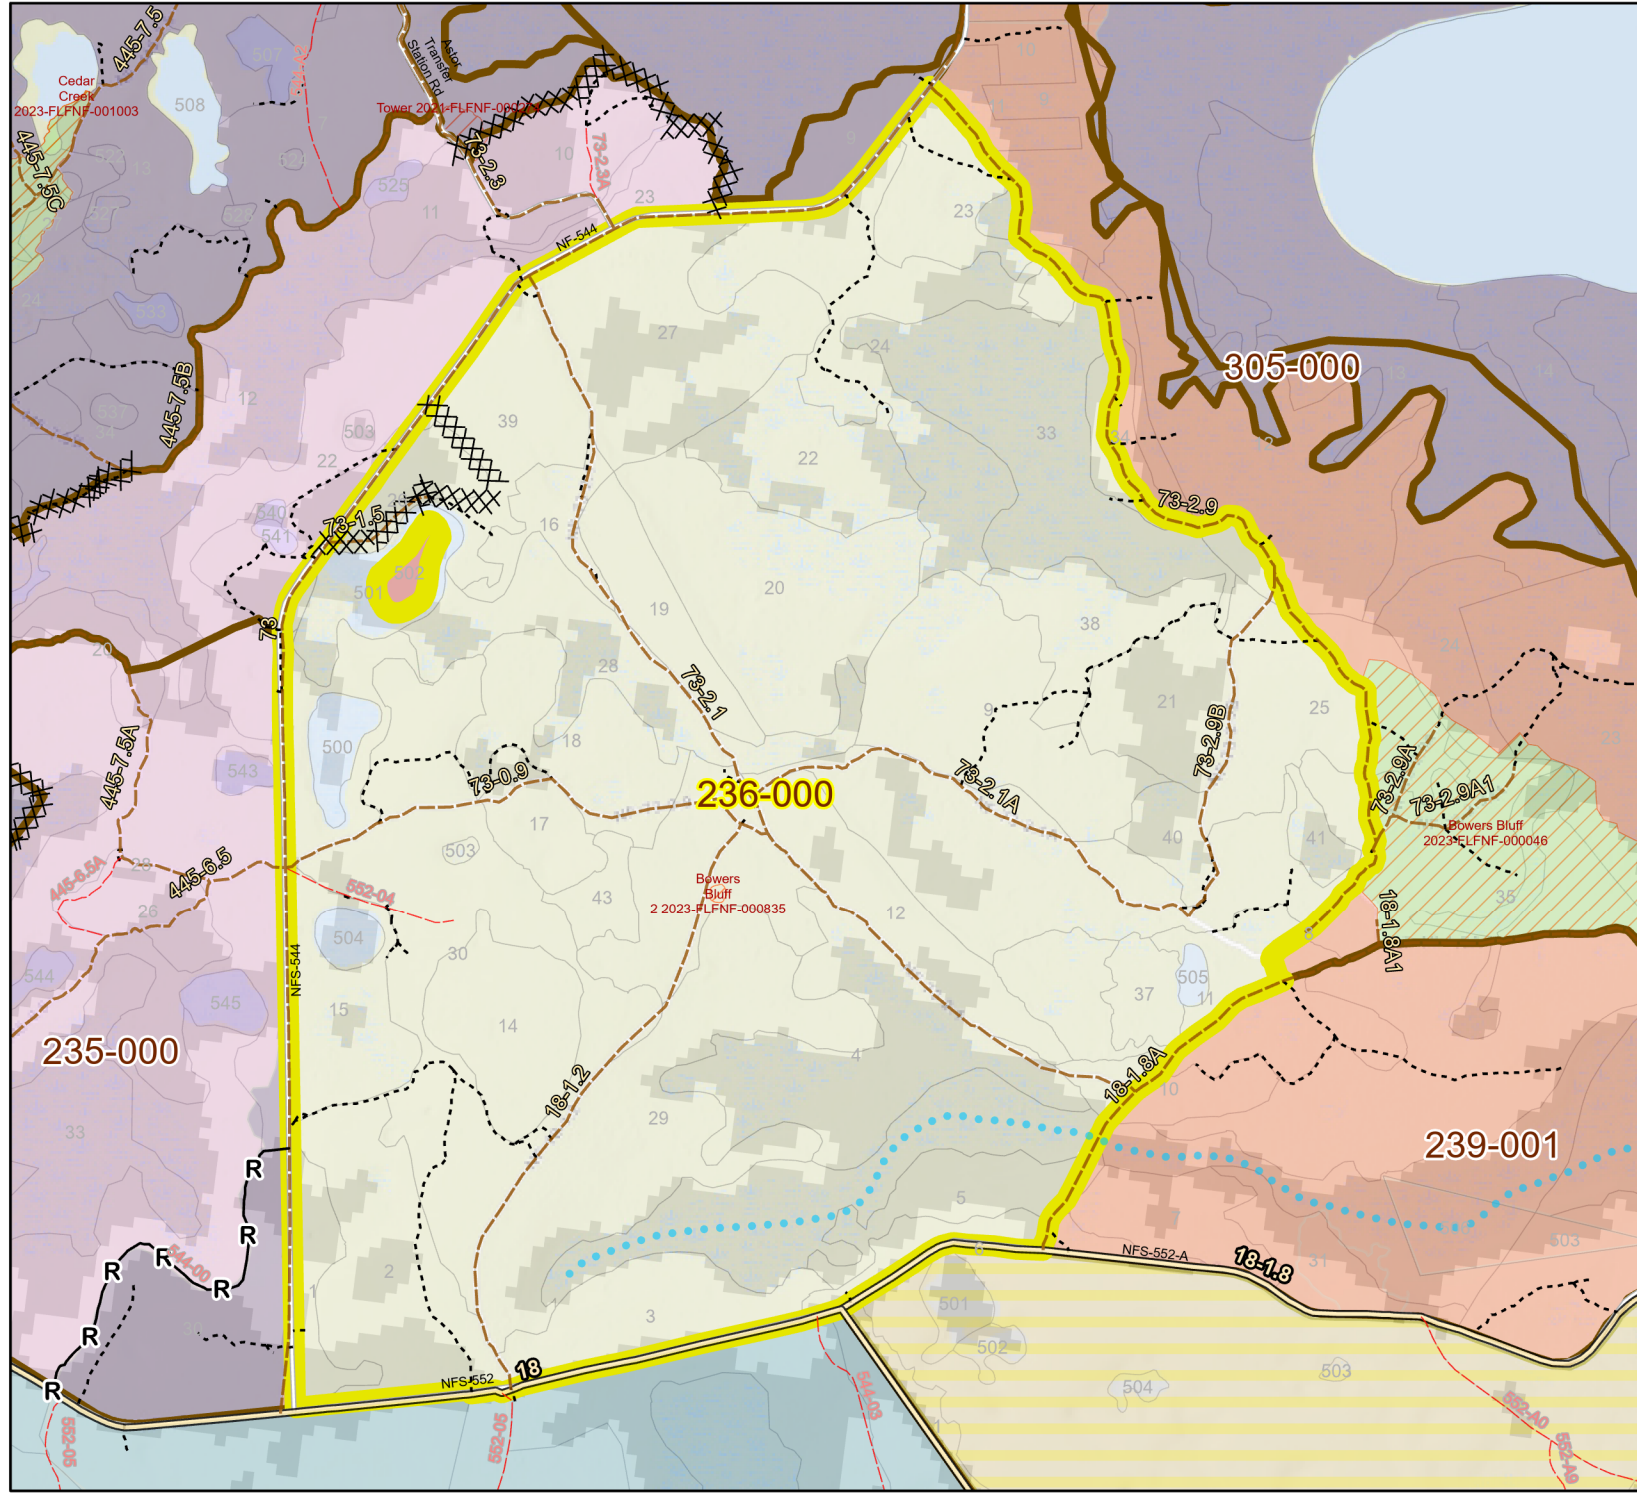

# Ocala National Forest

District: Seminole

## Burn Unit: 236-000

Acres: 1862

- XX XX Completed Dozer Line - Rx Fire
- R— Completed Road as Line - Rx Fire
- ..... Completed Line Natural Feature - Rx Fire
- ▭ No Plow Zones
- ▭ BurnUnitViewer
- ▭ BurnUnitViewer \*\*map series\*\*

### Burn Unit Info

Burn Unit	0 - 1
Building Footprint	> 1 - 2
Private	> 2 - 3
	> 3 - 4
	> 4 - 5
	> 5 - 10
<b>Burnable Area</b>	> 10 - 15
Did not burn last 27 yrs	> 15 - 20
Burned during last 27 yrs	> 20 - 25