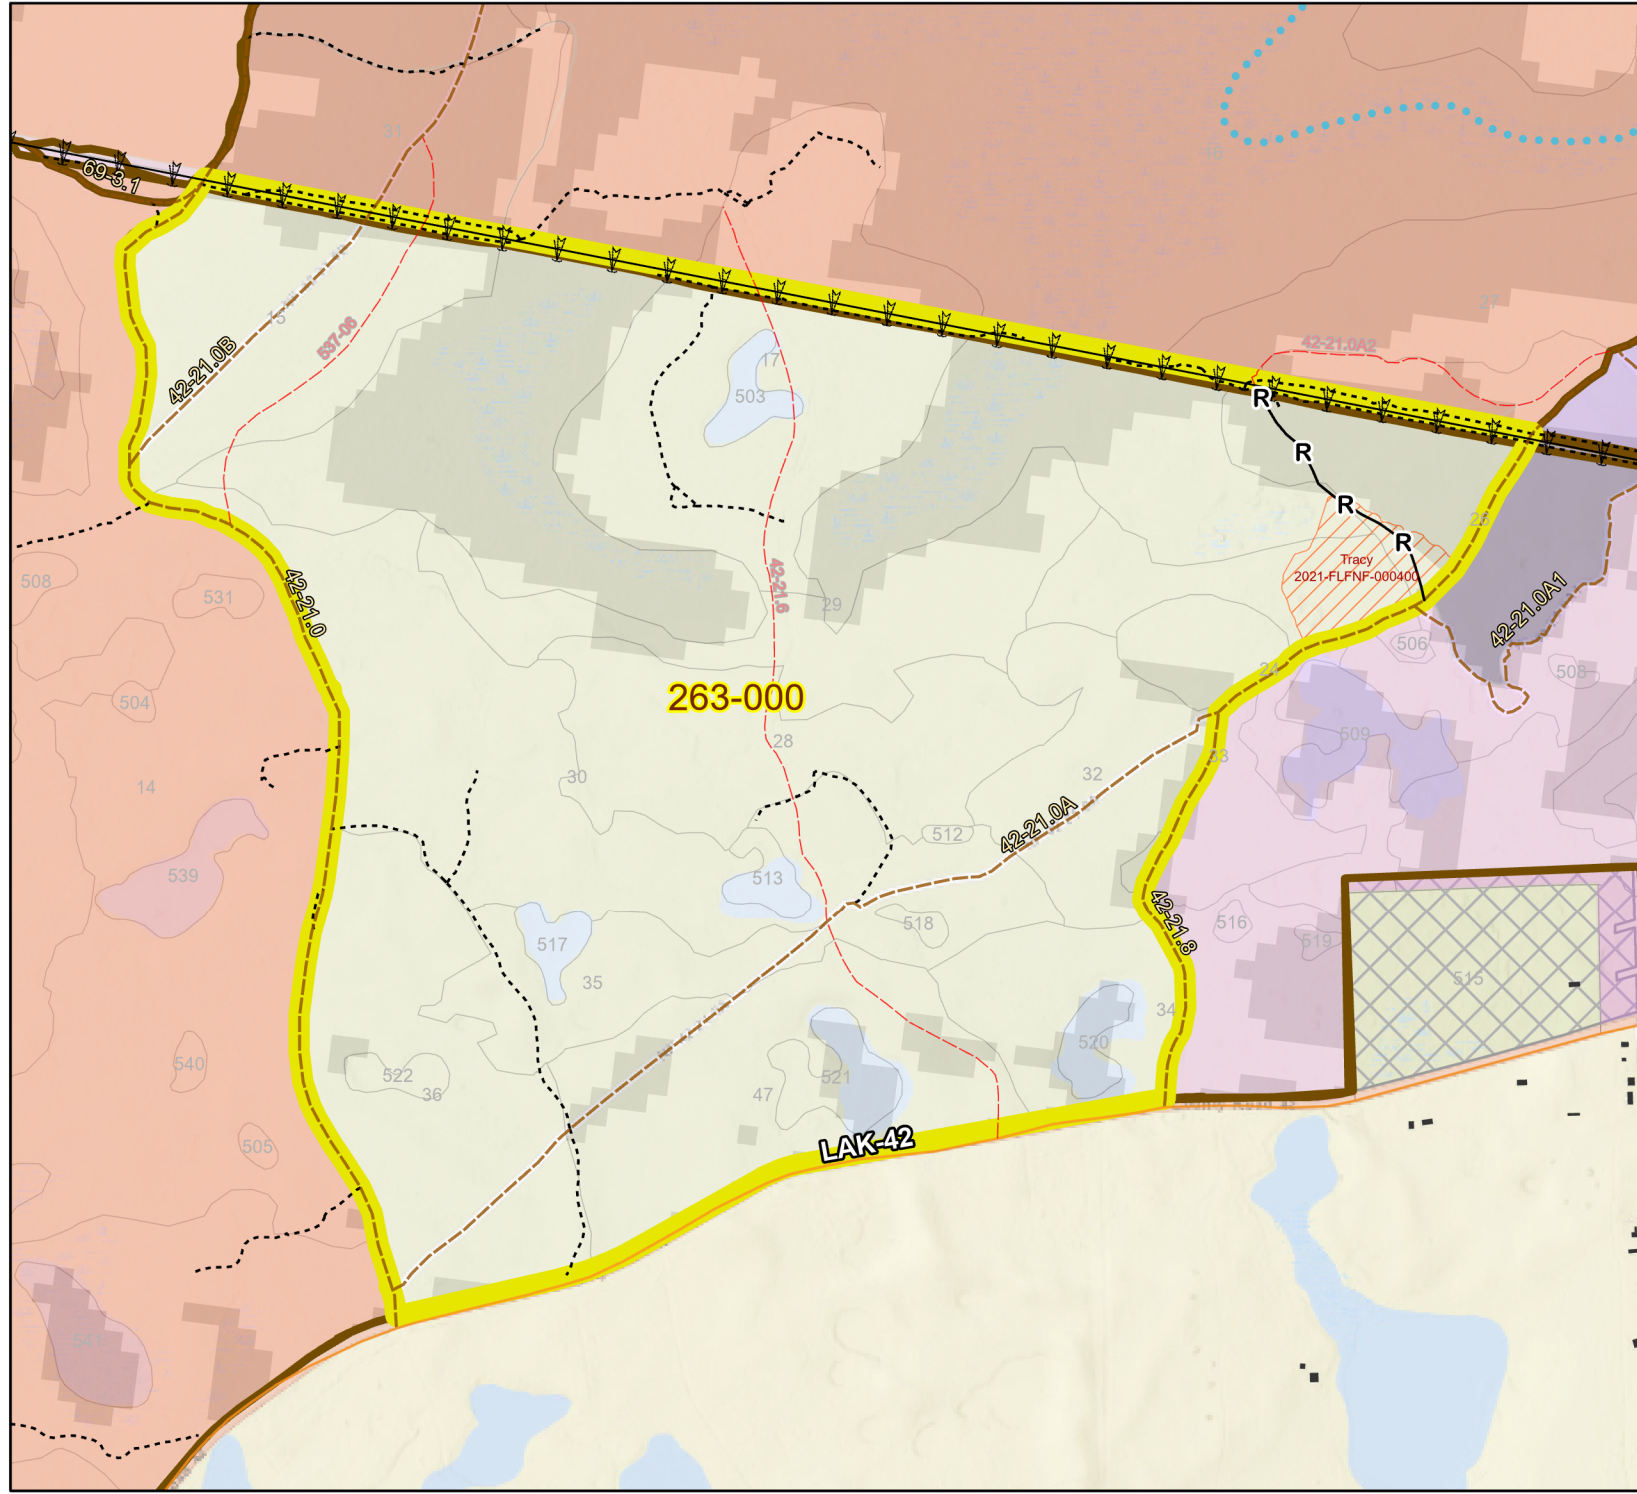

Ocala National Forest
District: Seminole
Burn Unit: 263-000
Acres: 575

R — Completed Road as Line - Rx Fire

..... Completed Line Natural Feature - Rx Fire

— Power Transmission Line

■ Building Footprints

▨ Private/Inholding

▭ BurnUnitViewer

▭ BurnUnitViewer **map series**

Burn Unit Info

▭ Burn Unit

■ Building Footprint

▨ Private

Burnable Area

■ Did not burn last 27 yrs

■ Burned during last 27 yrs

Years Since Last Burn

- 0 - 1
- > 1 - 2
- > 2 - 3
- > 3 - 4
- > 4 - 5
- > 5 - 10
- > 10 - 15
- > 15 - 20
- > 20 - 25

BurnDate _____ Tr.Winds _____ Temp _____ Mix Ht. _____
RH _____ Disp. Index _____ Wind _____ KBDI _____
DSR _____ RX Position _____ Burn Boss _____