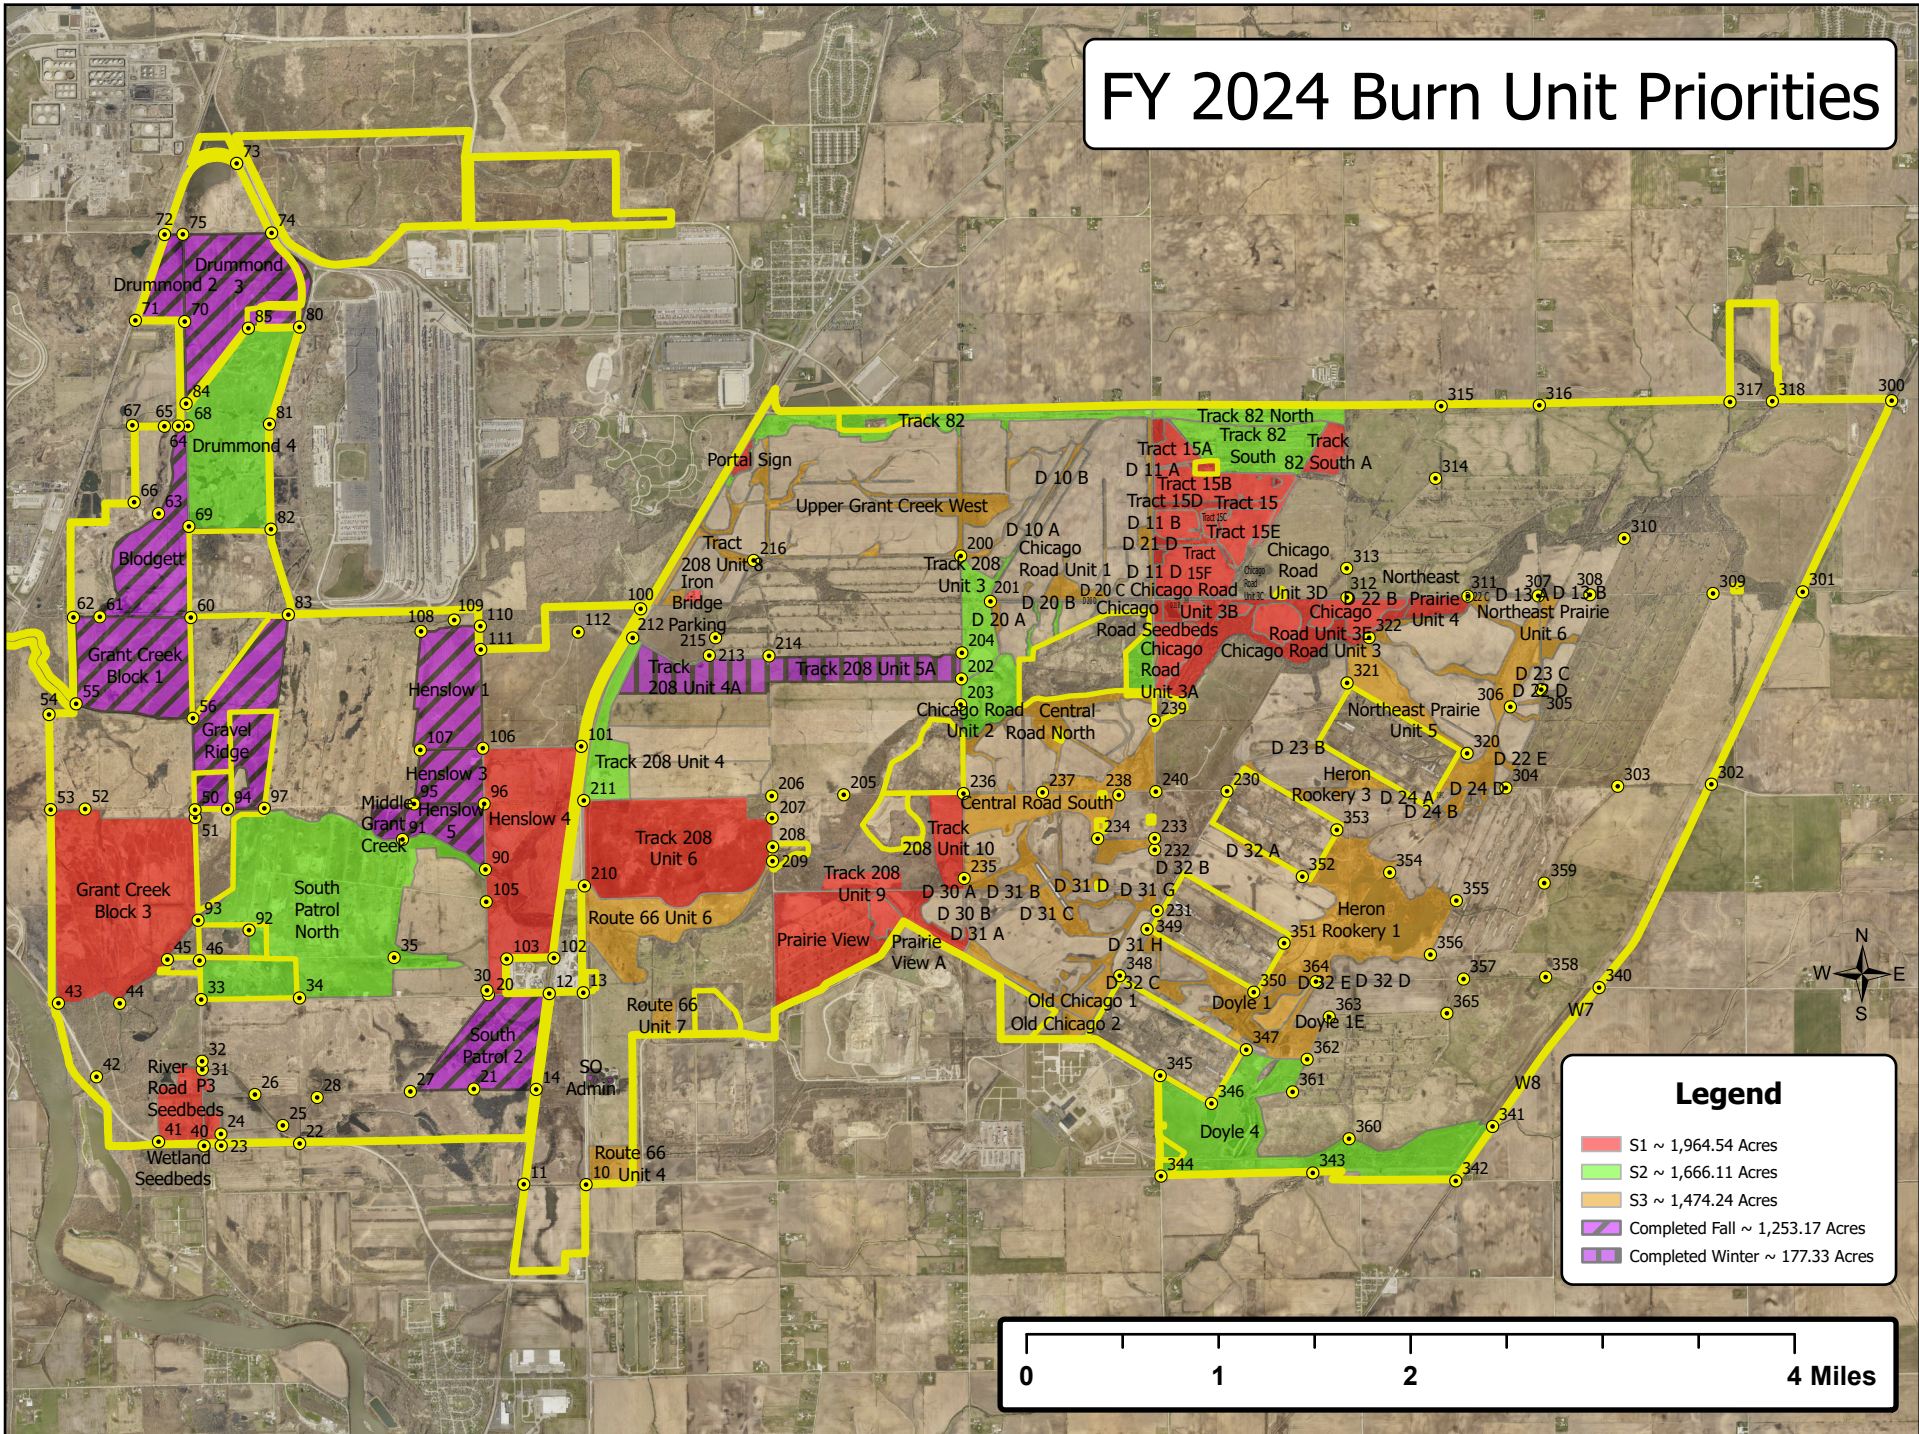

FY 2024 Burn Unit Priorities

Legend

- S1 ~ 1,964.54 Acres
- S2 ~ 1,666.11 Acres
- S3 ~ 1,474.24 Acres
- Completed Fall ~ 1,253.17 Acres
- Completed Winter ~ 177.33 Acres