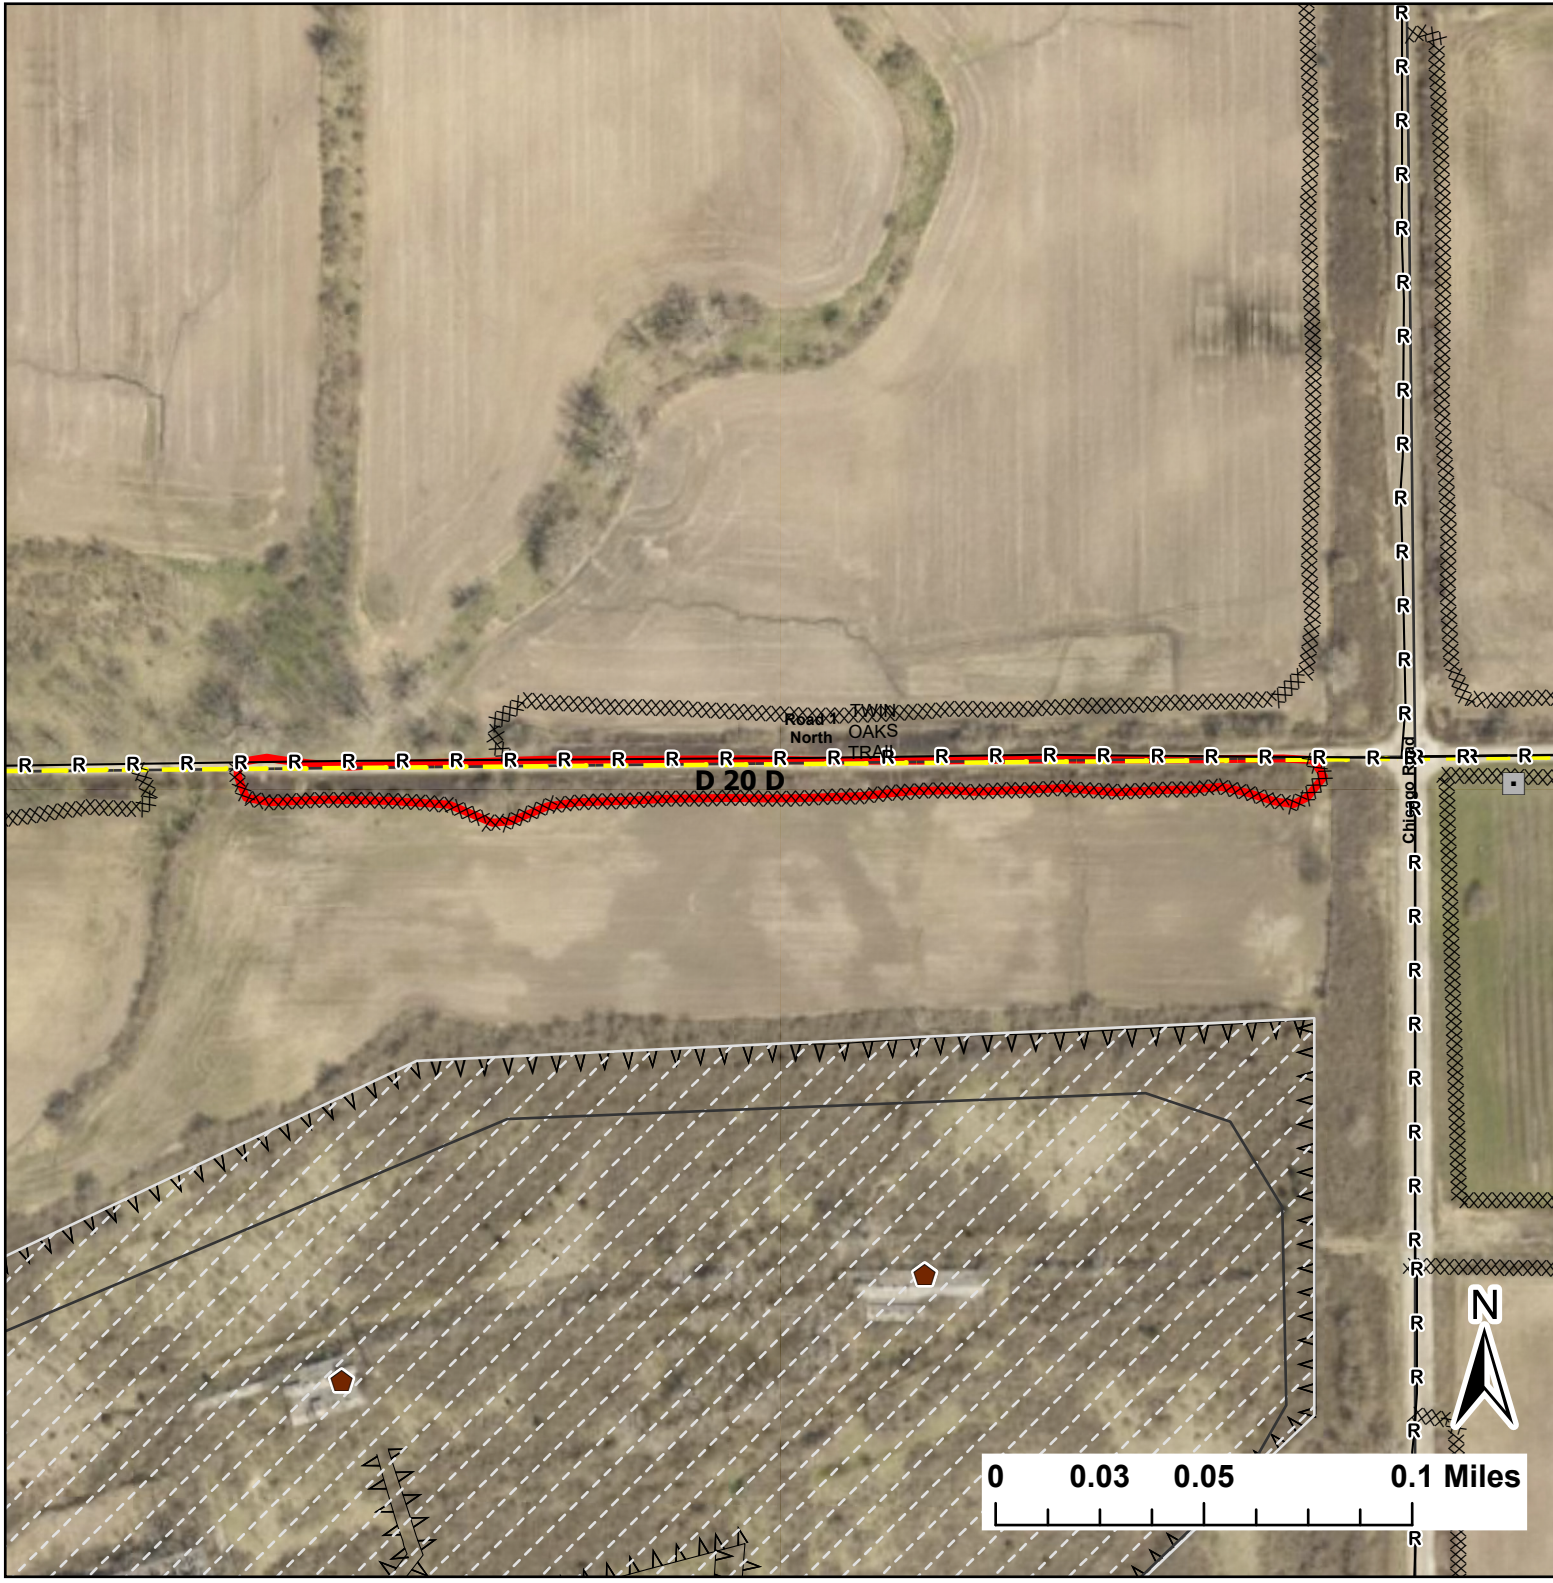

D 20 D

Lat:41.379299
Long:-88.080101

Acres:1.49

Legend

- Burn Unit
- Buildings
- Lock/Gate
- Chain Link
- Trail
- Mow Line
- Road As Completed Line
- Army Inholding
- Road

Midwin National Tallgrass Prairie
Prairie Supervisor's Office and Welcome Center
30239 S. State Route 53
Wilmington, IL 60481
Phone: (815) 423 - 6370