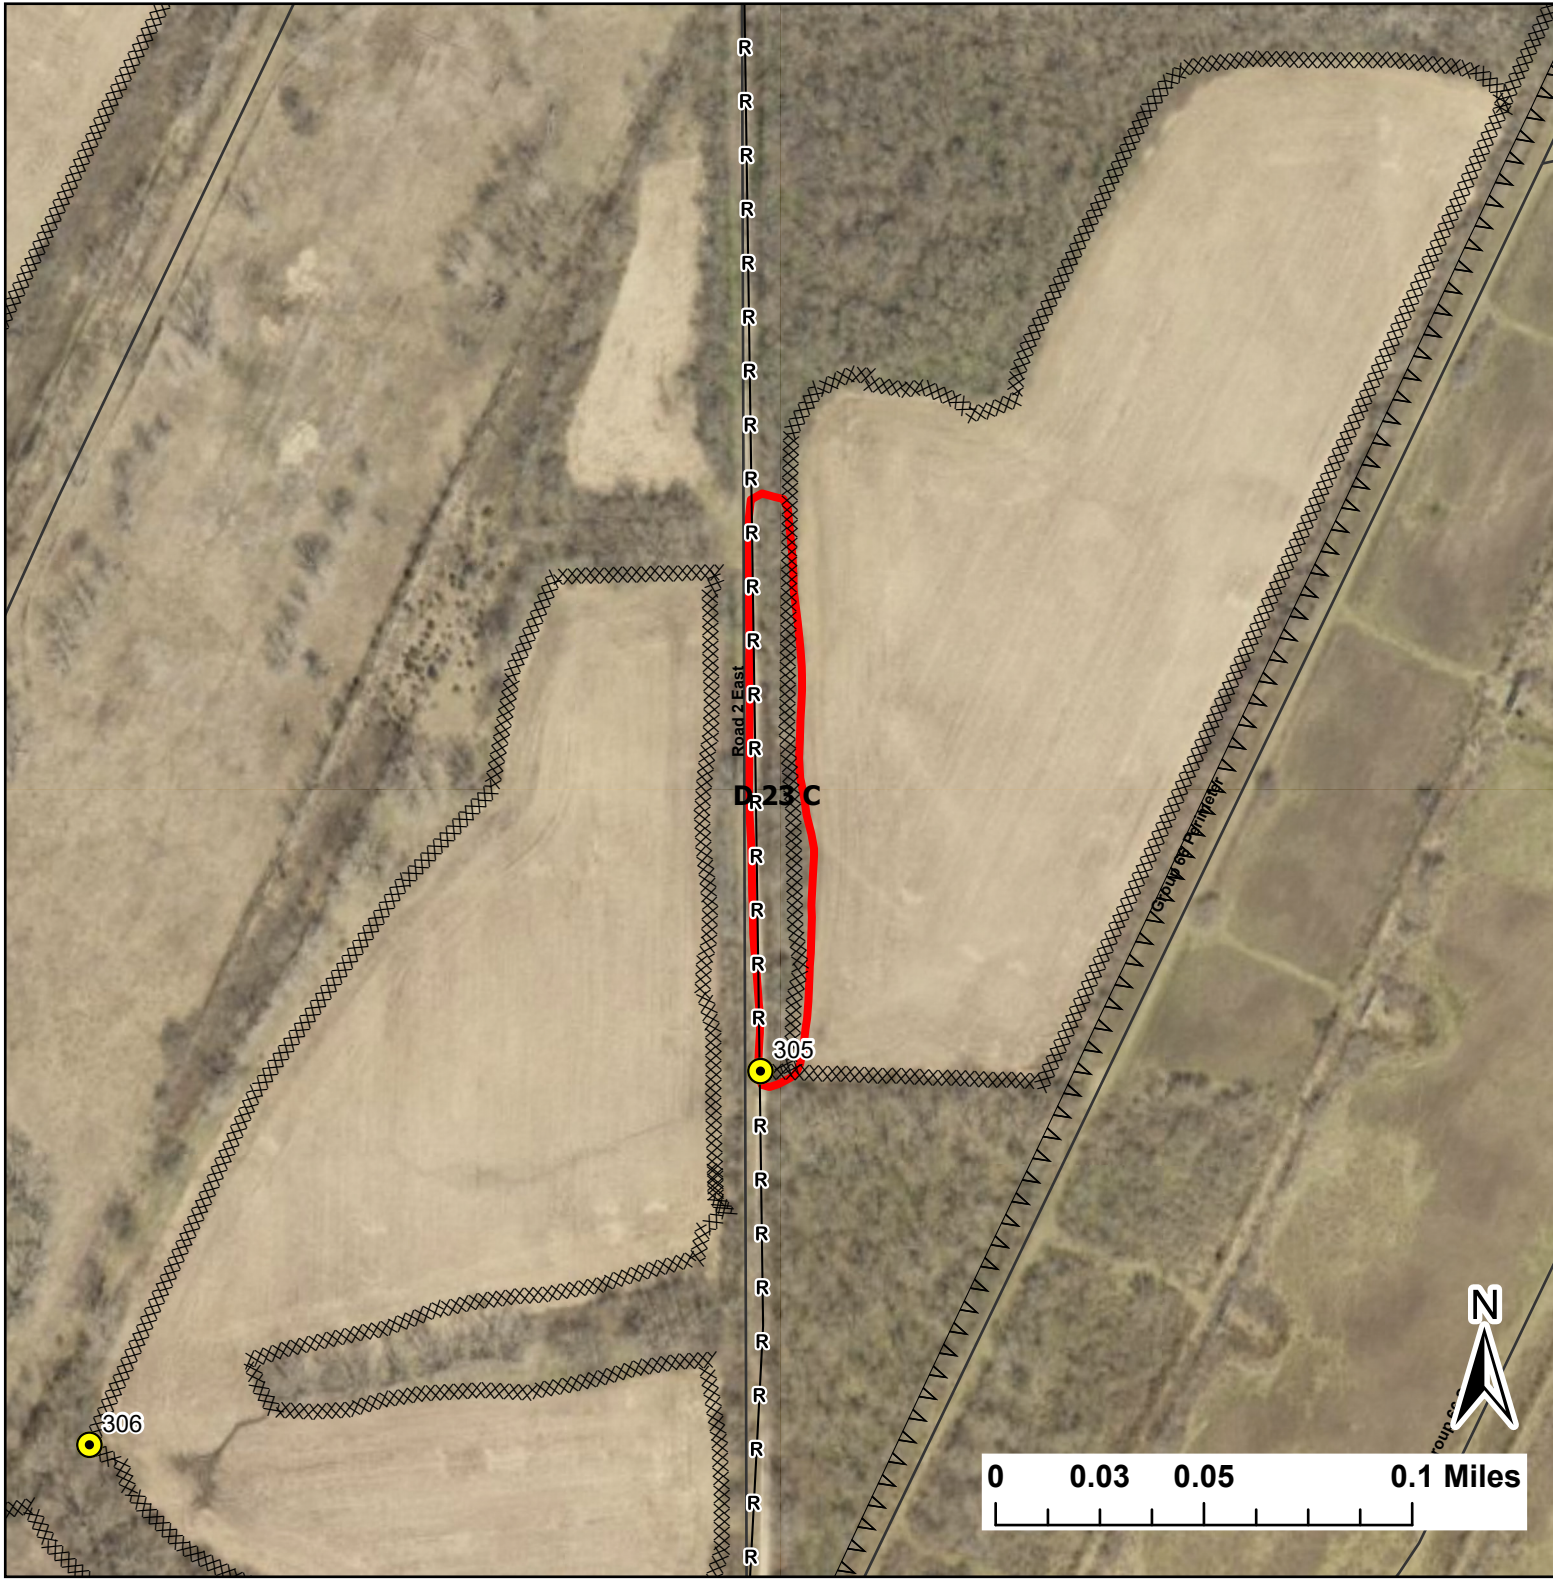

D 23 C

Lat:41.373901
Long:-88.038002

Acres:1.10

Legend

- Burn Unit
- Drop Point
- Chain Link
- Mow Line
- Road As Completed Line
- Road

Midwin National Tallgrass Prairie
Prairie Supervisor's Office and Welcome Center
30239 S. State Route 53
Wilmington, IL 60481
Phone: (815) 423 - 6370