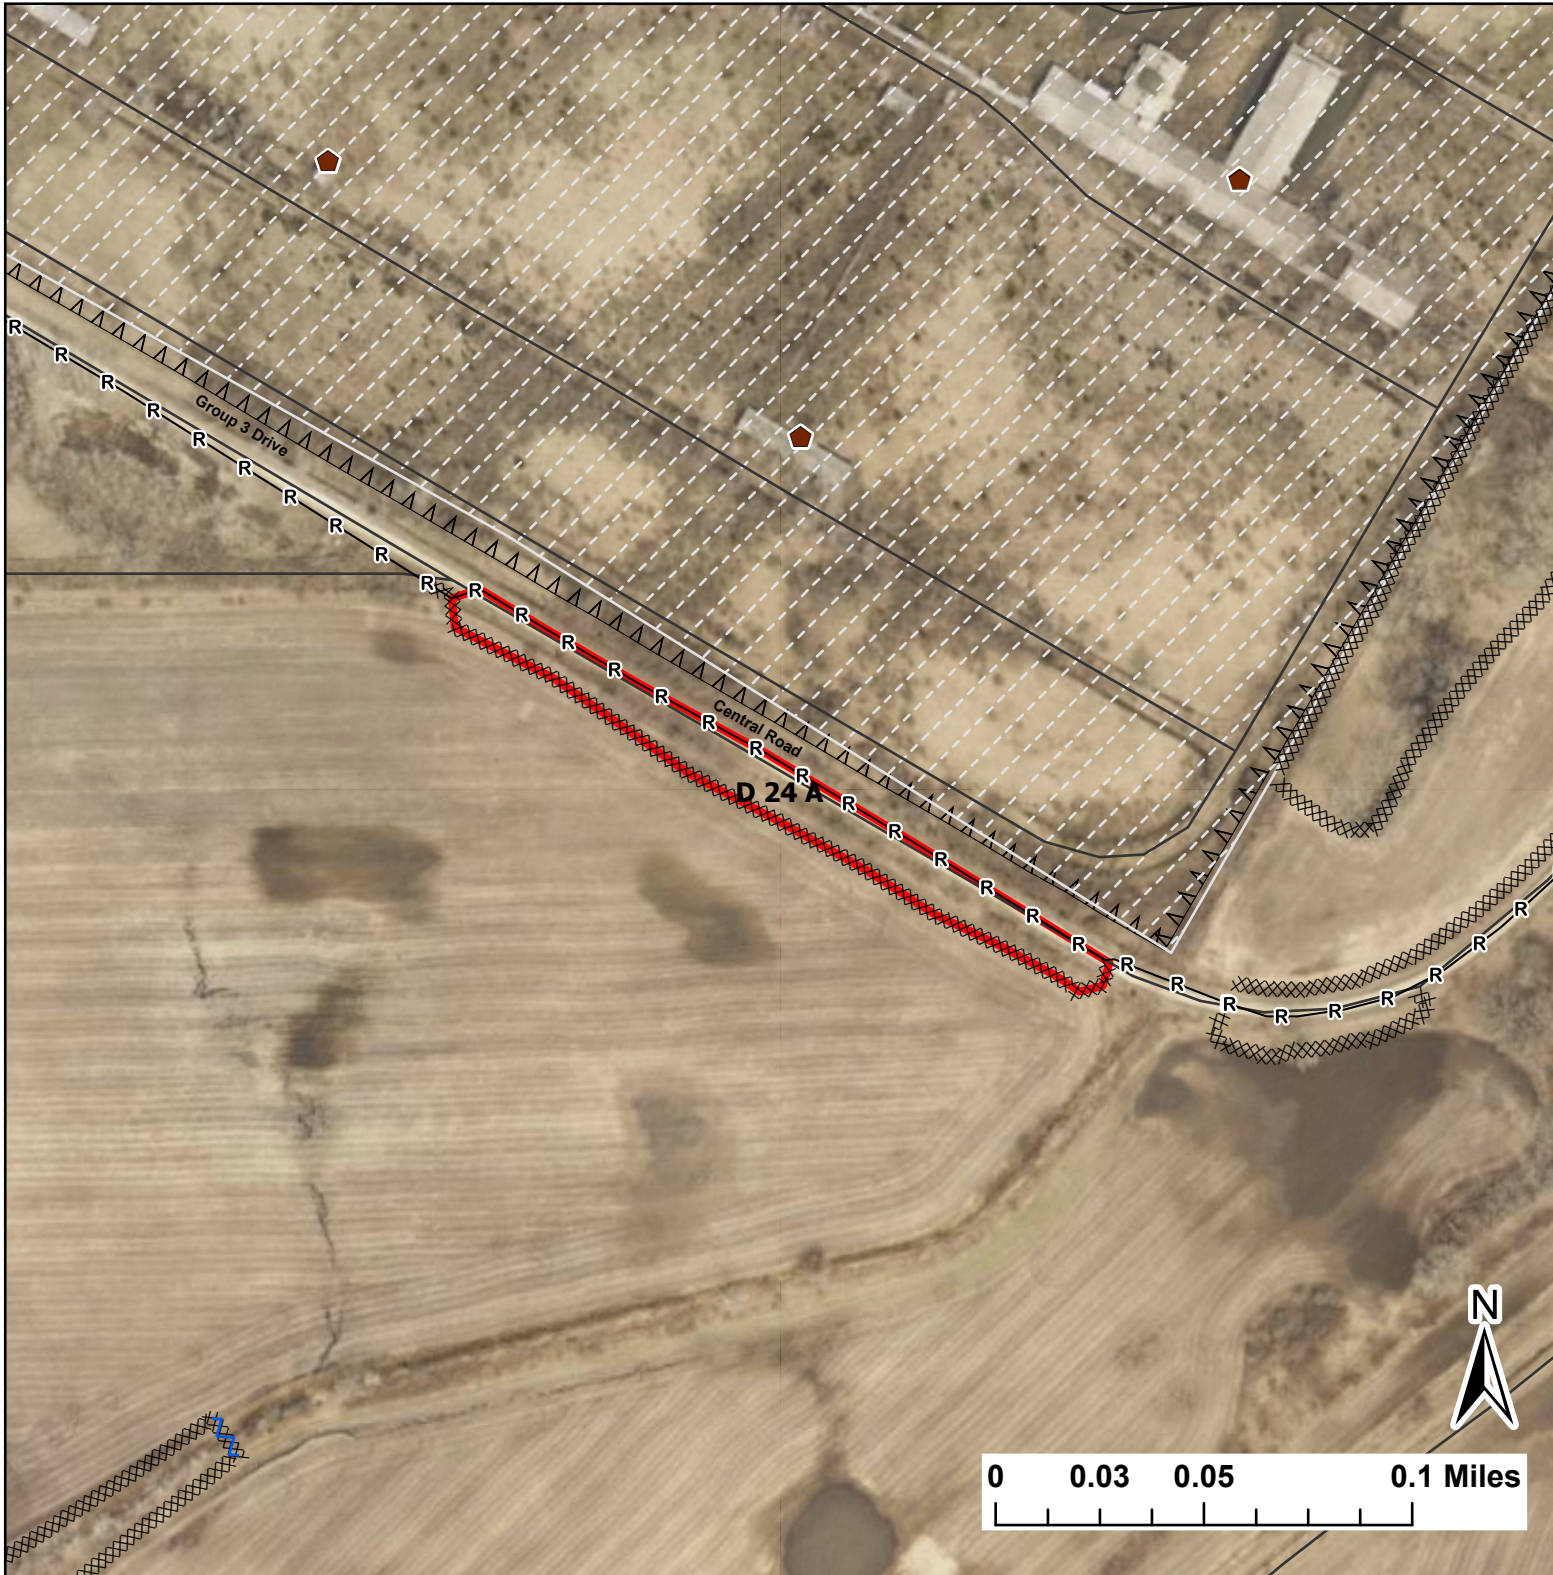

D 24 A

Lat:41.364601
Long:-88.051102

Acres:1.28

Legend

- Burn Unit
- Buildings
- Chain Link
- Mow Line
- Road As Completed Line
- Wet Line
- Army Inholding
- Road

Midwin National Tallgrass Prairie
Prairie Supervisor's Office and Welcome Center
30239 S. State Route 53
Wilmington, IL 60481
Phone: (815) 423 - 6370