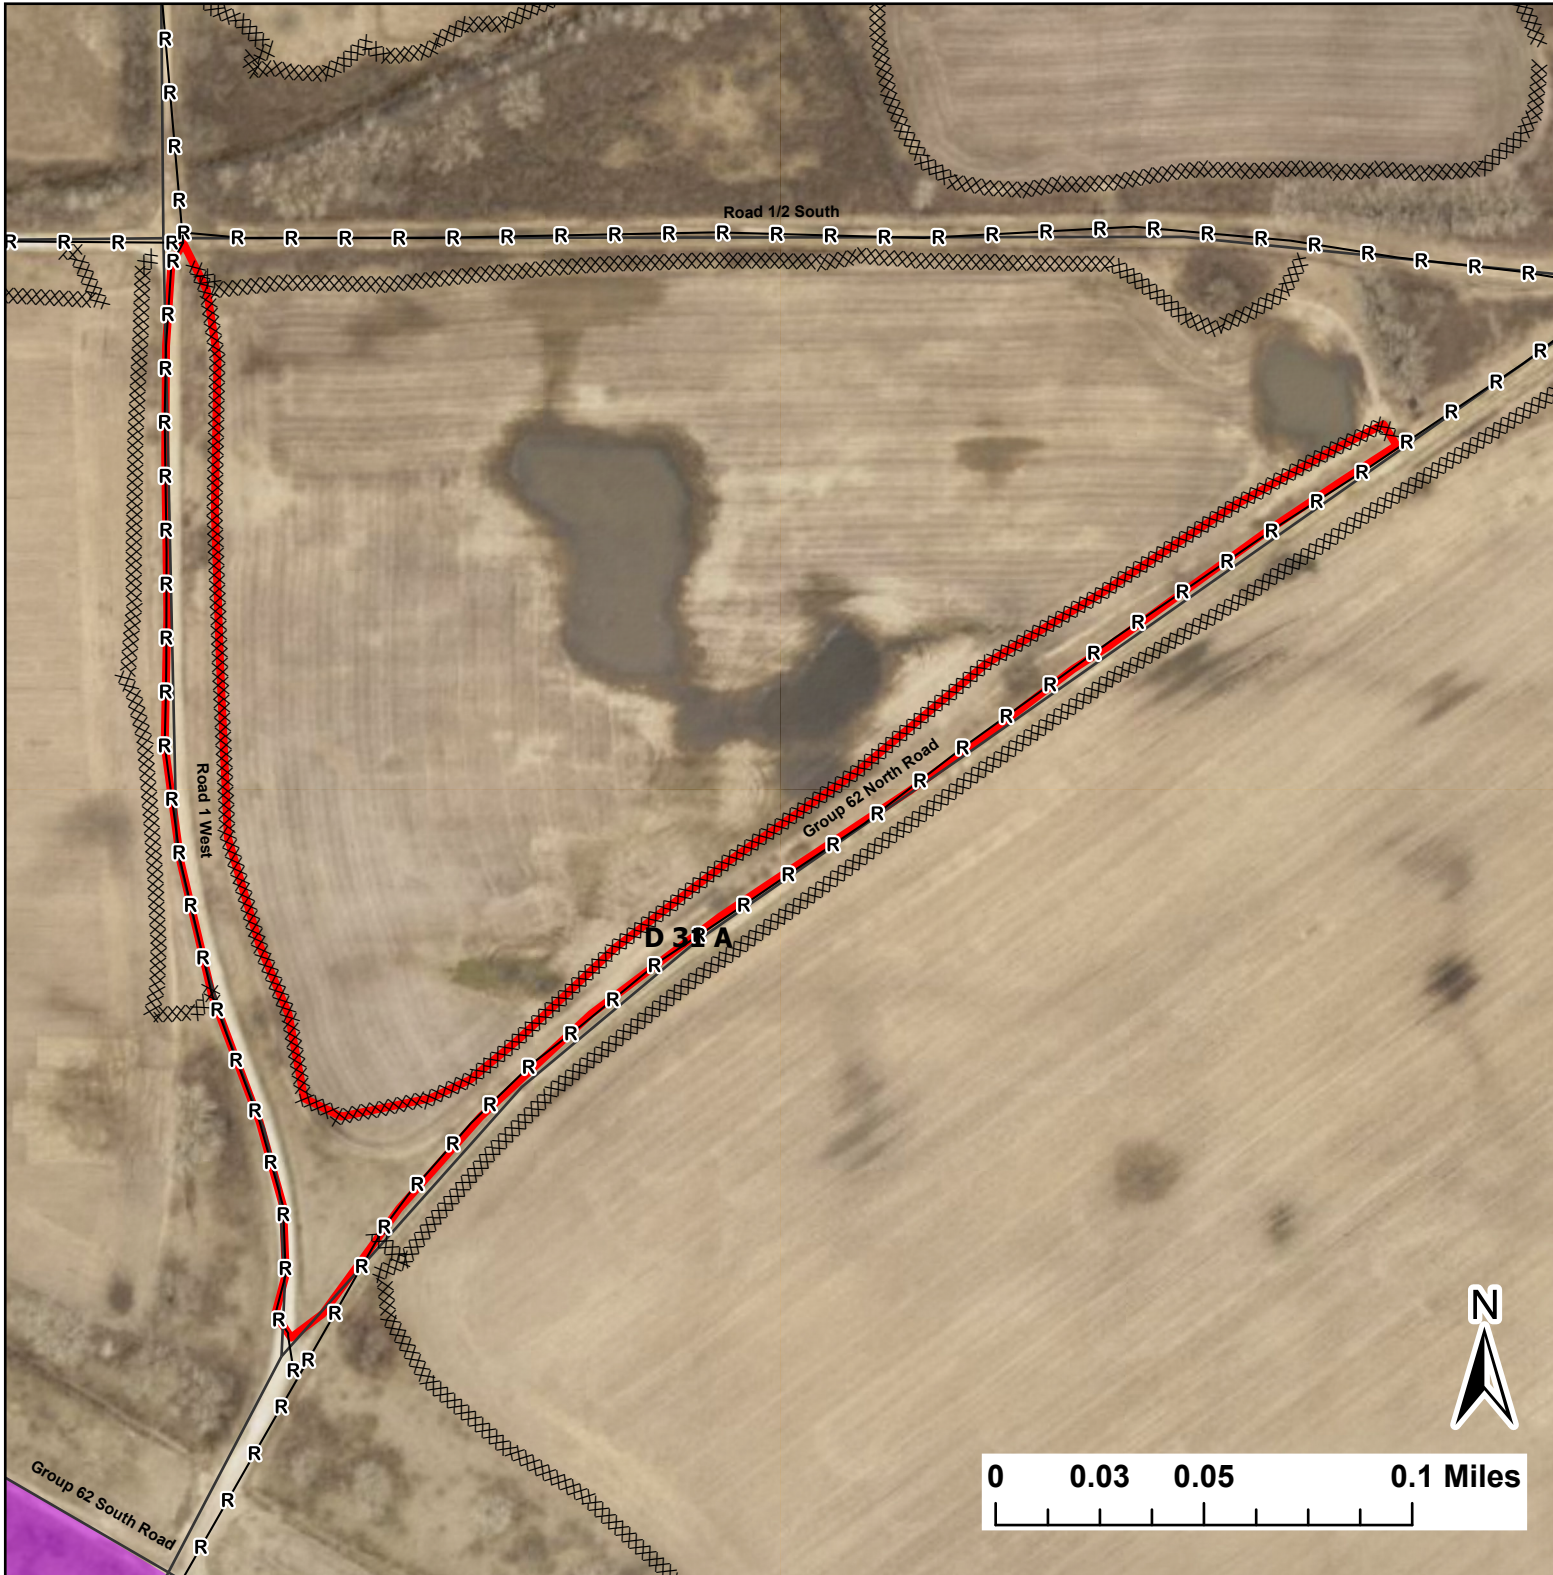

D 31 A

Lat:41.355202
Long:-88.092697

Acres:4.41

Legend

- Burn Unit
- Adjacent Land
- Mow Line
- Road As Completed Line
- Road

Midwin National Tallgrass Prairie
Prairie Supervisor's Office and Welcome Center
30239 S. State Route 53
Wilmington, IL 60481
Phone: (815) 423 - 6370