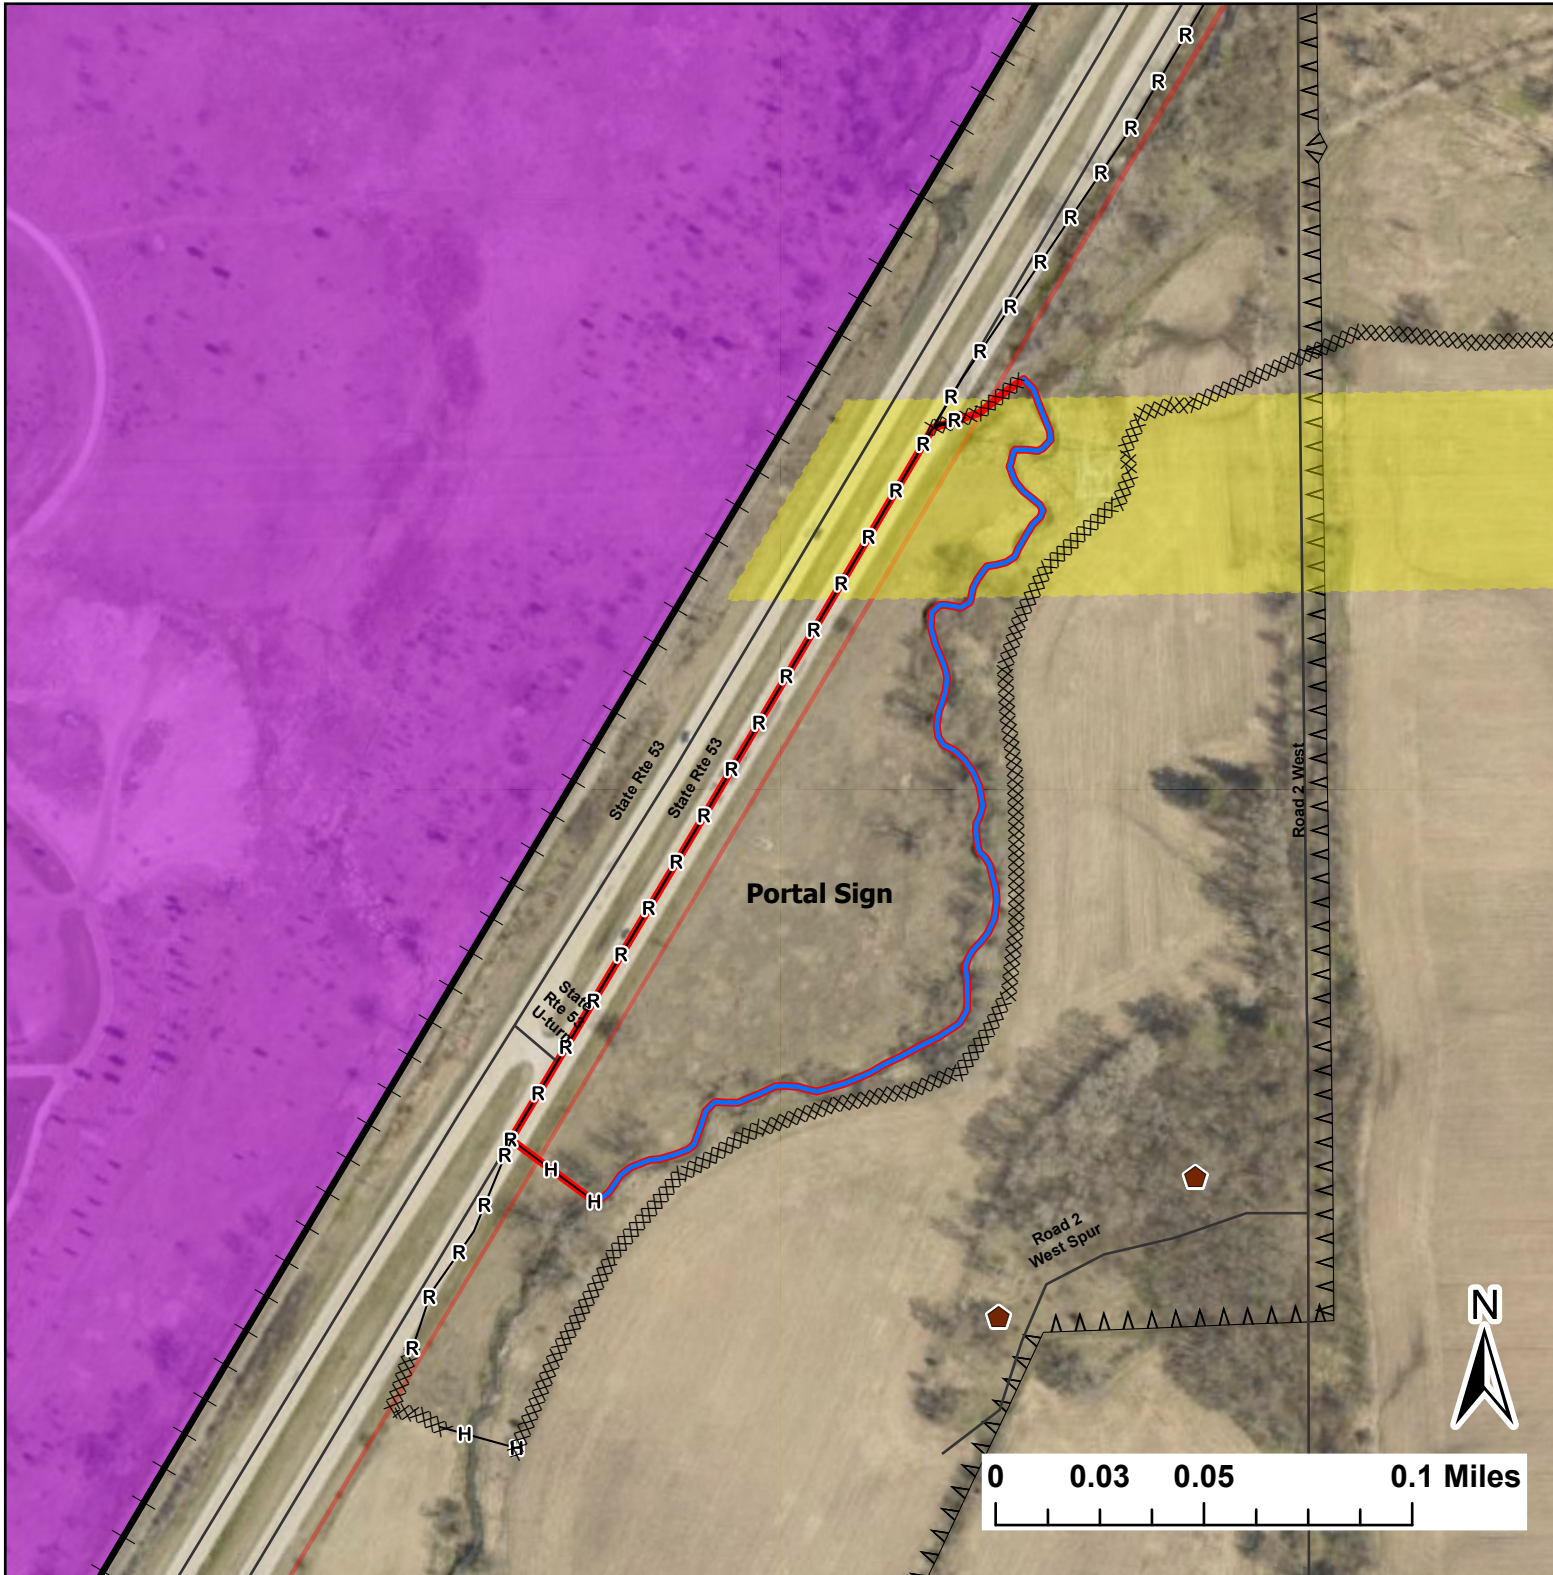

Portal Sign

Lat:41.389599
Long:-88.118301

Acres:6.36

Legend

- Burn Unit
- Buildings
- Railroad
- High Transmission Line
- Pipeline
- Chain Link
- Adjacent Land
- Creek As Completed Line
- Hand Line
- Mow Line
- Road As Completed Line
- Road

Midwin National Tallgrass Prairie
Prairie Supervisor's Office and Welcome Center
30239 S. State Route 53
Wilmington, IL 60481
Phone: (815) 423 - 6370