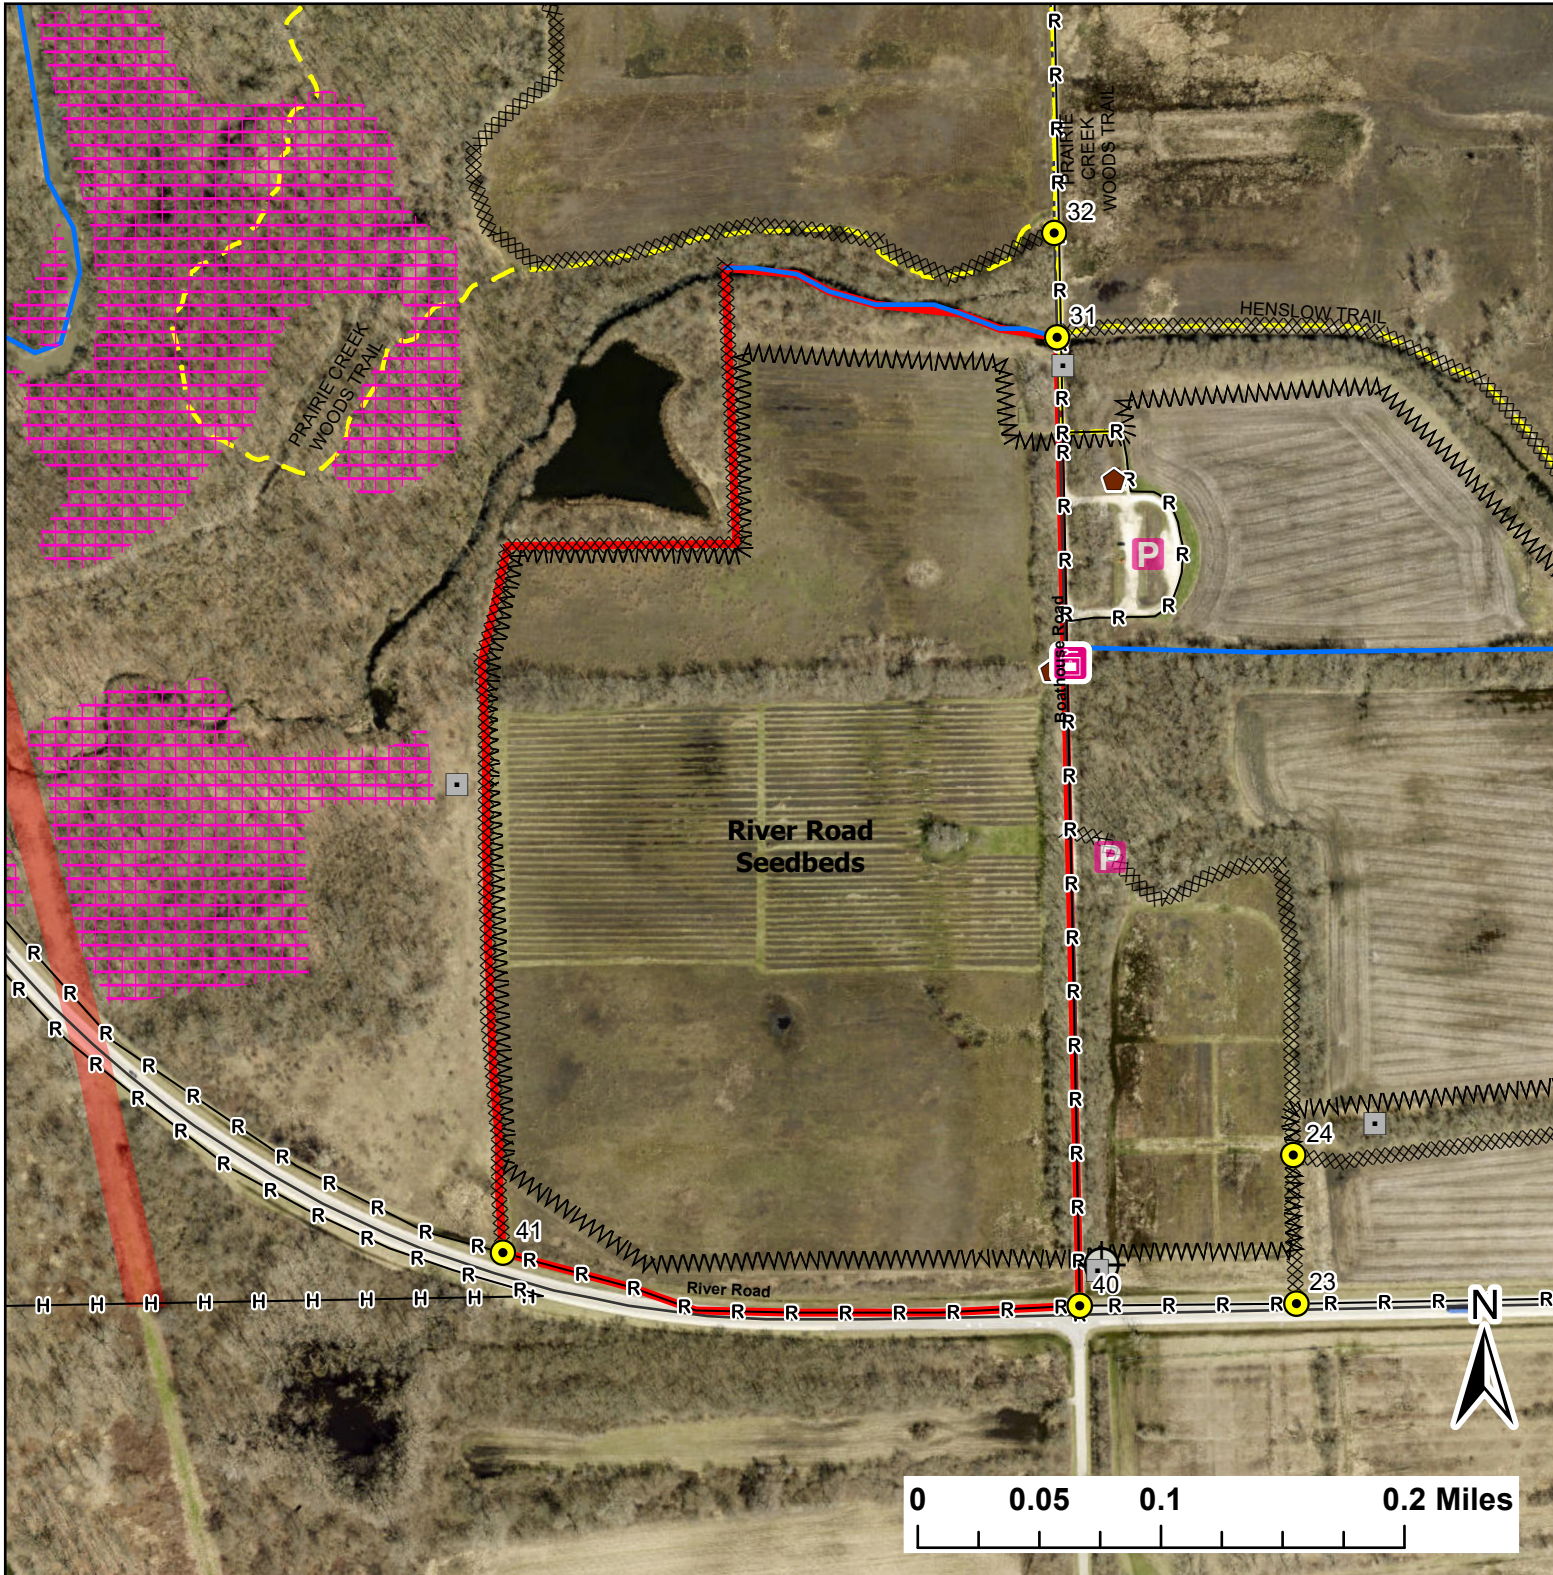

River Road Seedbeds

Lat:41.34

Long:-88.173698

Acres:55.86

Legend

- Burn Unit
- Buildings
- Drop Point
- Entry Point
- Lock/Gate
- Parking Lot
- Well
- Pipeline
- Woven Wire
- Trail
- Native Vegetation - Sensitive Area
- Creek As Completed Line
- Hand Line
- Mow Line
- Road As Completed Line
- Road

Midwin National Tallgrass Prairie
Prairie Supervisor's Office and Welcome Center
30239 S. State Route 53
Wilmington, IL 60481
Phone: (815) 423 - 6370