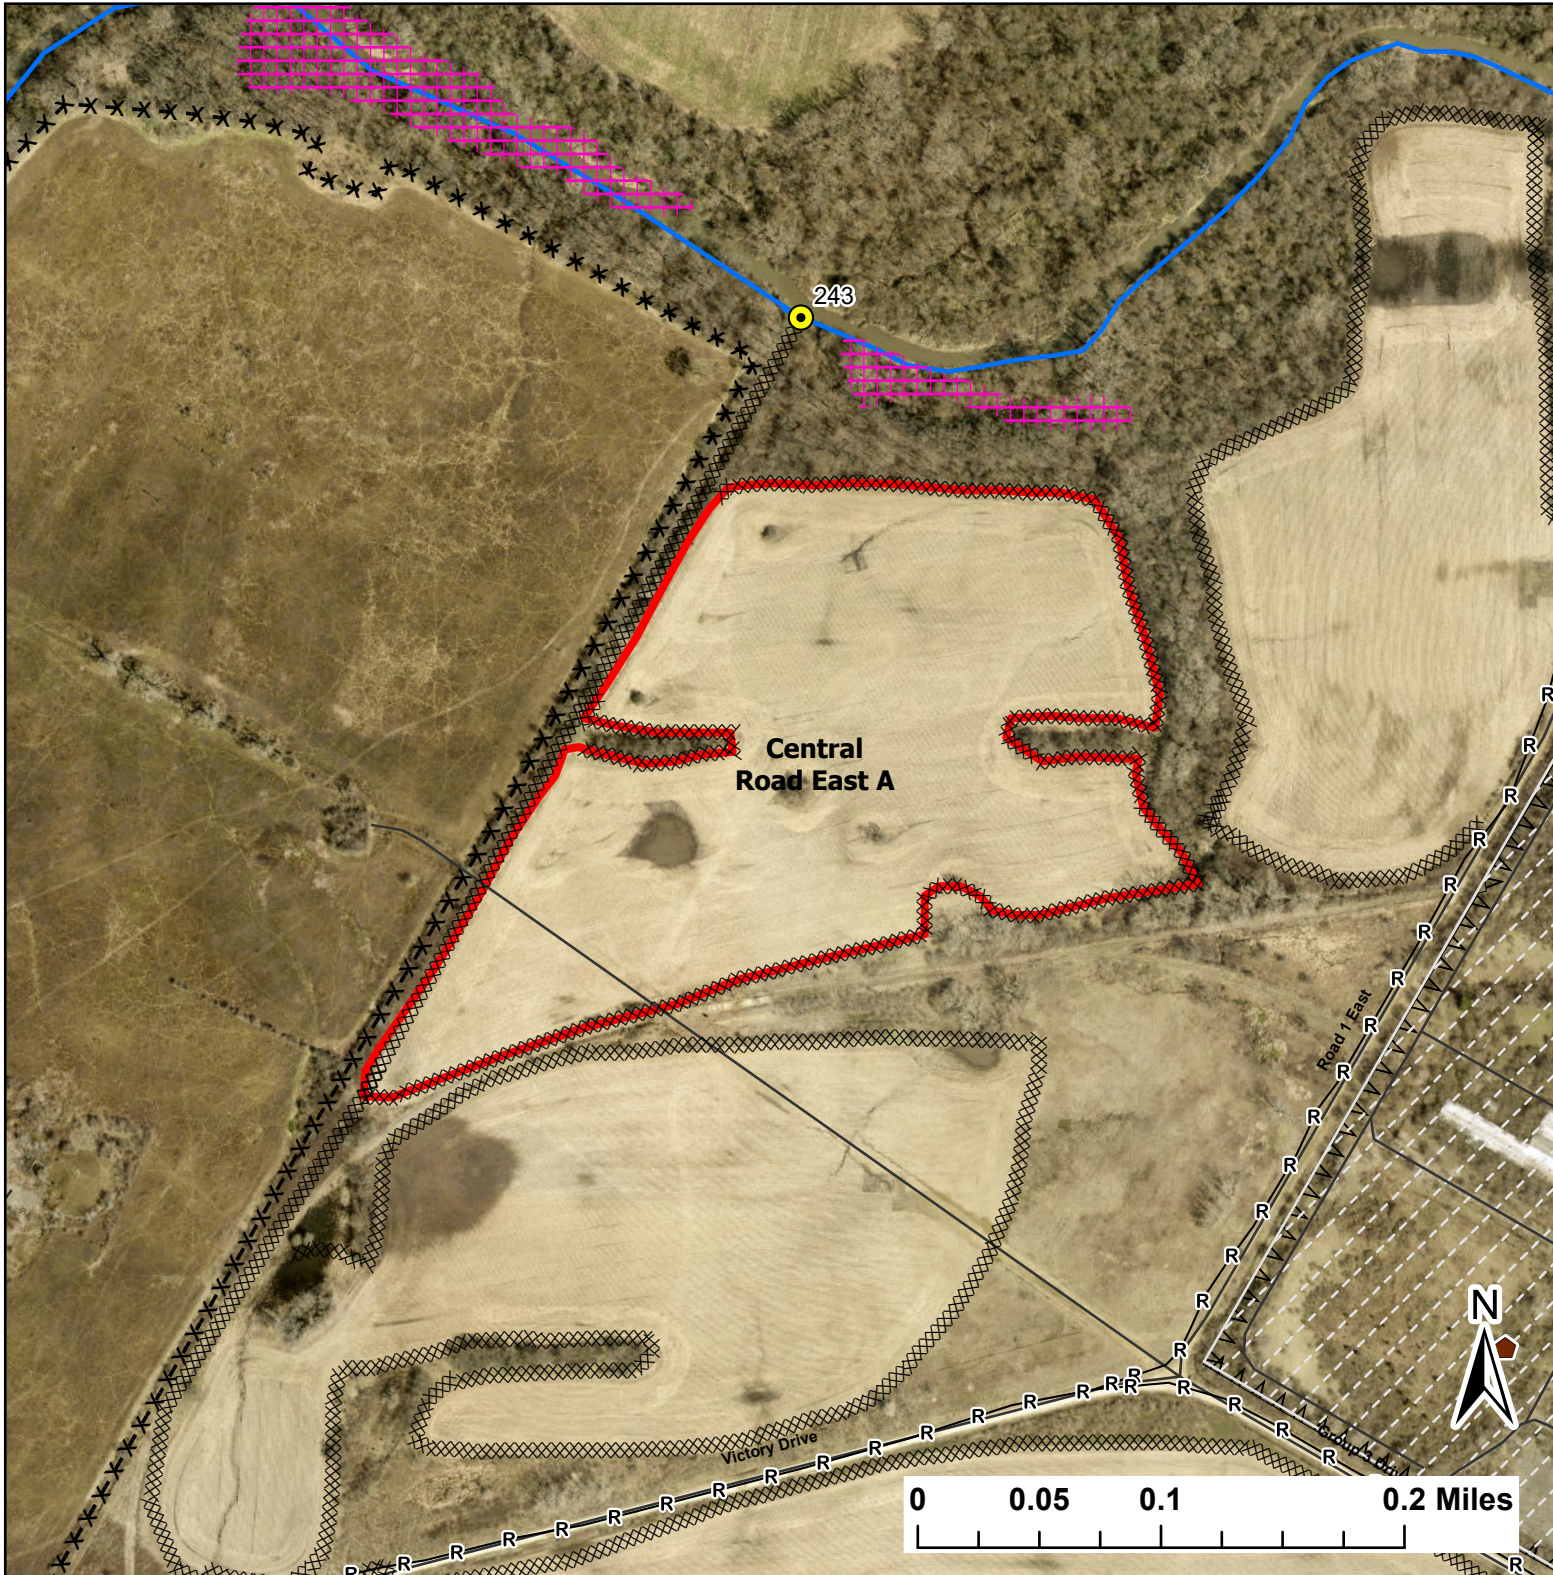

Central Road East A

Lat:41.372299

Long:-88.063499

Acres:29.04

Legend

- Burn Unit
- Buildings
- Drop Point
- Barbed Wire
- Chain Link
- Native Vegetation - Sensitive Area
- Creek As Completed Line
- Mow Line
- Road As Completed Line
- Army Inholding
- Road