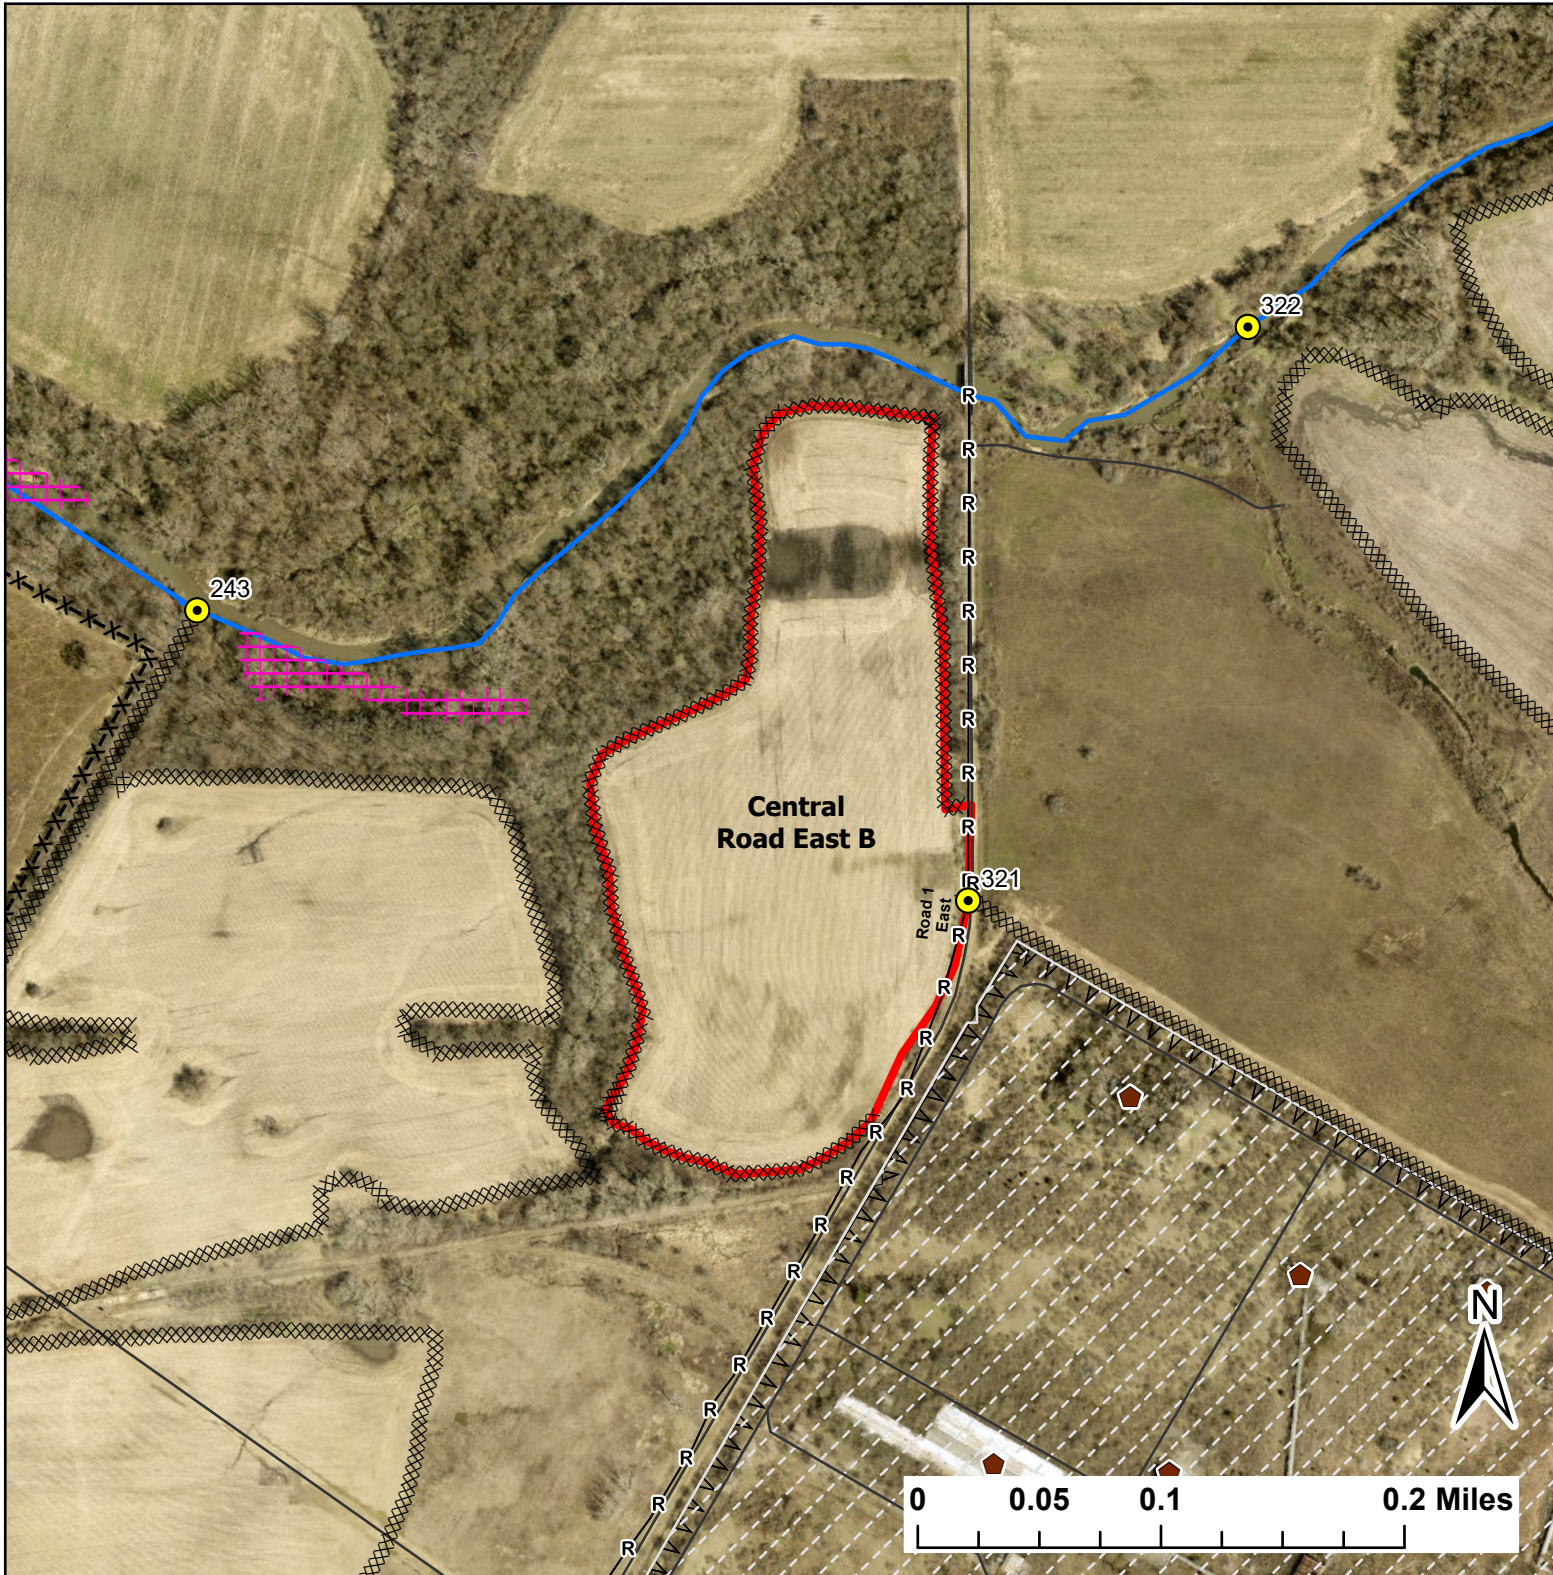

Central Road East B

Lat:41.373798

Long:-88.058899

Acres:21.19

Midwin National Tallgrass Prairie
Prairie Supervisor's Office and Welcome Center
30239 S. State Route 53
Wilmington, IL 60481
Phone: (815) 423 - 6370